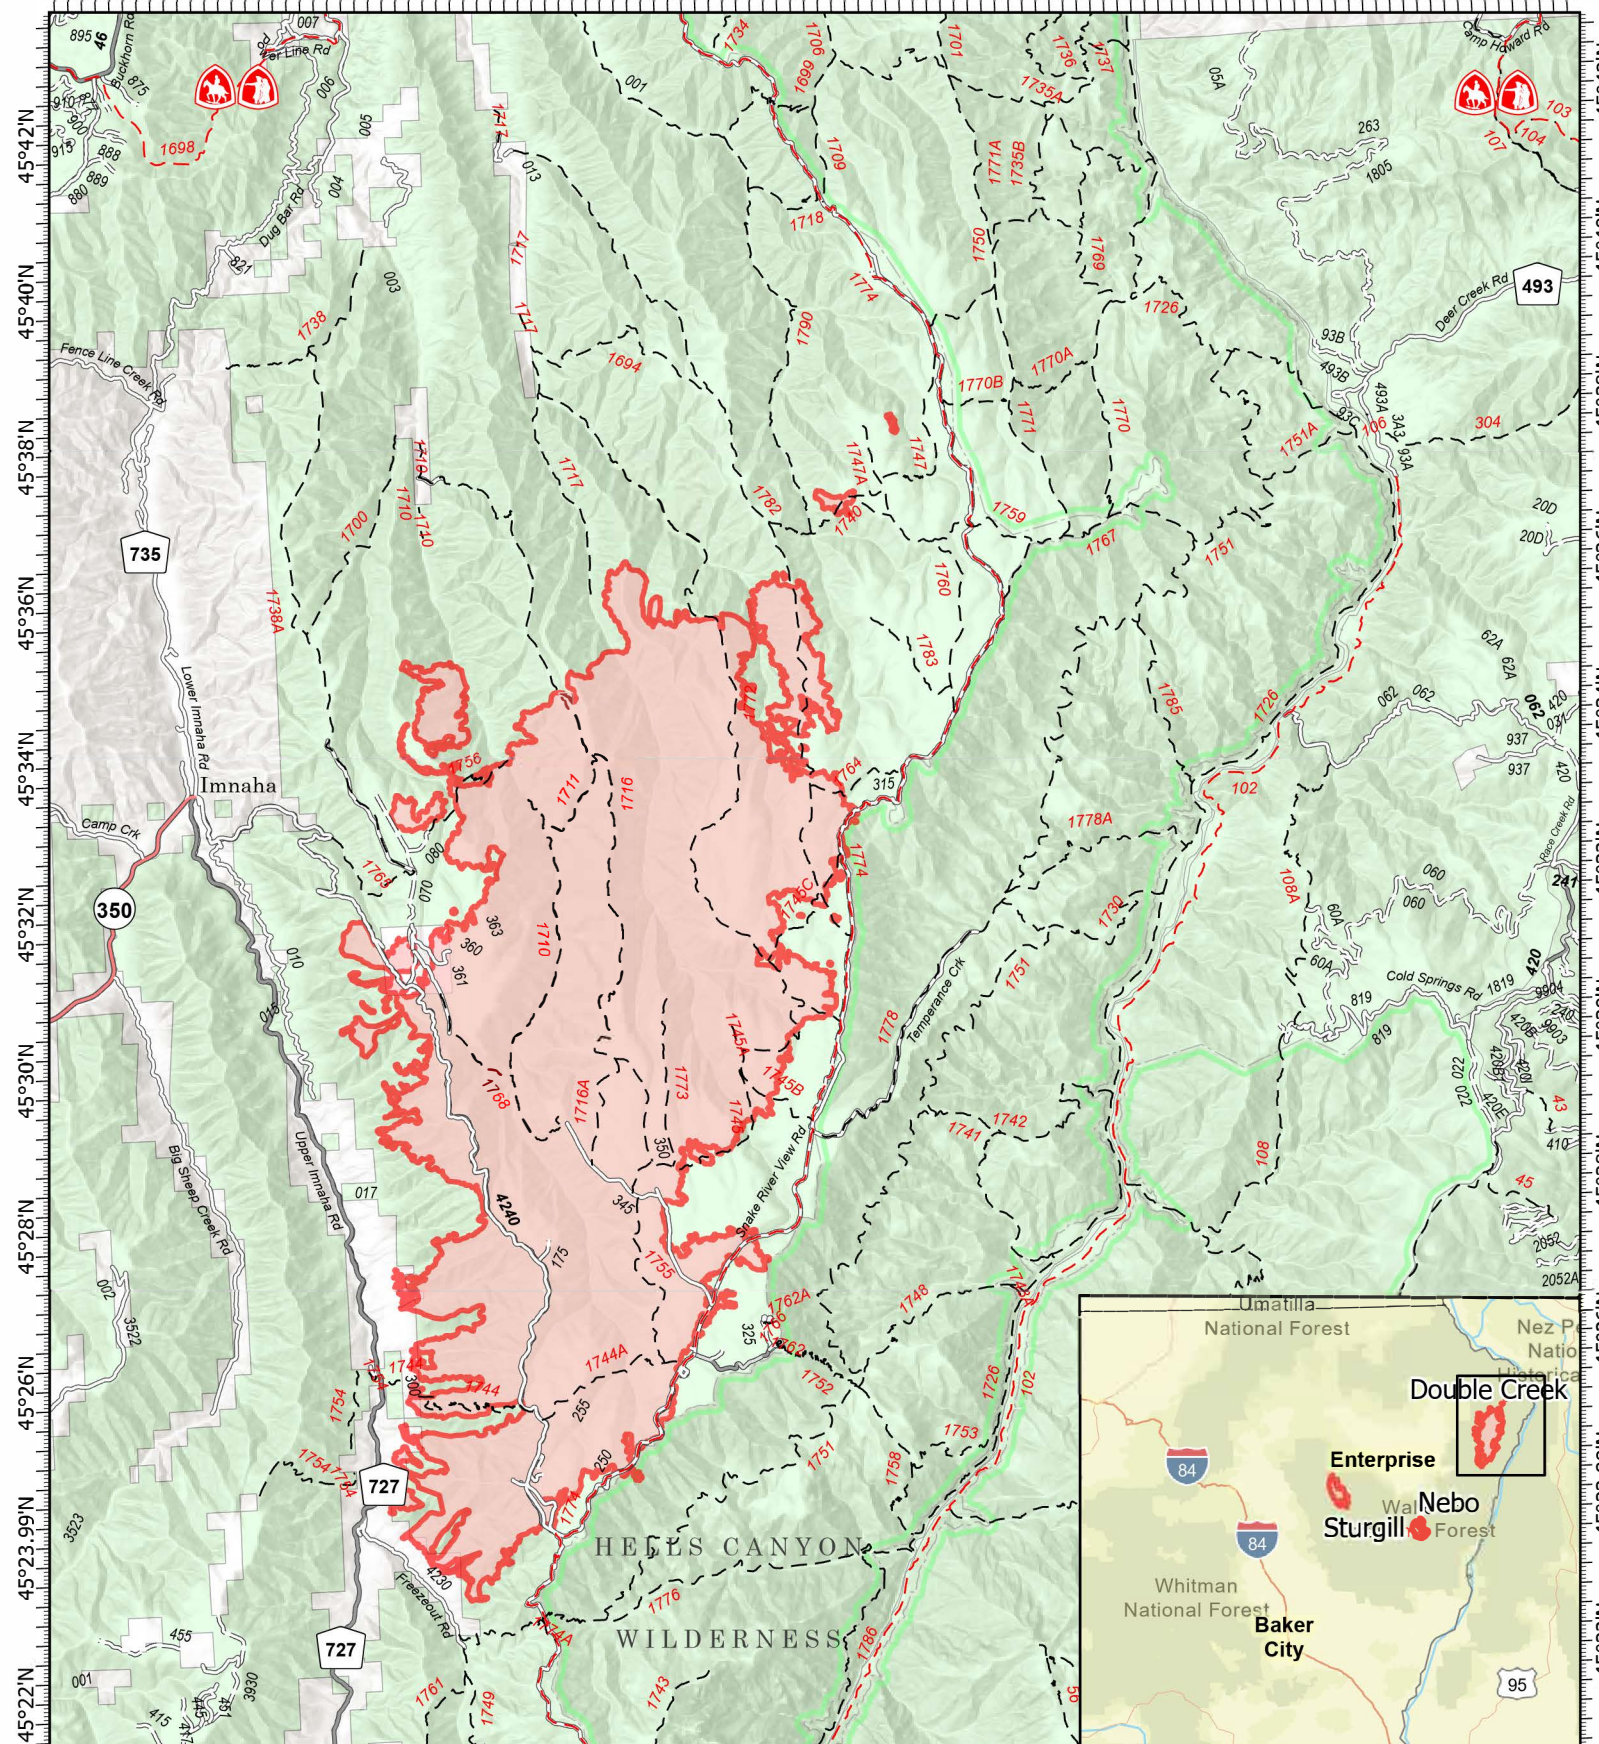

116°52'W 116°50'W 116°48'W 116°46'W 116°44'W 116°42'W 116°40'W 116°38'W 116°36.01'W 116°34'W 116°32'W 116°30'W 116°28'W 116°26'W

116°52'W 116°50'W 116°48'W 116°46'W 116°44'W 116°42'W 116°40'W 116°38'W 116°36.01'W 116°34'W 116°32'W 116°30'W 116°28'W 116°26'W

Public Information

Double Creek
OR-WWF-000400
09/05/22
43,668 acres at 9/04/22 1122

- ▬ Wildfire Daily Fire Perimeter
- - - National_Trails
- - - Trail
- - - National Designated Trail
- - - National Designated Trail
- ▬ Paved Road
- ▬ Gravel Road
- ▬ Dirt Roads
- ▬ Unimproved Roads
- ▬ FS Wilderness Boundary
- ▬ Forest Service Land

Miles
0 0.5 1 2

9/4/2022 2343
Acres from IR
North American 1983 Datum.
Lat,Long Grid