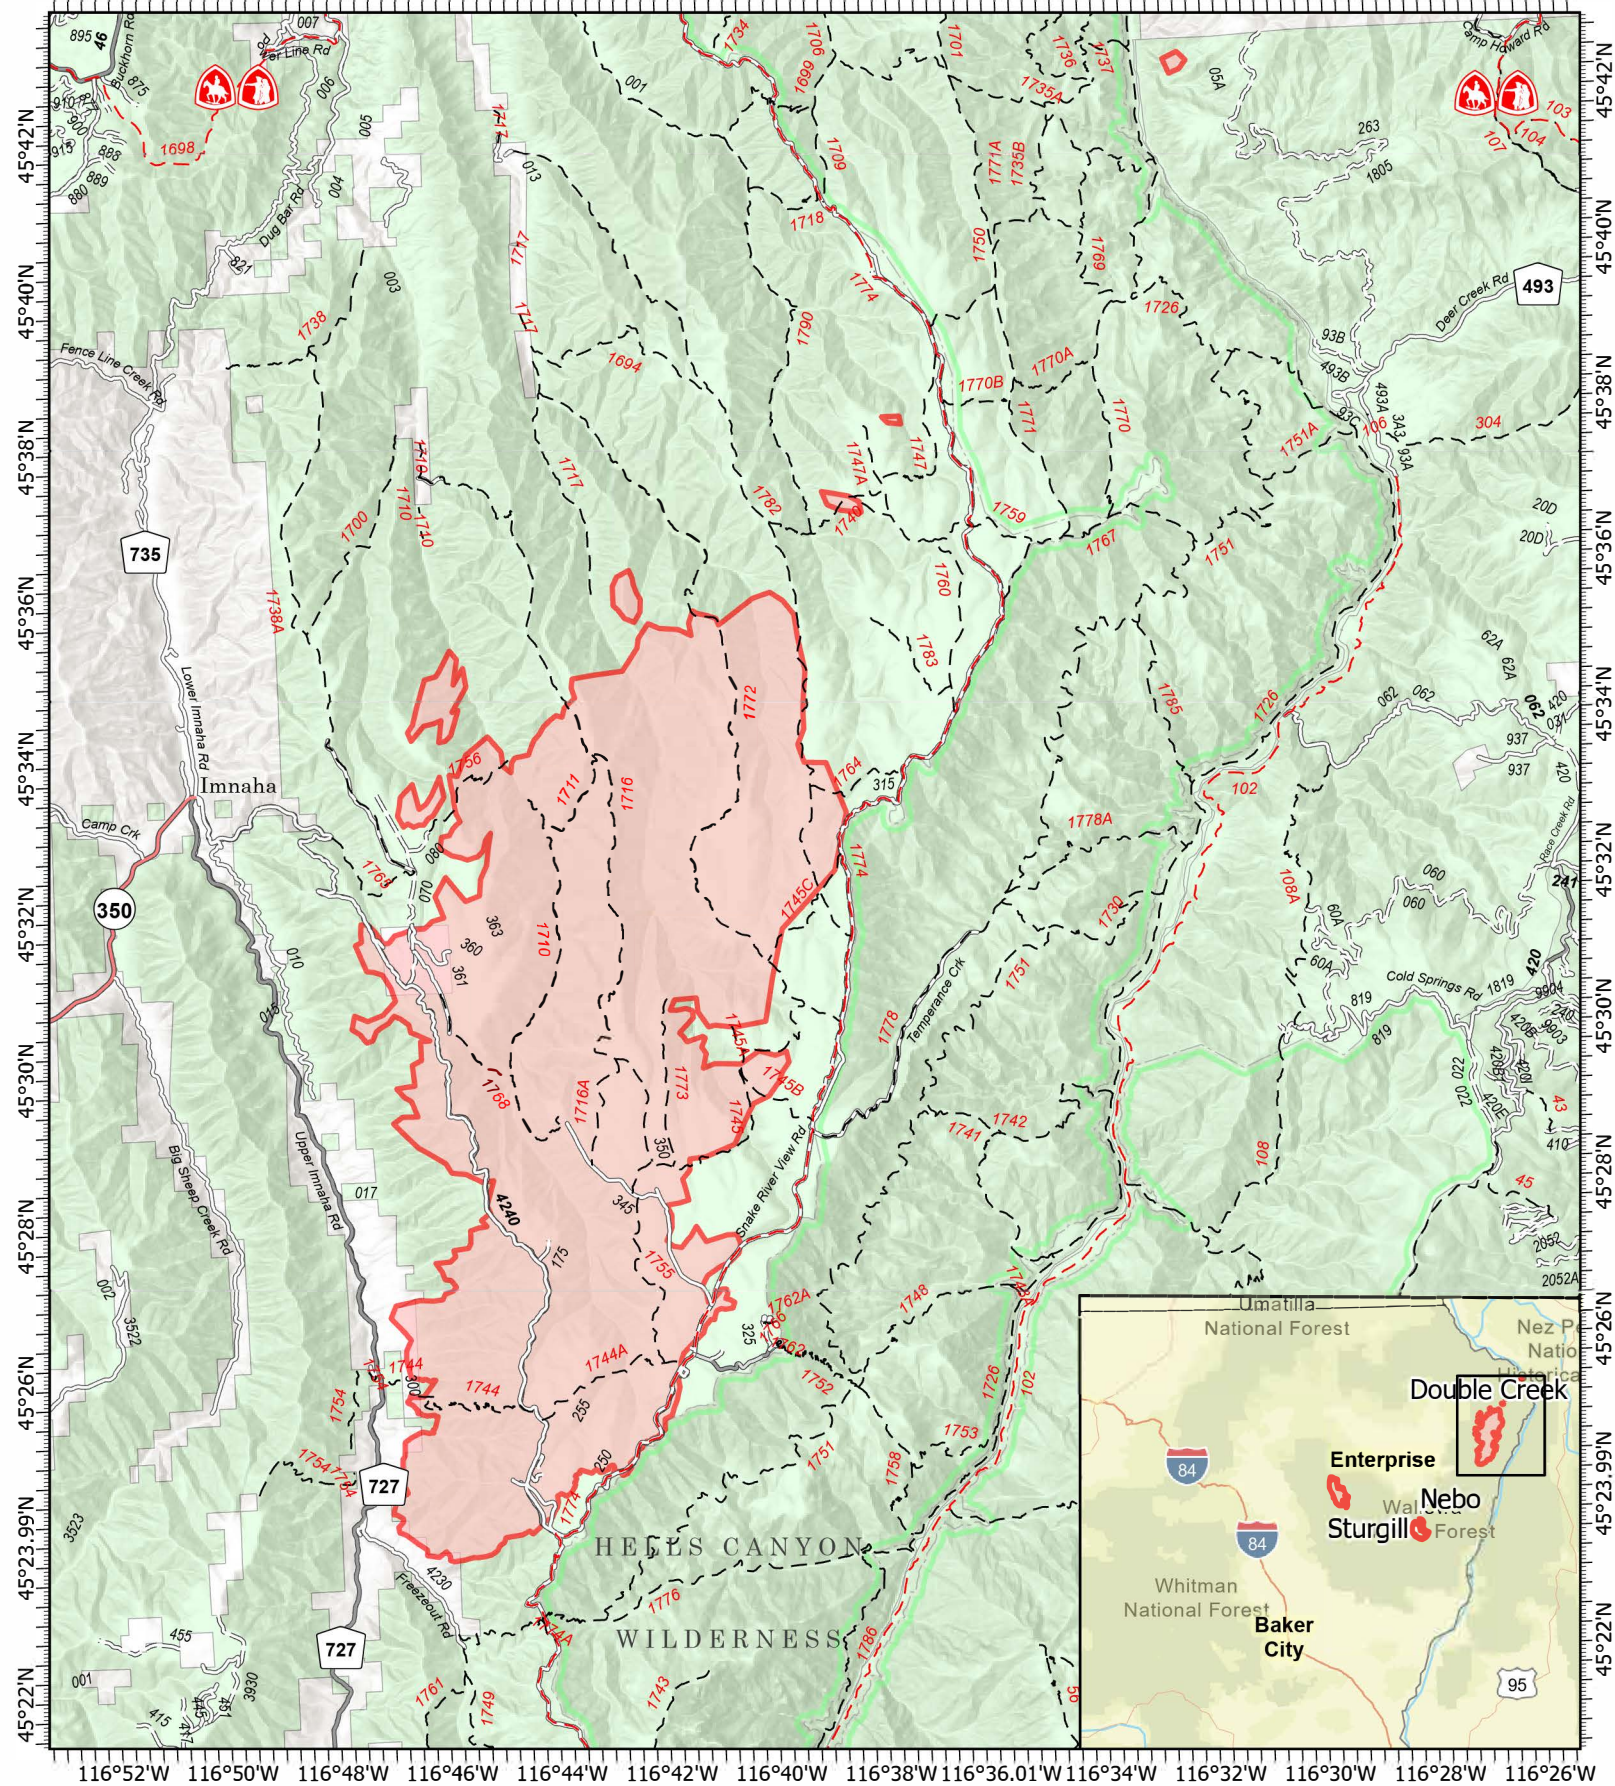

116°52'W 116°50'W 116°48'W 116°46'W 116°44'W 116°42'W 116°40'W 116°38'W 116°36.01'W 116°34'W 116°32'W 116°30'W 116°28'W 116°26'W

Public Information
 Double Creek
 OR-WWF-000400
 09/04/22
 37,862 acres at 9/3/22 1700

- ▬ Wildfire Daily Fire Perimeter
- - - National_Trails
- - - Trail
- - - National Designated Trail
- - - National Designated Trail
- ▬ Paved Road
- ▬ Gravel Road
- ▬ Dirt Roads
- ▬ Unimproved Roads
- ▬ FS Wilderness Boundary
- ▬ Forest Service Land

Miles
 0 0.5 1 2

9/3/2022 2306
 Acres from IR
 North American 1983 Datum.
 Lat.Long Grid