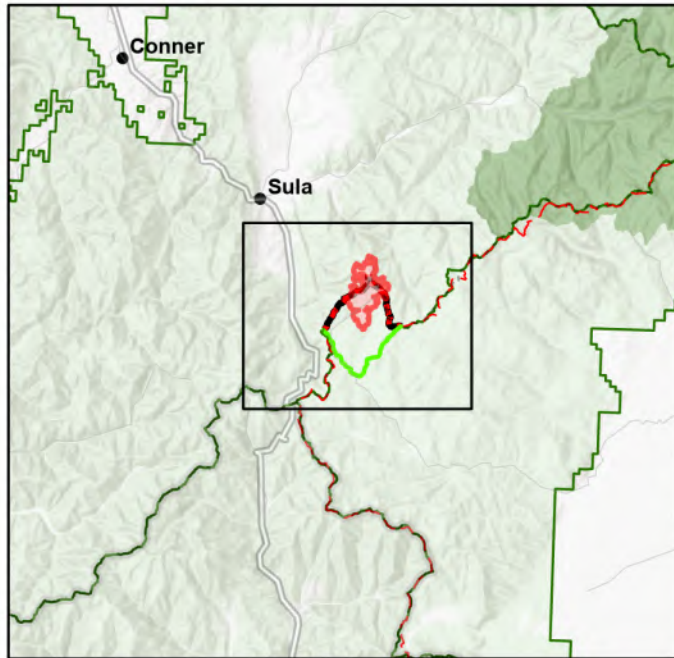

Public Information

Trail Ridge
MT-BDF-006286
2,020 acres

9/4/2022

-  Wildfire Daily Fire Perimeter
-  Trail Closure
-  Trail Re-route
-  Forest Service Land

Vicinity Map

NR Remote Incident Support
94/2022 0634
North American 1983 Datum, Lat,Long Grid