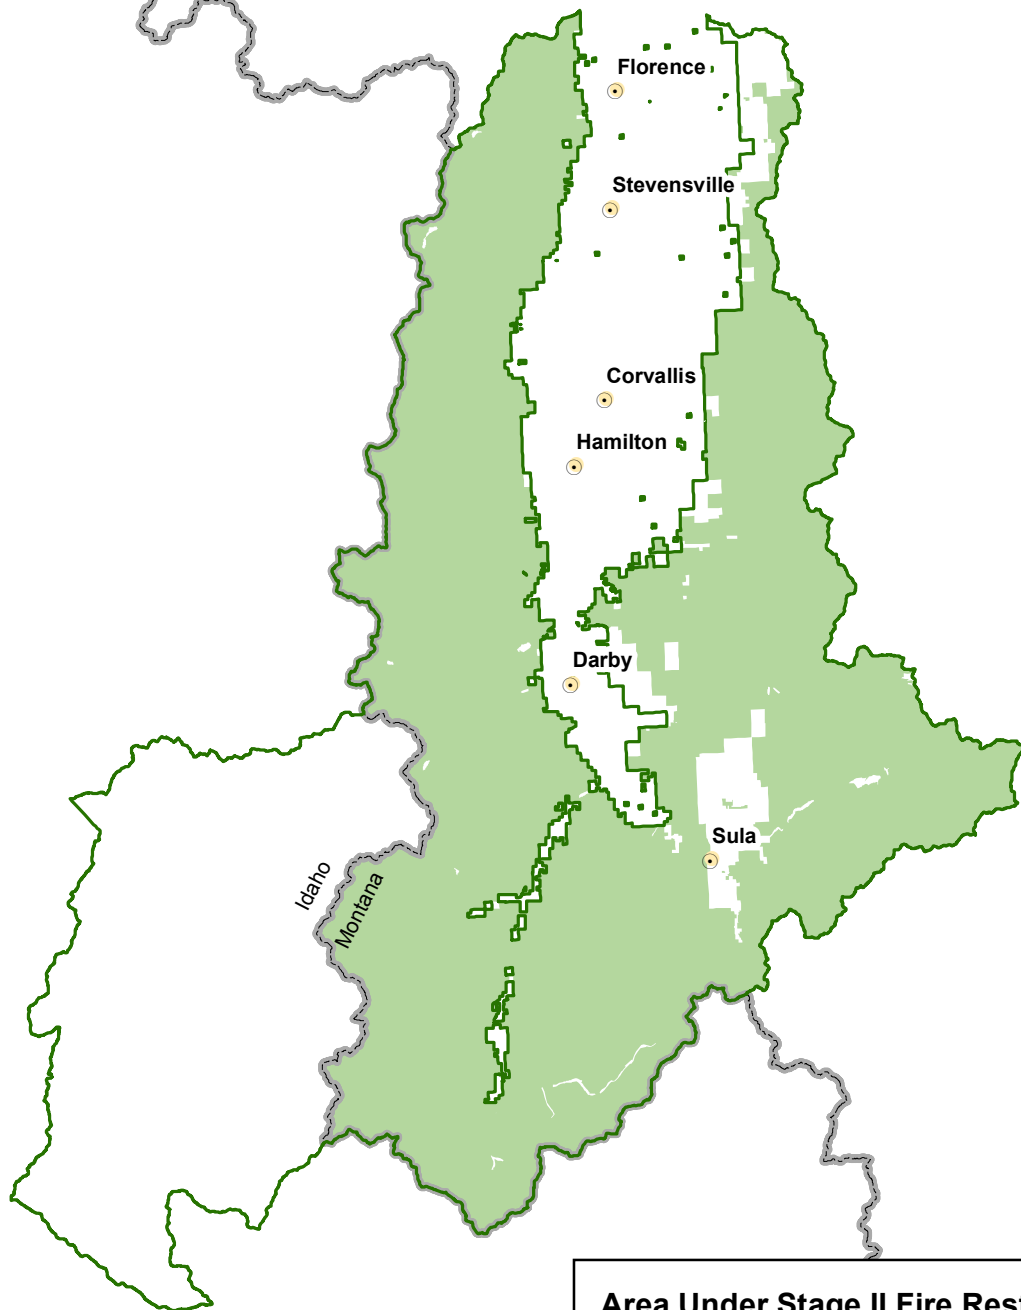

Bitterroot National Forest Stage II Fire Restrictions

Area Under Stage II Fire Restrictions

-  Bitterroot National Forest
-  BNF Forest Boundary
-  MT-ID Border

Exhibit A
Closure Order 22-BITT-01
Bitterroot National Forest
August 12, 2022