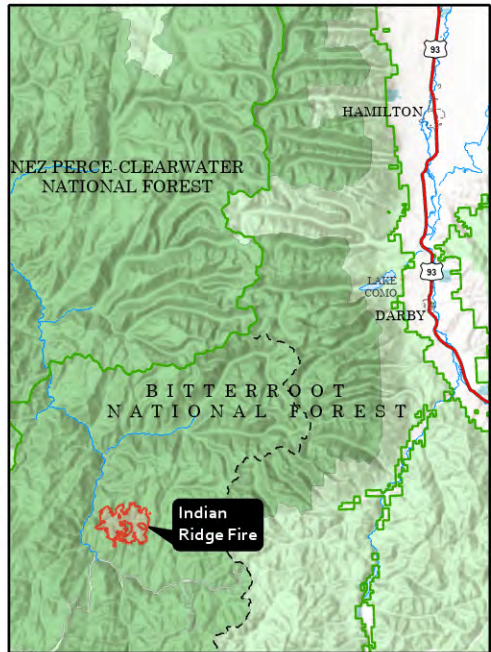

Public Information

Indian Ridge

MT-BRF-022131

8/26/22

5,965 acres at 8/25/22 2308
Acres from IR

- Wildfire Daily Fire Perimeter
- Gravel Road
- Dirt Road
- Unimproved Road
- Trail
- Forest Service Land
- USFS Wilderness Boundary
- USFS Wilderness

8/26/2022 0732
North American 1983 Datum. LatLong Grid