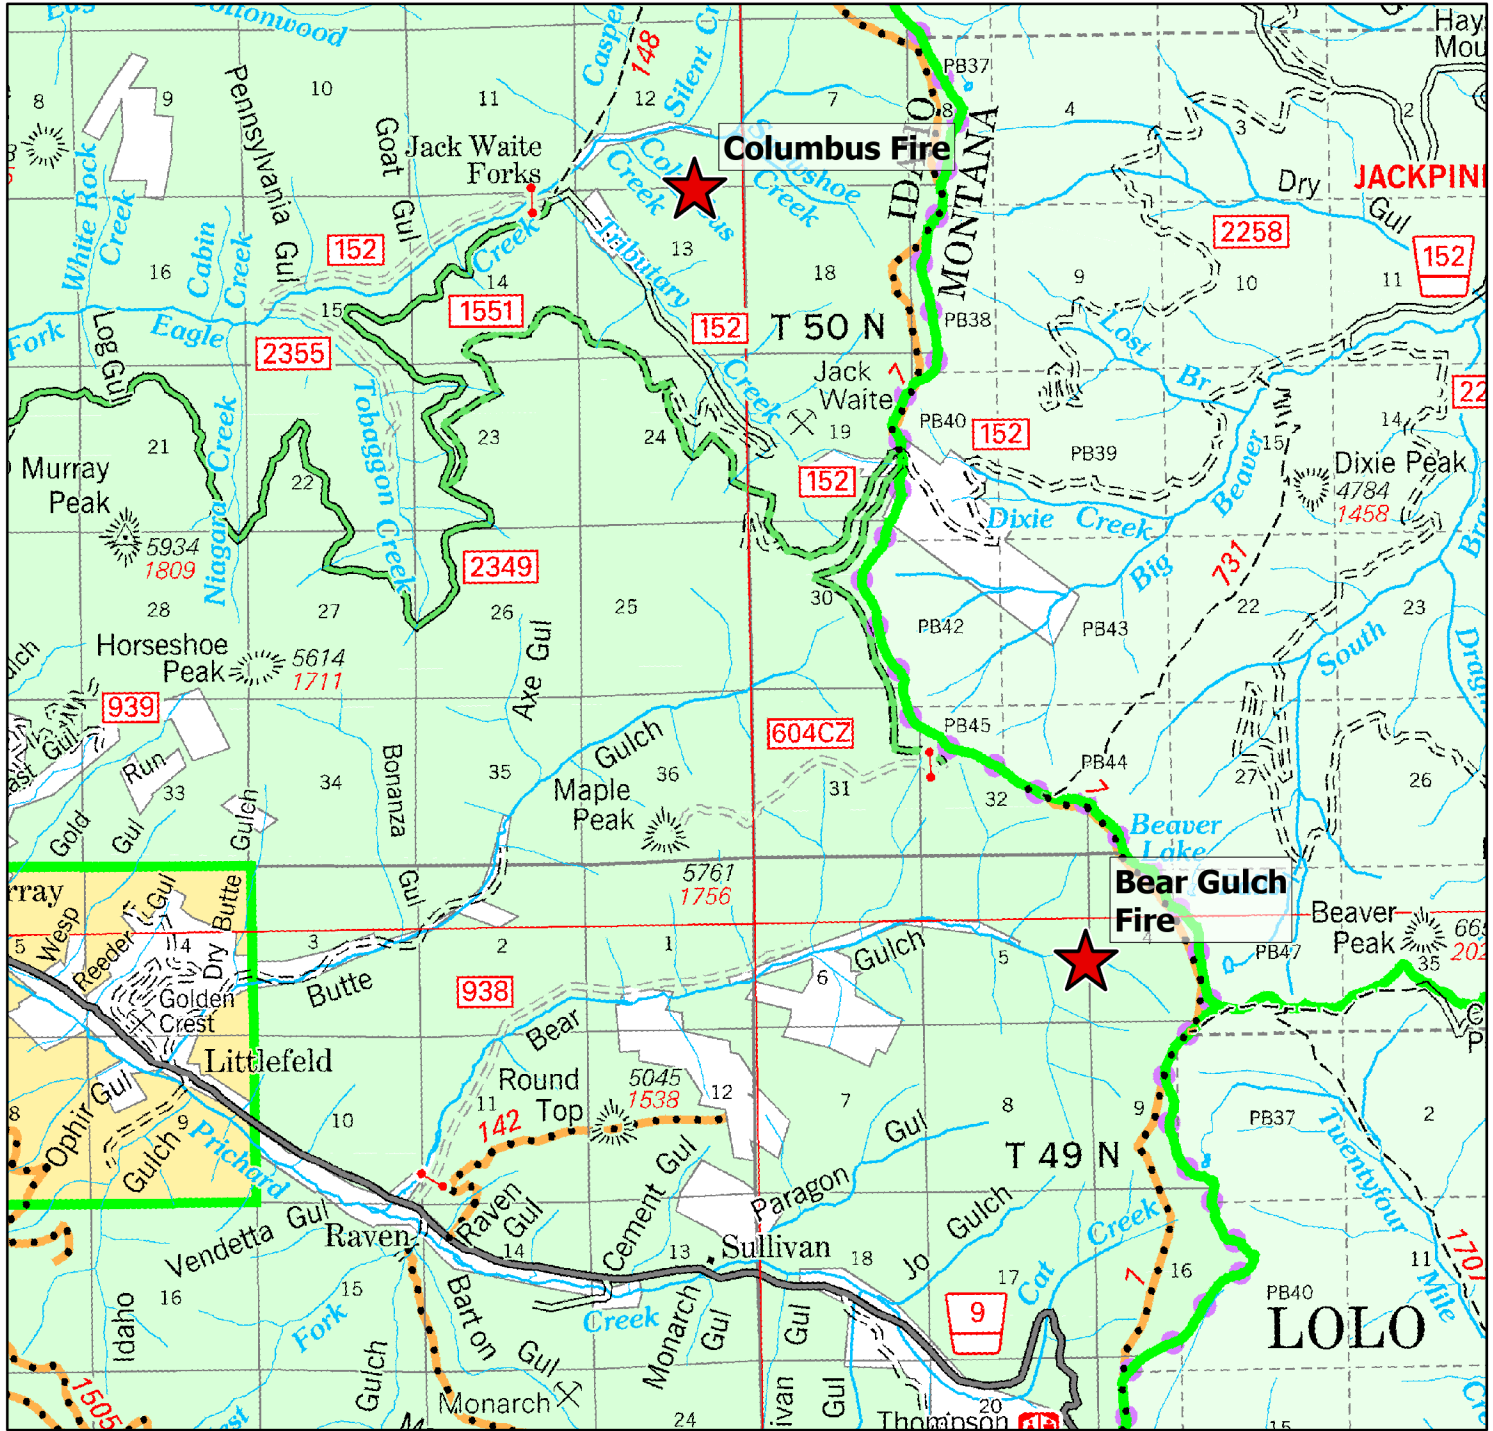

Idaho Panhandle National Forests

Columbus & Bear Gulch Fires

Bear Gulch Fire Acreage: 40 acres
 Columbus Fire Acreage: 8.2 Acres

As of: **August 23, 2022**

Disclaimer
 The USDA Forest Service makes no warranty, expressed or implied regarding the data displayed on this map, and reserves the right to correct, update, modify, or replace this information without notification.