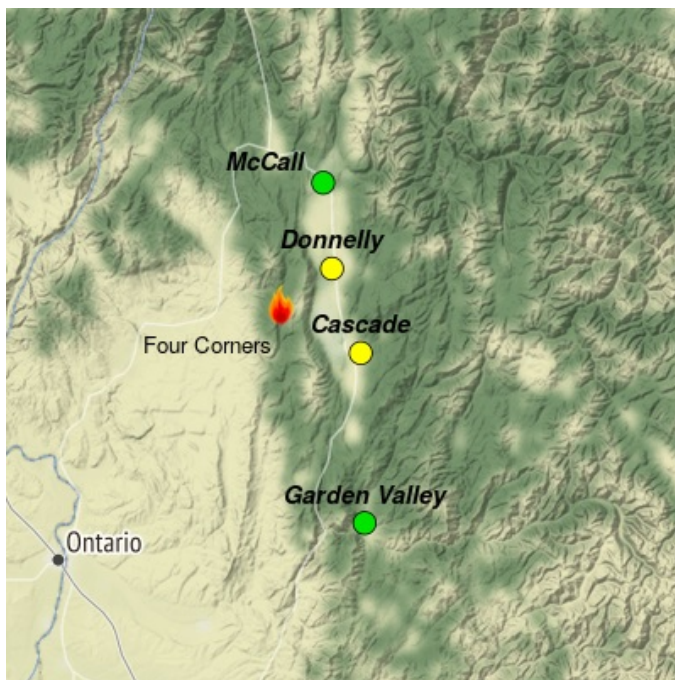

### Special Statement

A Fire Weather Watch is in effect for Idaho fire zone 401 for dry thunderstorms producing gusty outflow winds Monday afternoon. Gusts up to 40mph possible.

### Fire

The fire is currently at 7,986 acres with 4% containment on the northwest perimeter of the fire. Fire activity is expected to increase today due to forecasted gusty erratic winds. The majority of the fire activity is on the southern and western perimeter of the fire. For additional fire information see additional links below.

### Smoke

Depending on fire activity and the erratic gusty winds, smoke could impact all areas surrounding the fire. Moderate air quality with possible periods of Unhealthy for Sensitive groups in Cascade and Donnelly late afternoon.