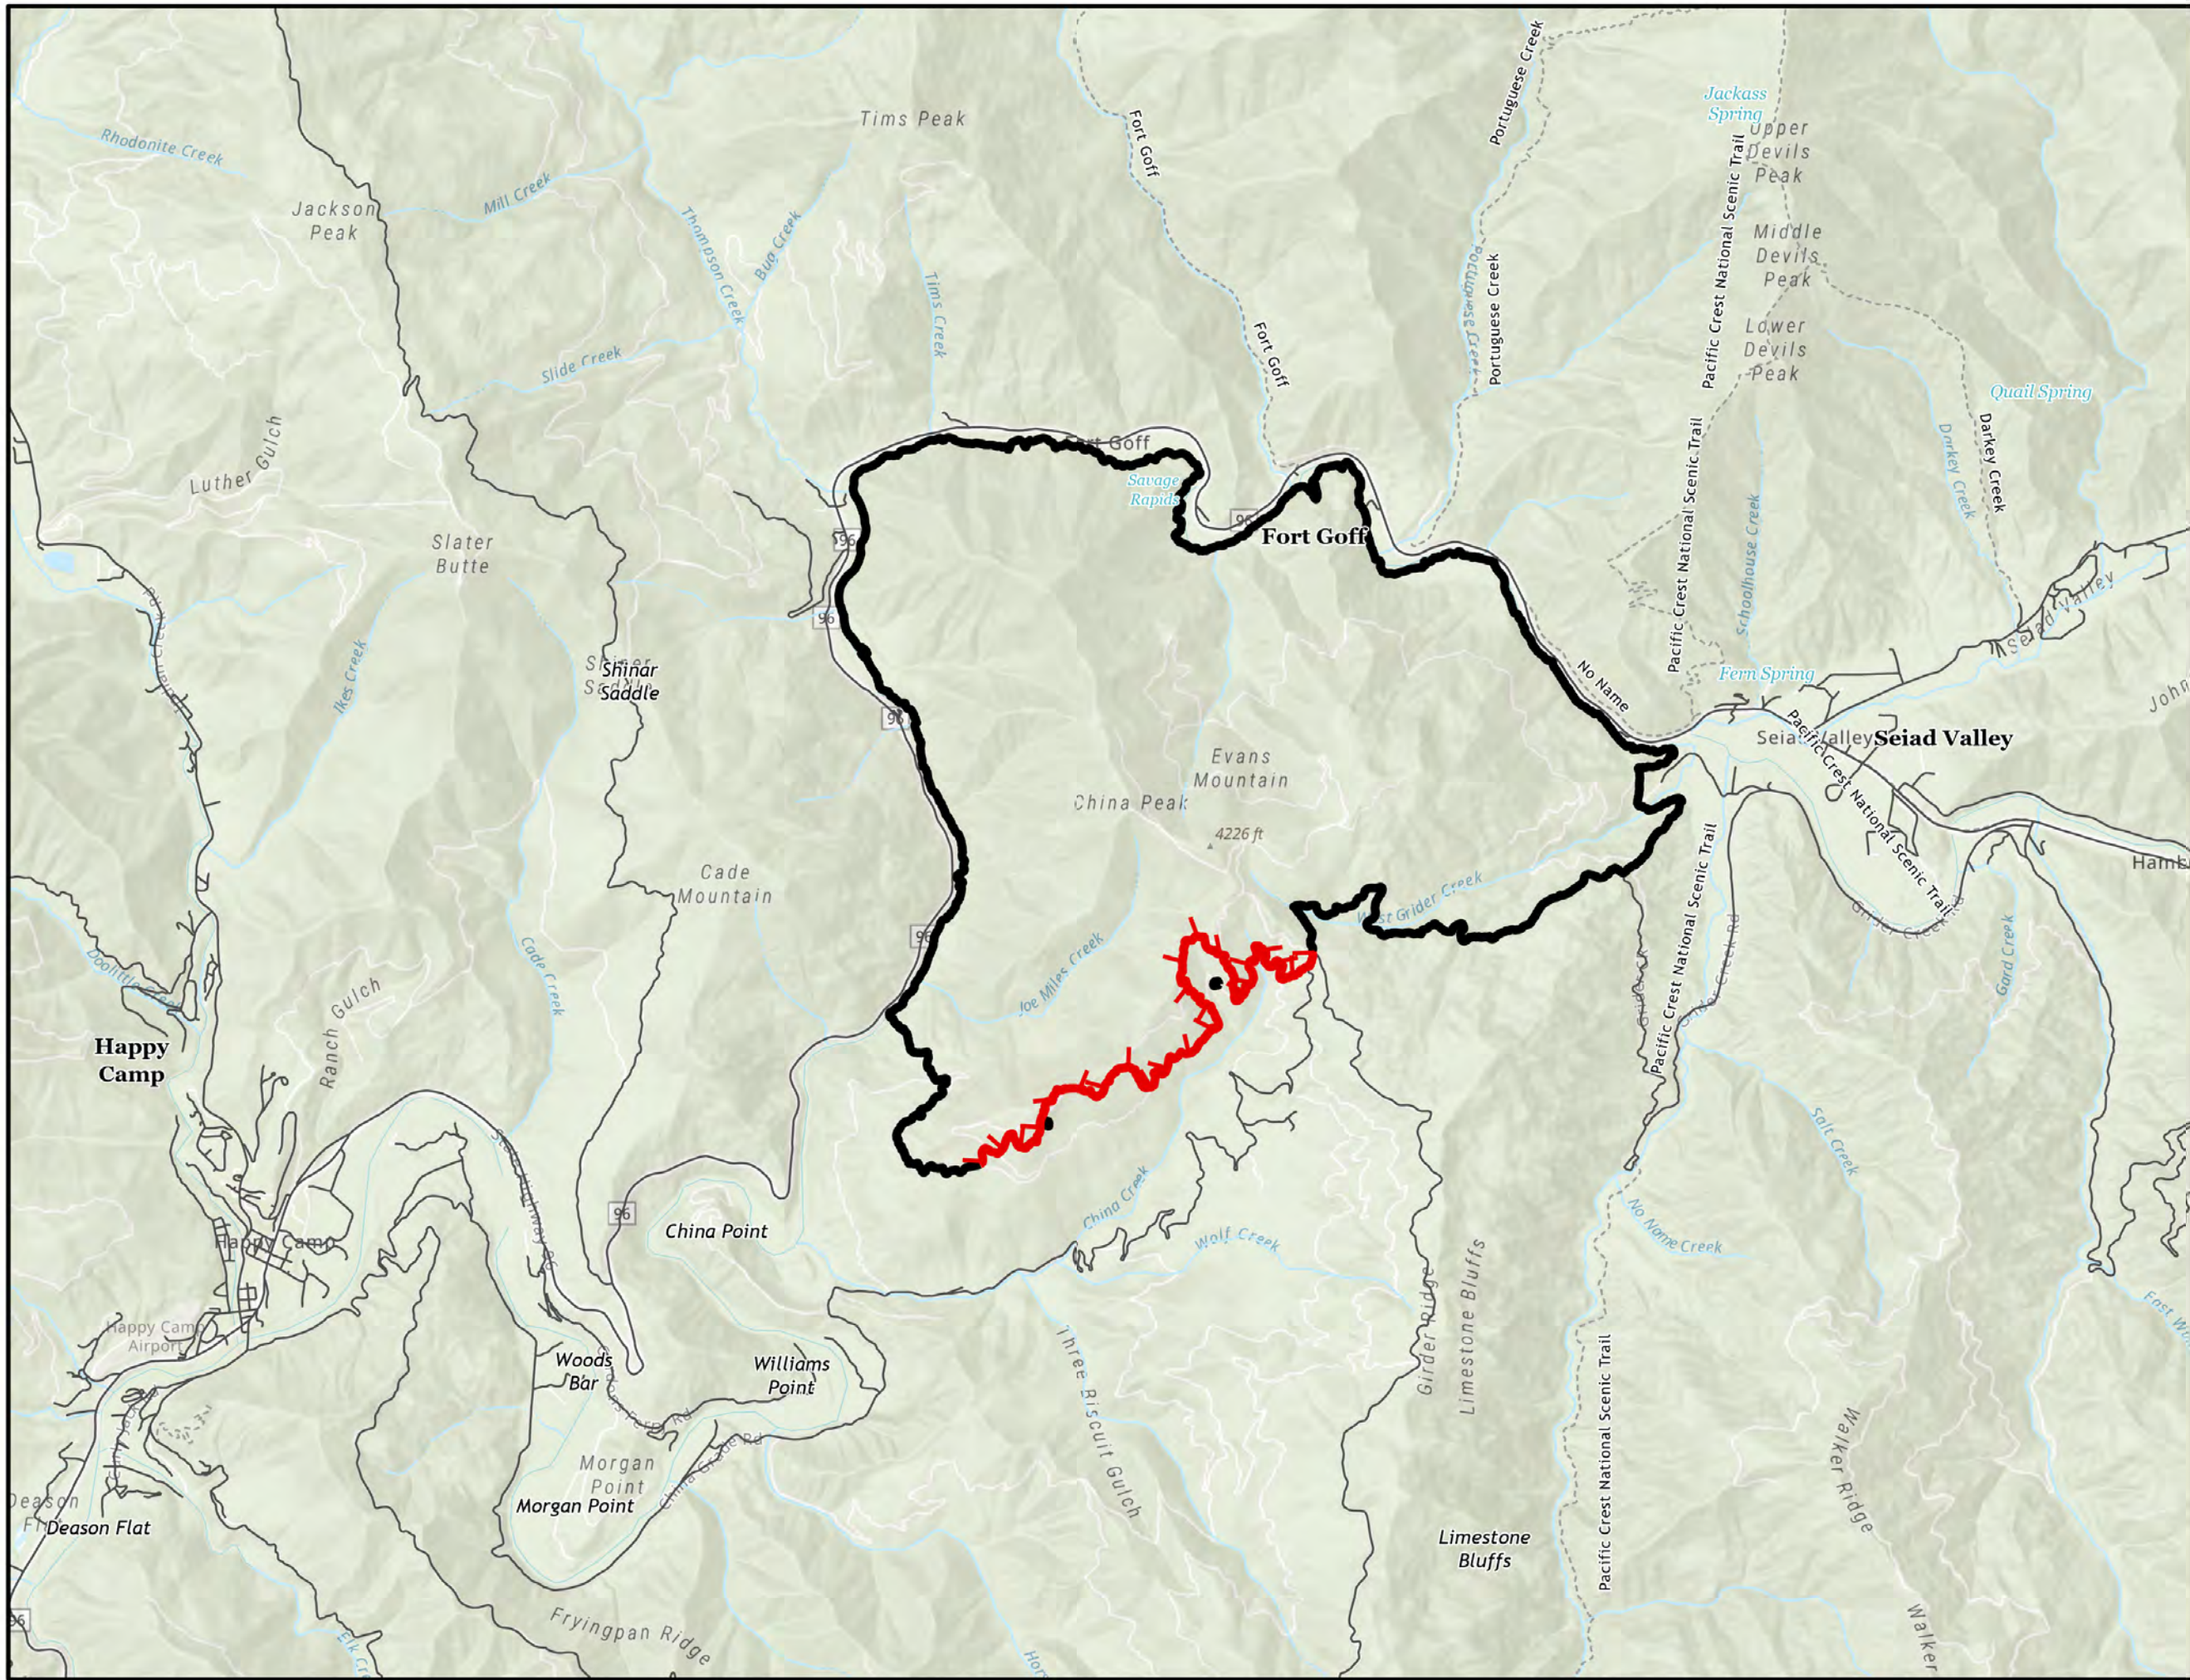

# Public Info Map

## Yeti Fire

CA-KNF-006200

August 10, 2022

7,886 acres on 8/9 at 22:32

-  Contained
-  Uncontained
- Transportation
  -  Local Roads
  -  Trails

1:60,000

Datum: North American 1983