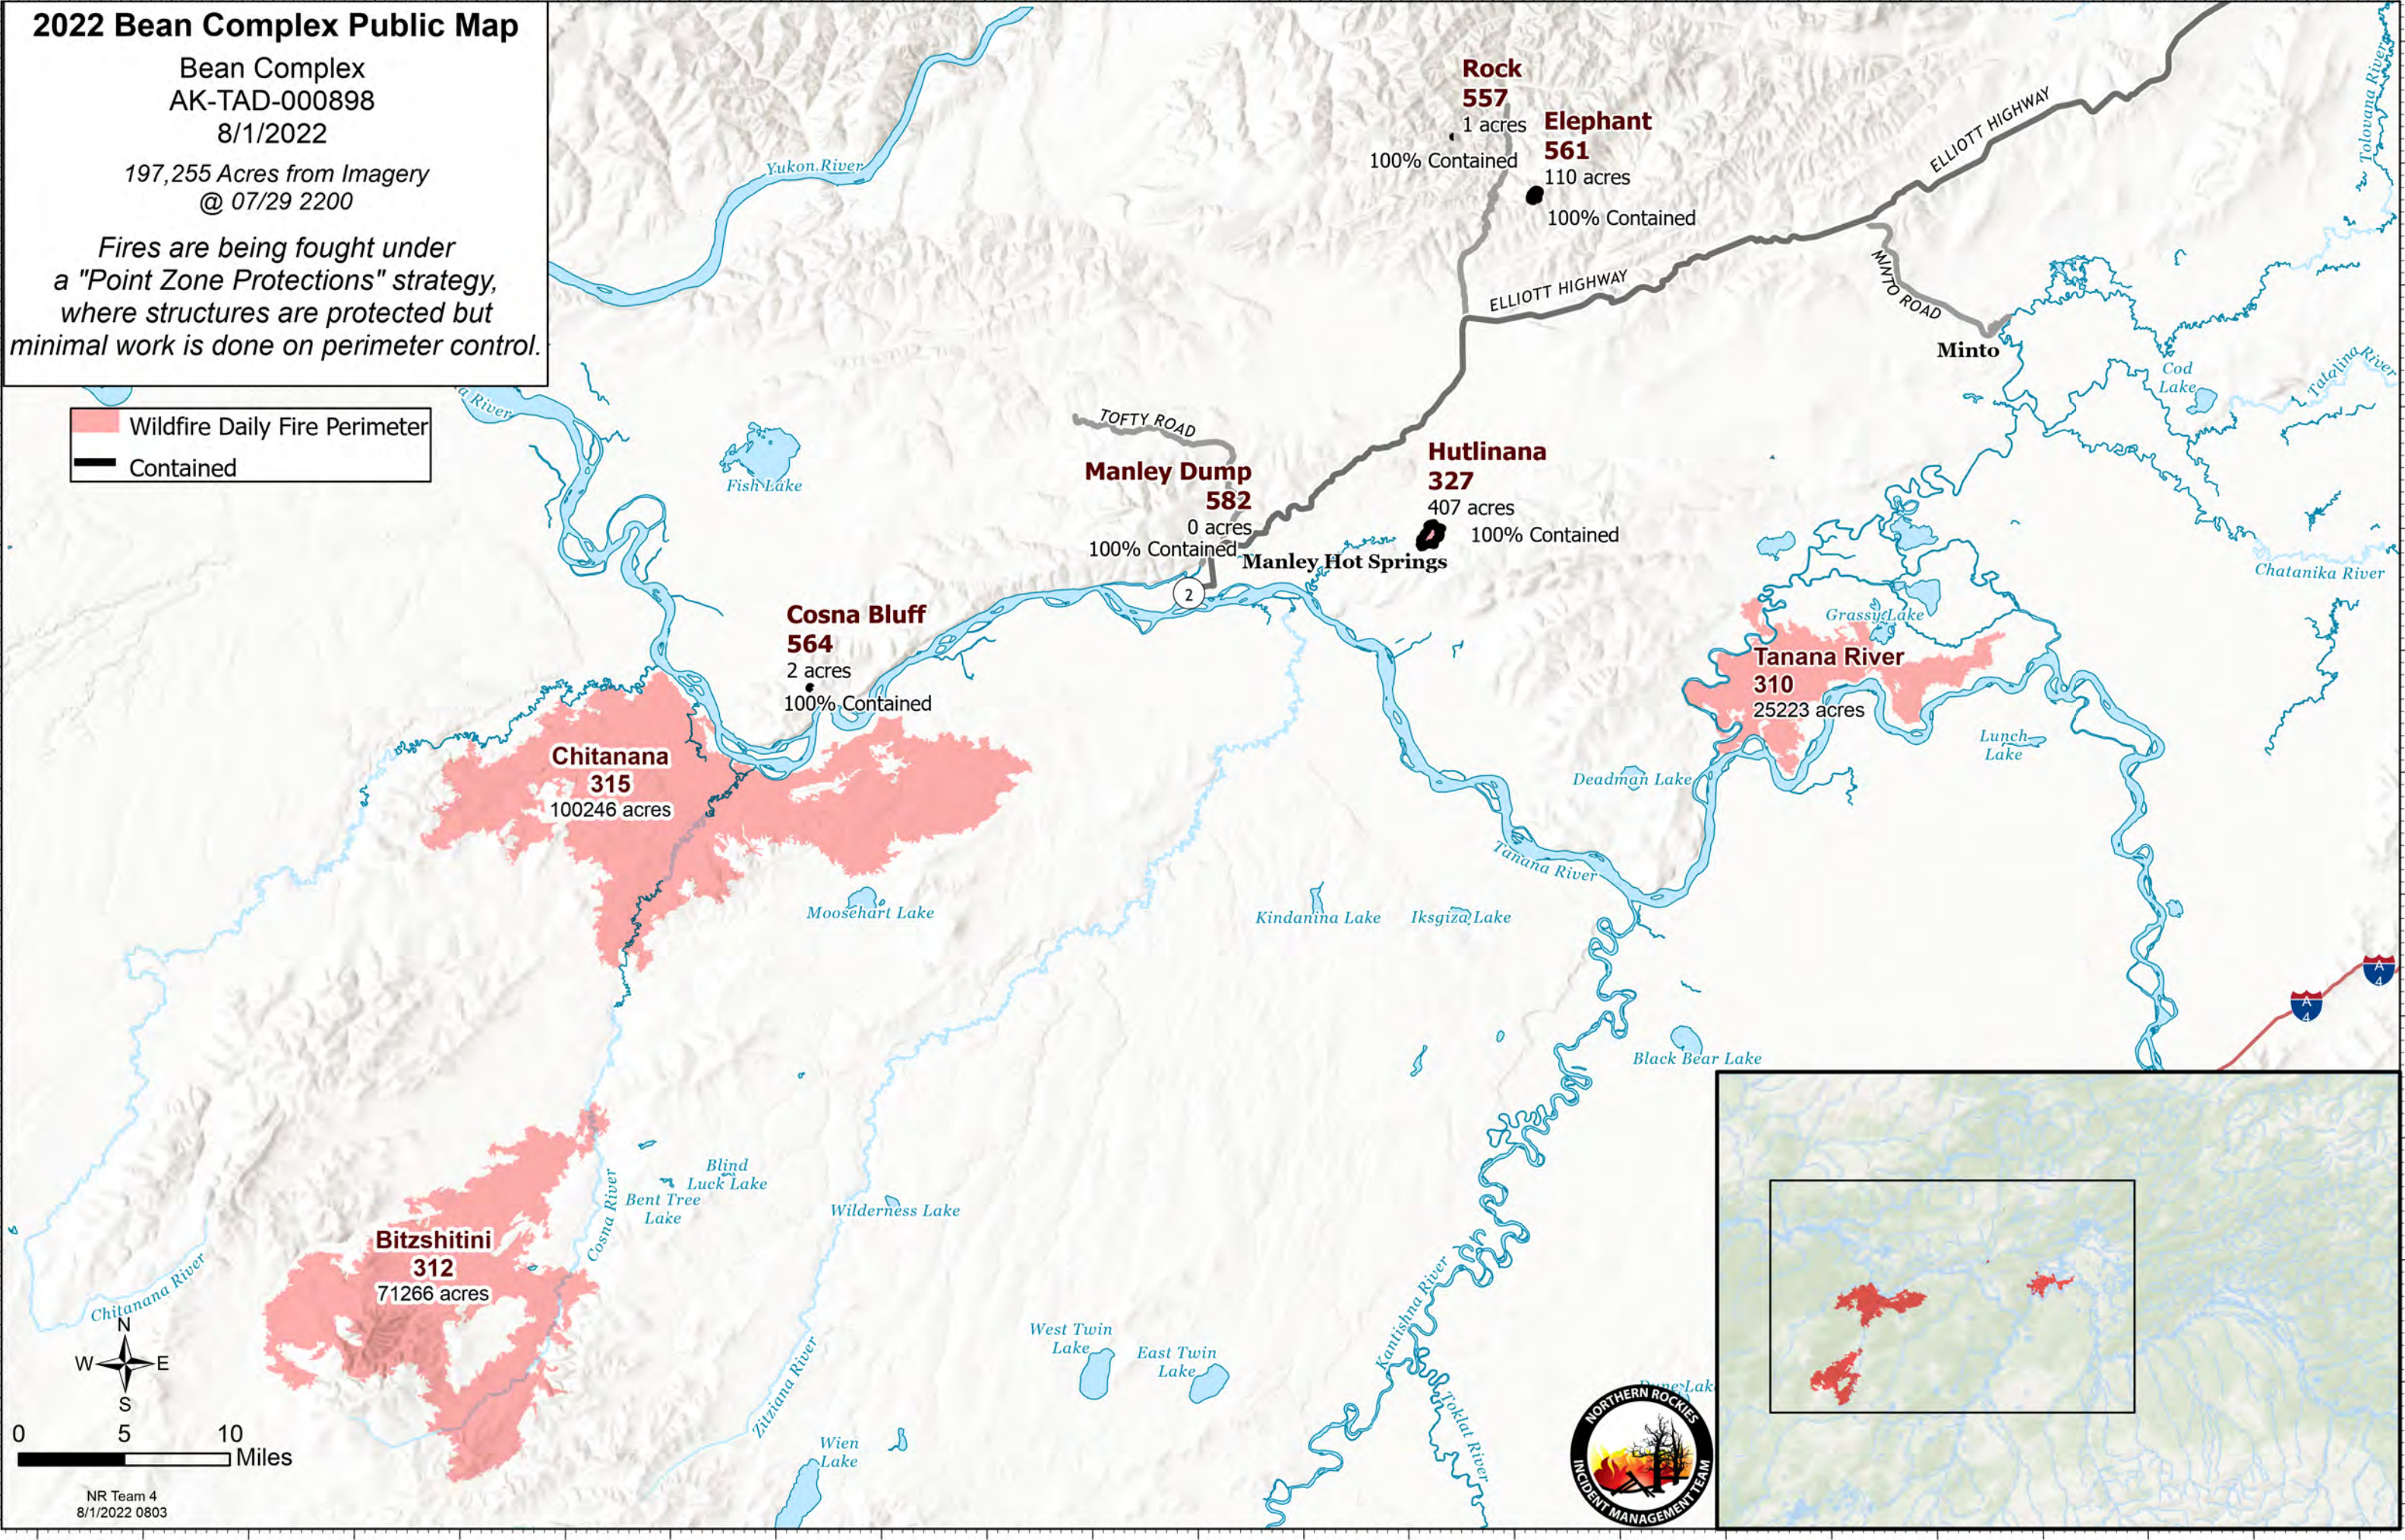

2022 Bean Complex Public Map

Bean Complex
AK-TAD-000898
8/1/2022

197,255 Acres from Imagery
@ 07/29 2200

Fires are being fought under a "Point Zone Protections" strategy, where structures are protected but minimal work is done on perimeter control.

 Wildfire Daily Fire Perimeter
 Contained

Rock
557
1 acres
100% Contained

Elephant
561
110 acres
100% Contained

Manley Dump
582
0 acres
100% Contained

Hutlinana
327
407 acres
100% Contained

Cosna Bluff
564
2 acres
100% Contained

Chitanana
315
100246 acres

Tanana River
310
25223 acres

Bitzshitini
312
71266 acres

NR Team 4
8/1/2022 0803