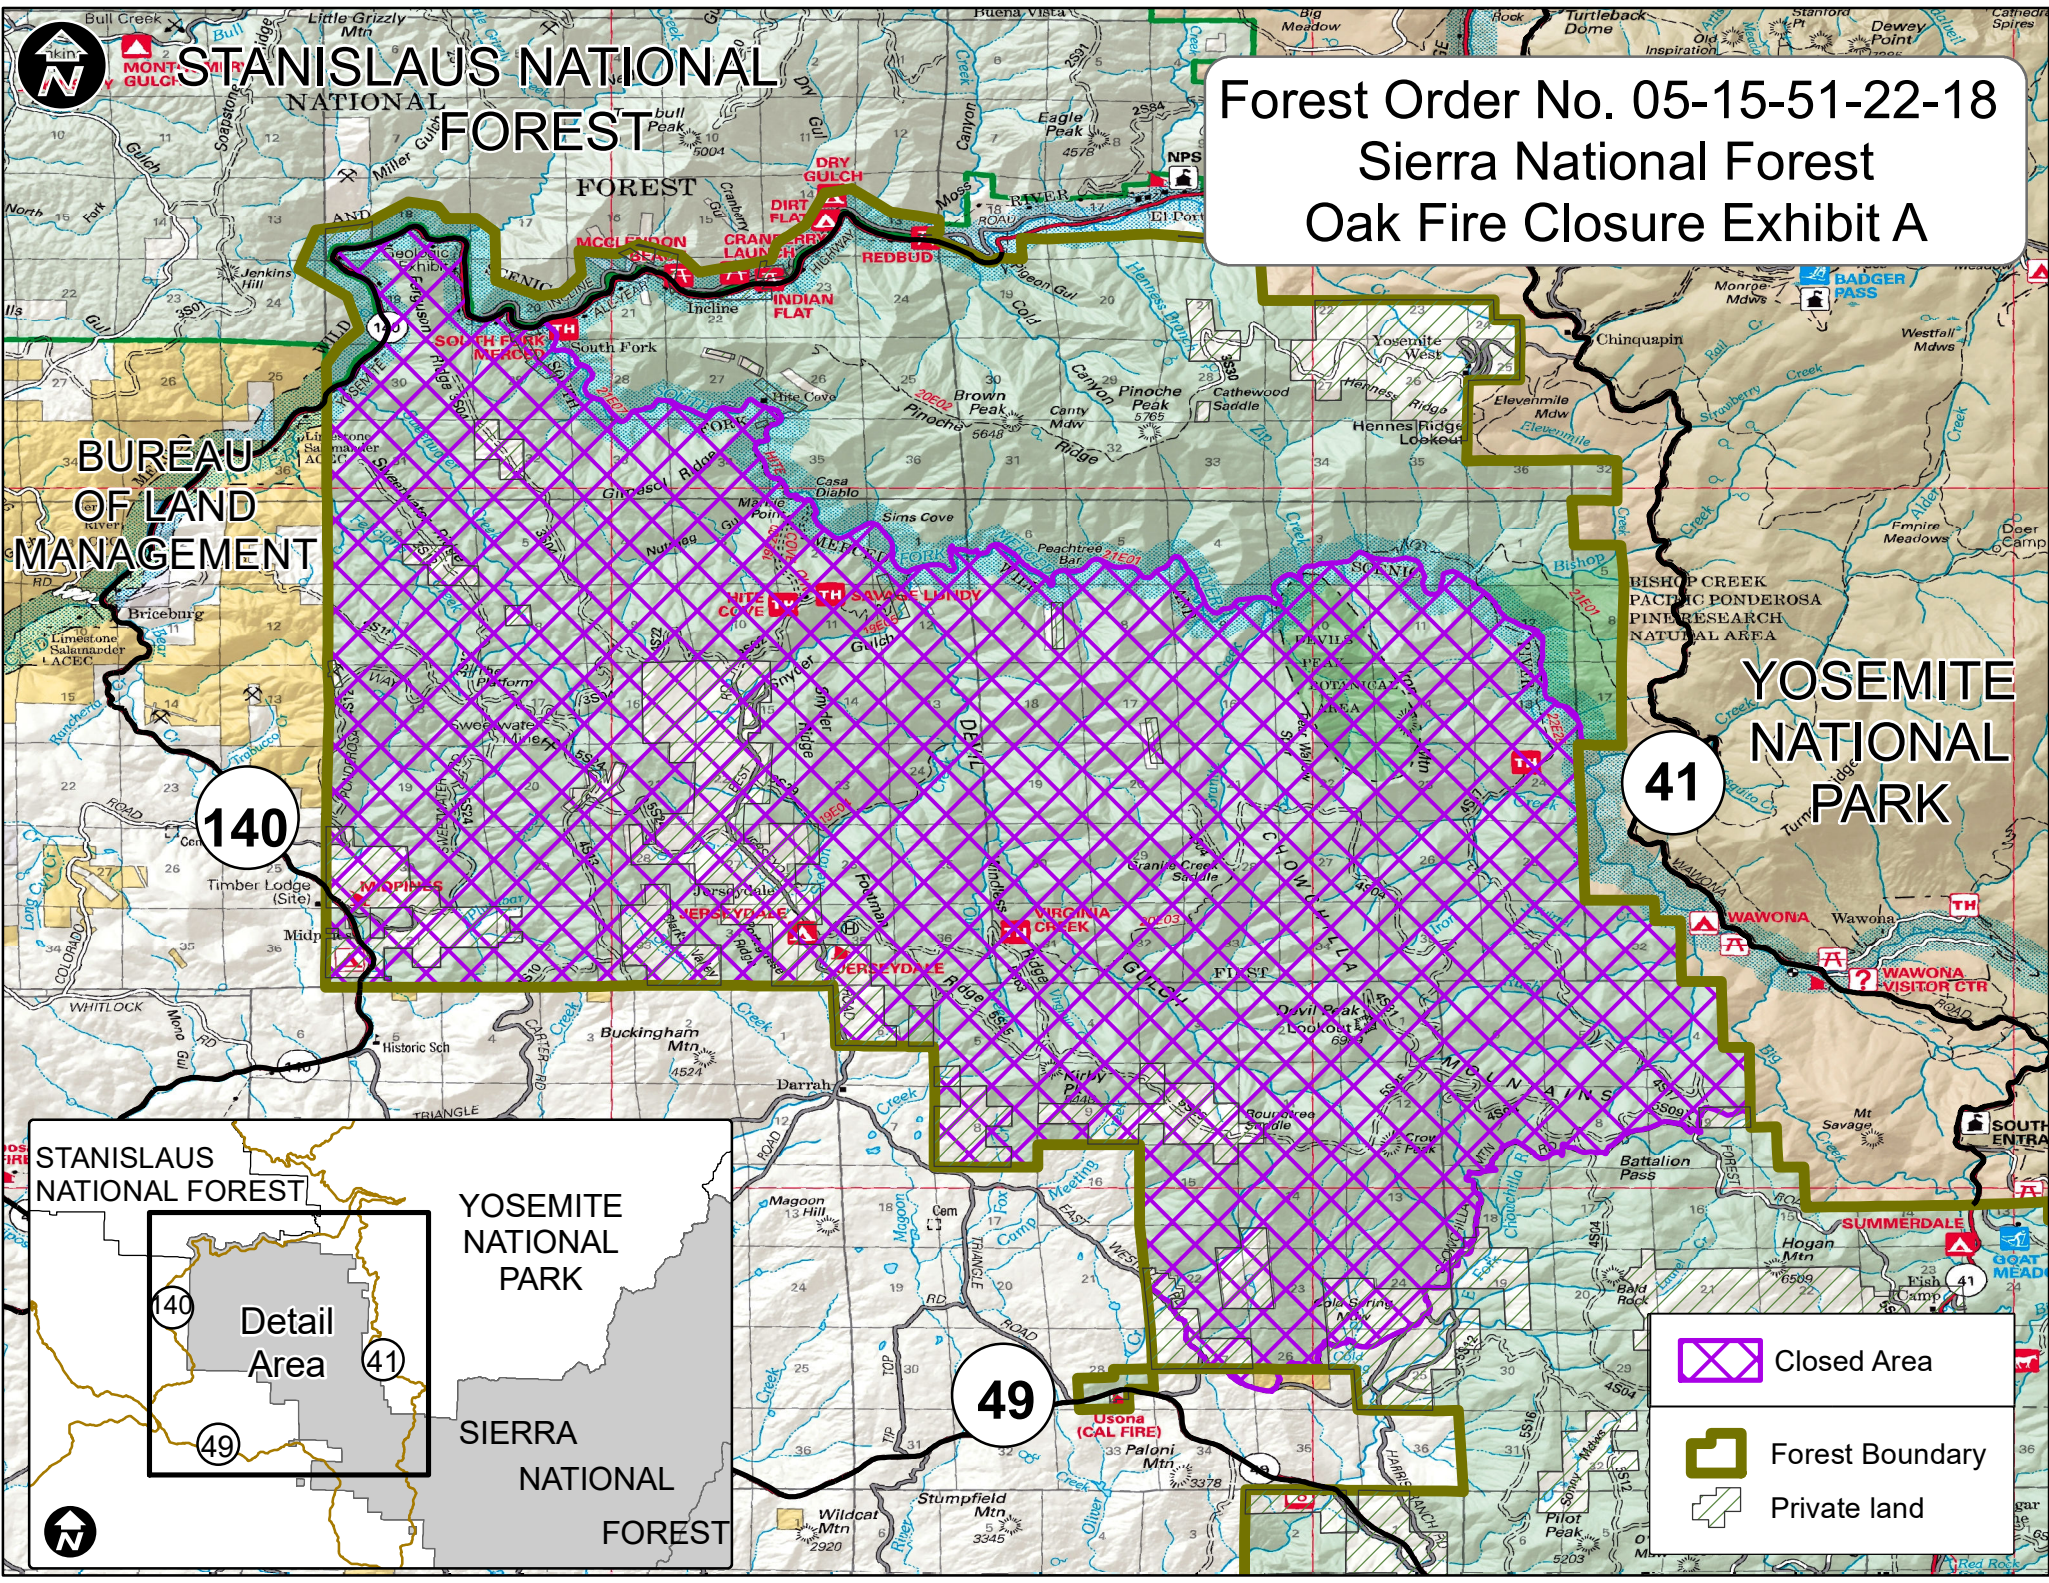

# STANISLAUS NATIONAL FOREST

Forest Order No. 05-15-51-22-18  
Sierra National Forest  
Oak Fire Closure Exhibit A

BUREAU OF LAND MANAGEMENT

YOSEMITE NATIONAL PARK

140

41

49

STANISLAUS NATIONAL FOREST

YOSEMITE NATIONAL PARK

SIERRA NATIONAL FOREST

-  Closed Area
-  Forest Boundary
-  Private land