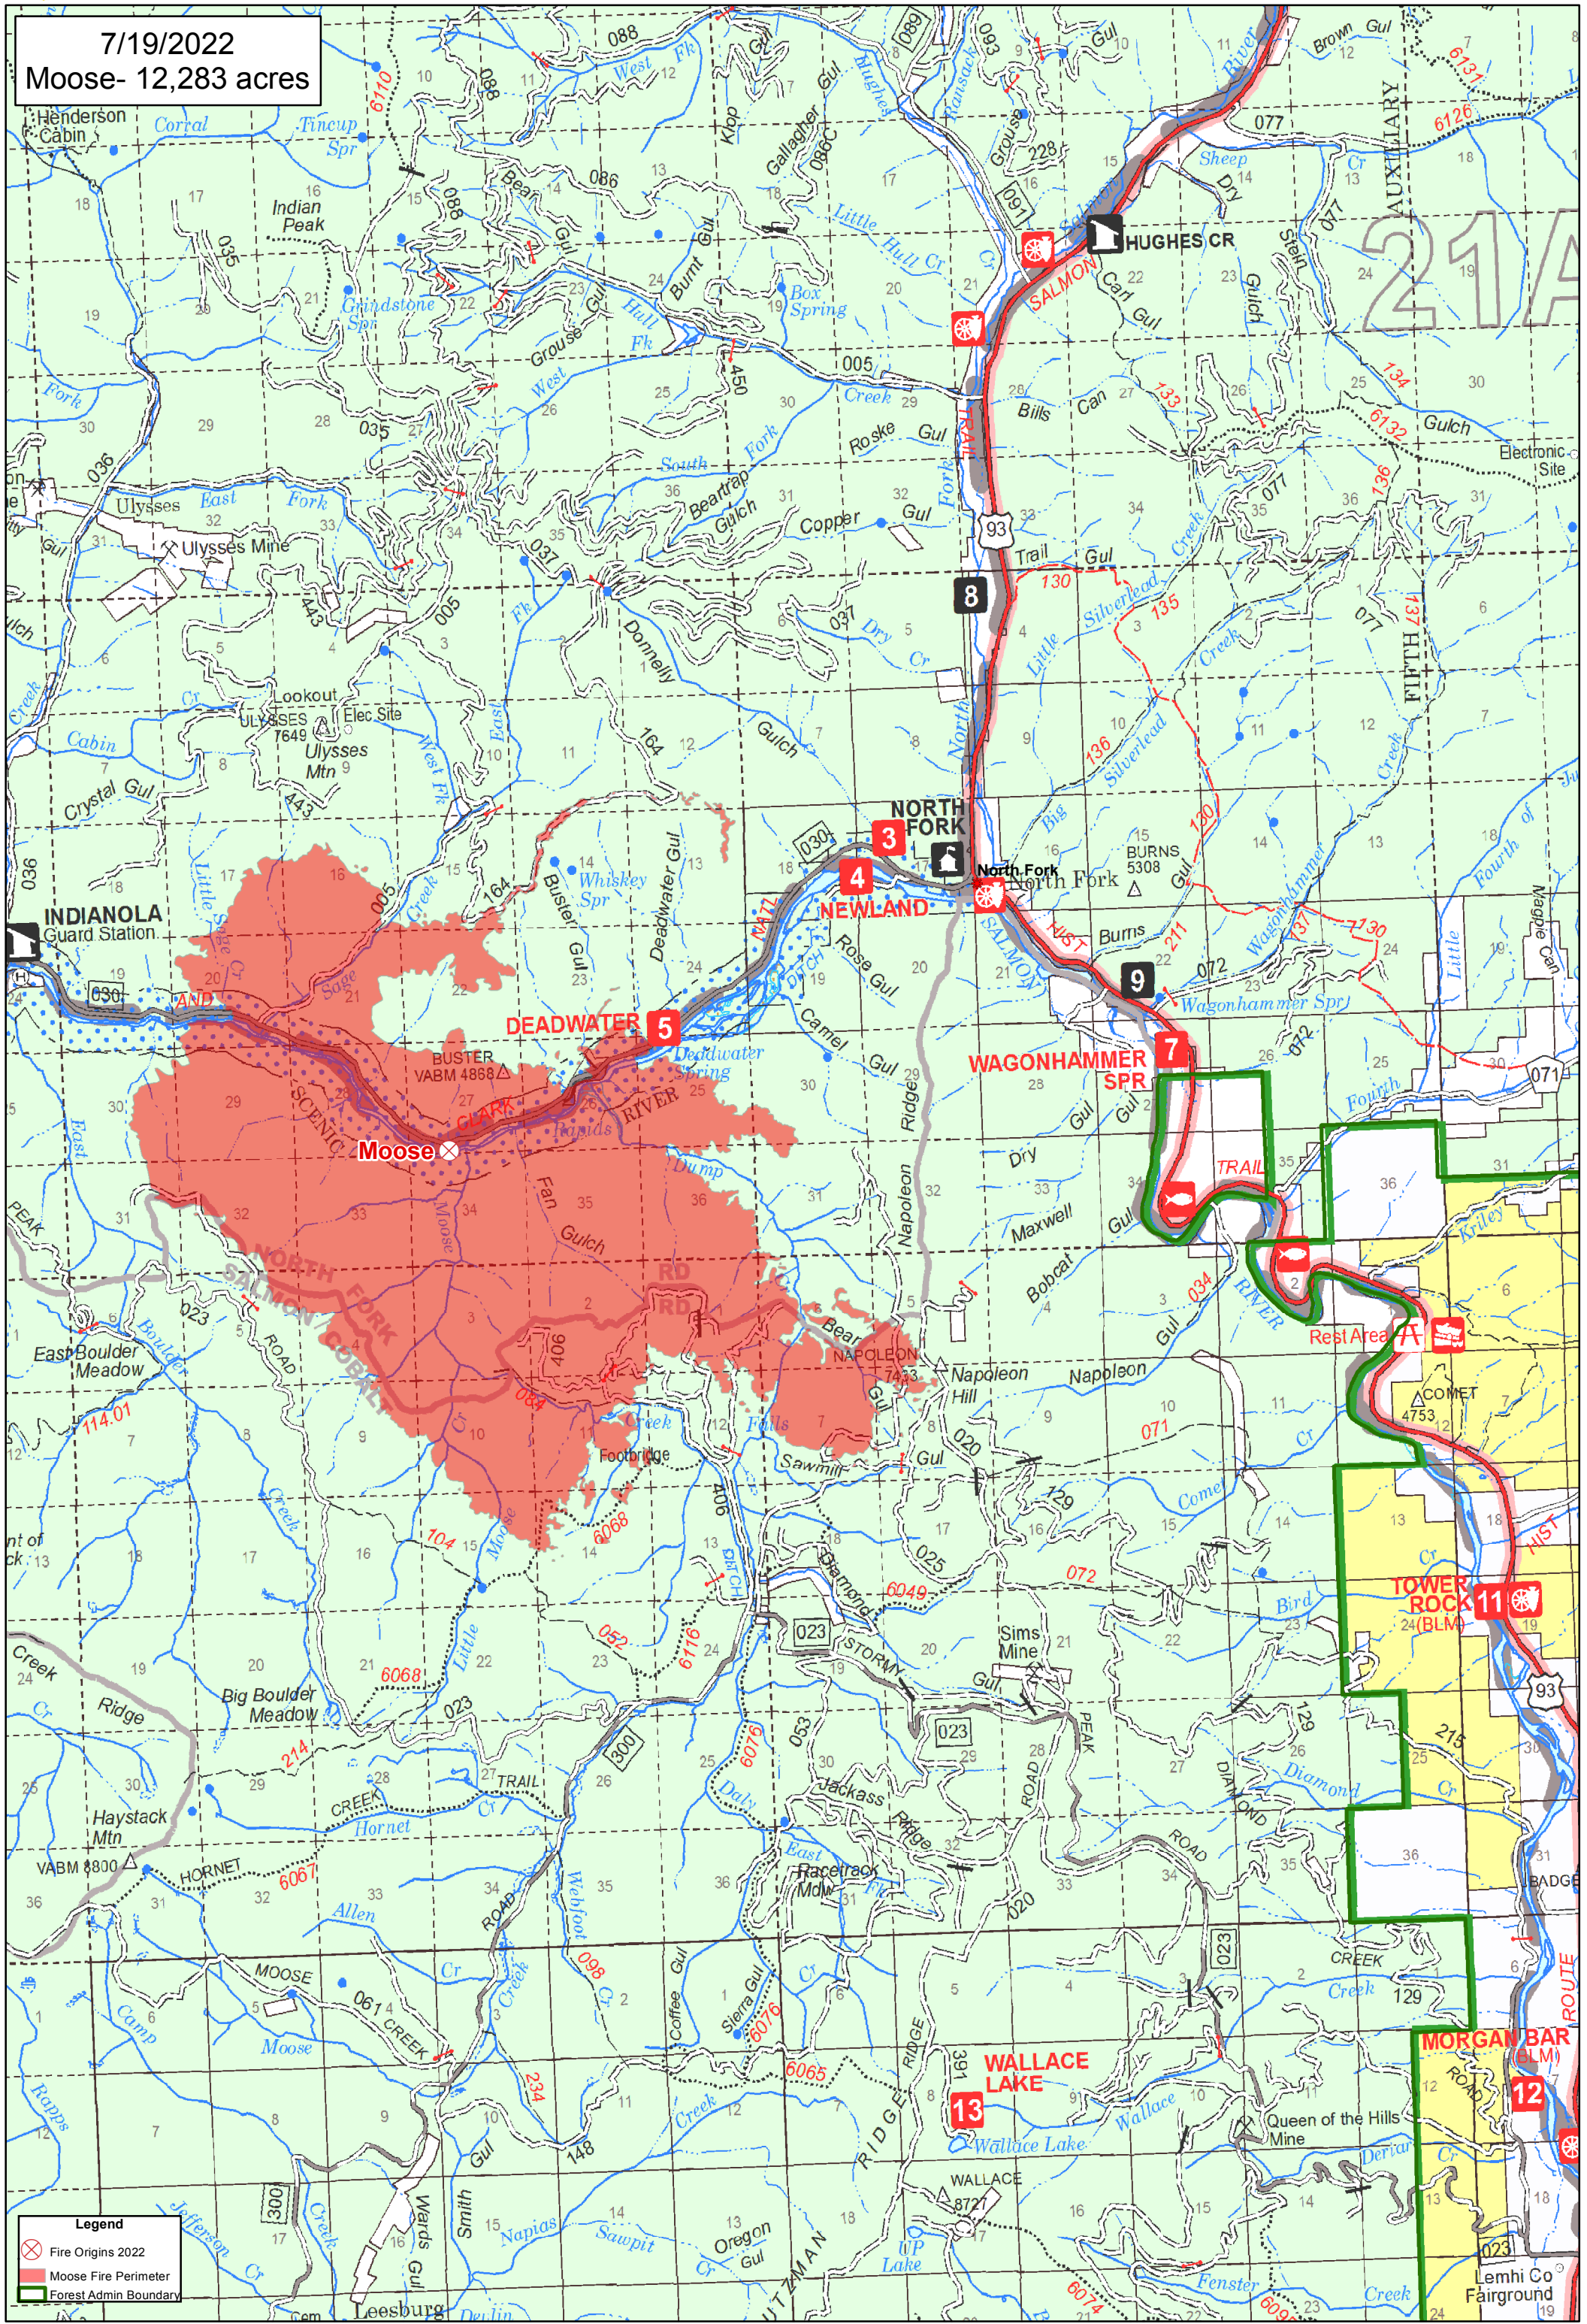

# Salmon - Challis National Forest Fire Overview

7/19/2022  
Moose- 12,283 acres

**Legend**

- Fire Origins 2022
- Moose Fire Perimeter
- Forest Admin Boundary