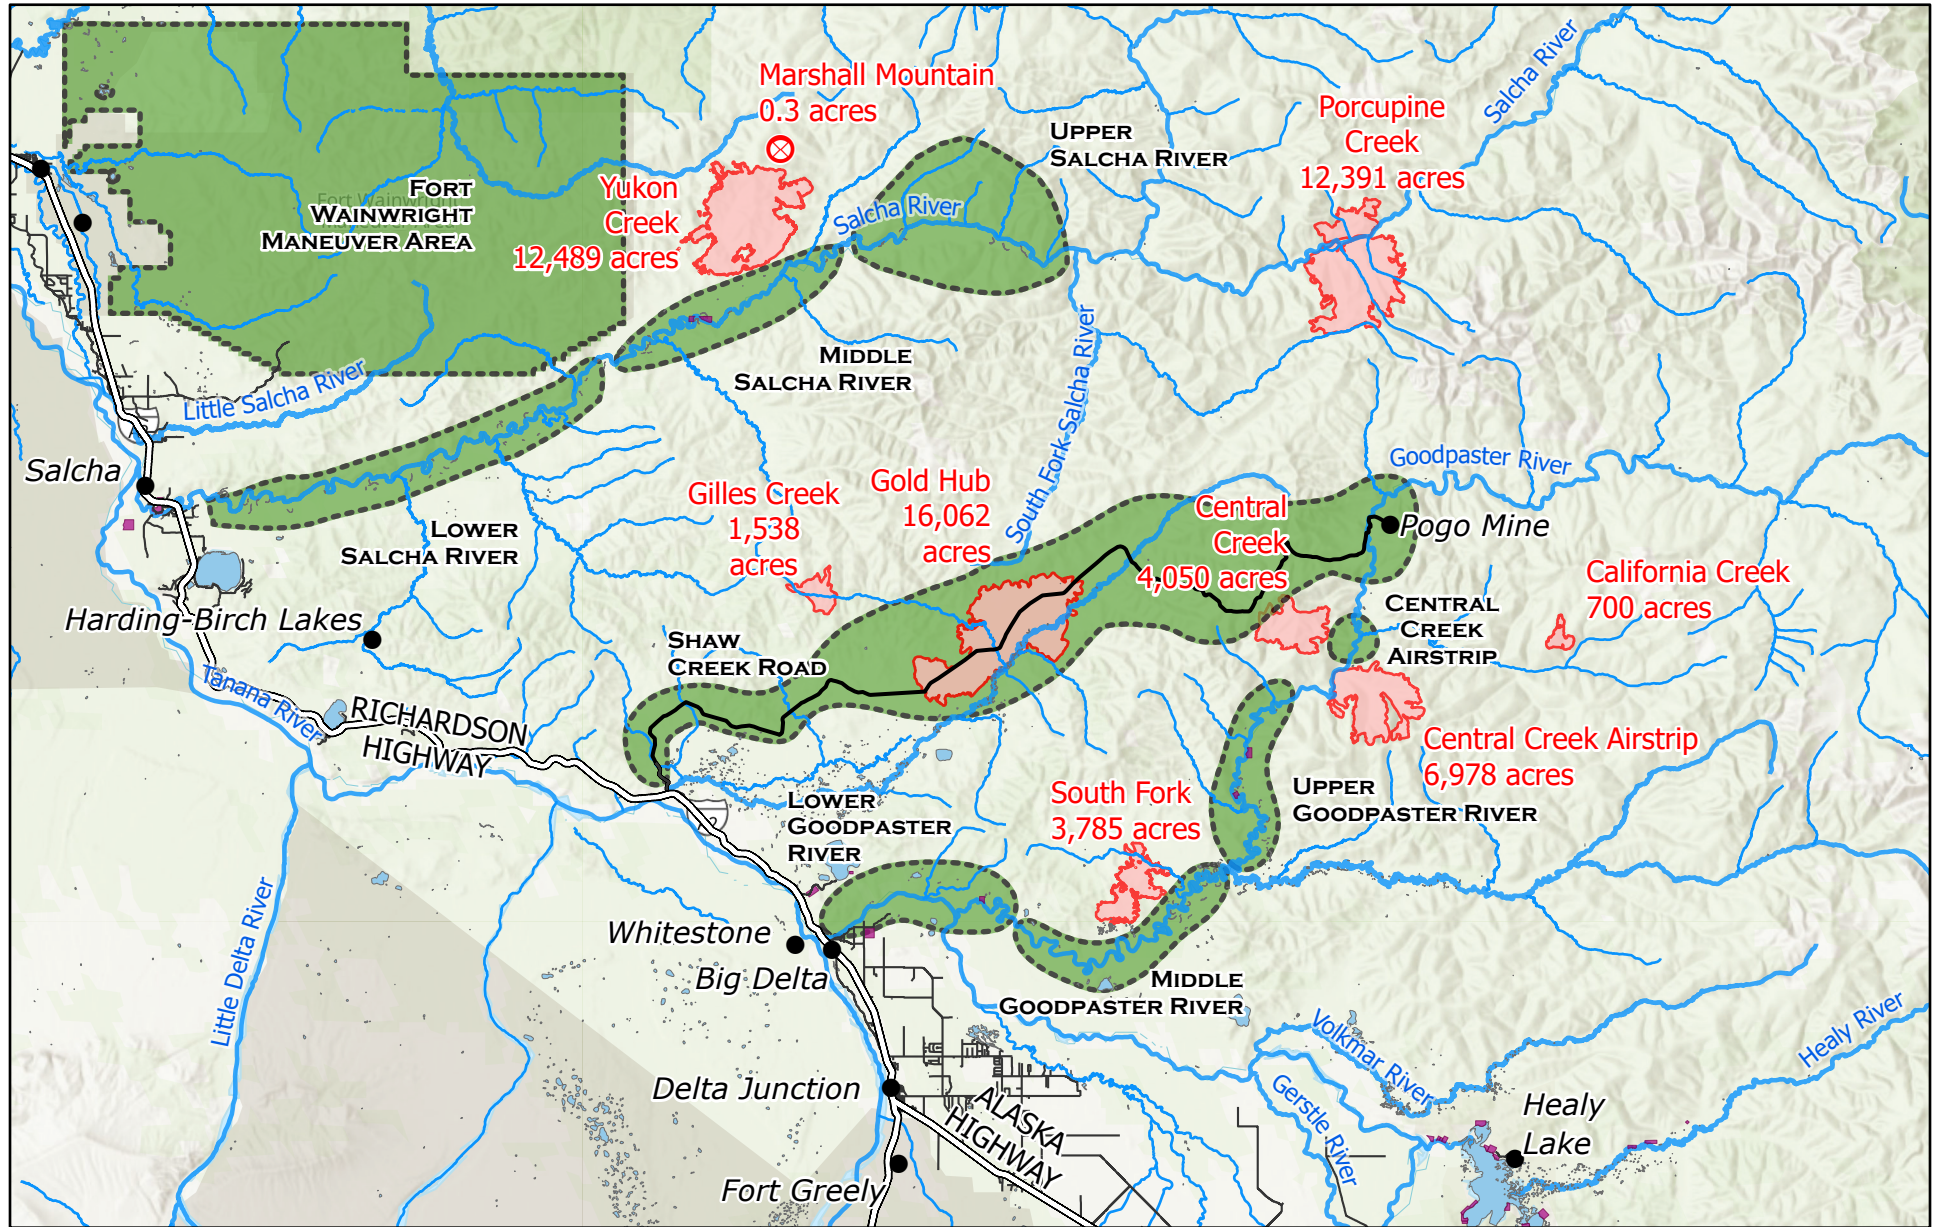

Middle Tanana Complex

7/16/2022

Middle Tanana Complex AK-DAS-212894

Total Acres in Complex: 57,993 Acres
as of 07/15/2022 0100 hrs

- | | | |
|--------------------------|-------------------------|------------------|
| Evacuation Status | Wildfire Fire Perimeter | Communities |
| CLEAR | Lakes | Road Centerlines |
| READY - Prepare and Plan | Native Allotments | Streams |
| SET - Prepare to Leave | Fires <20 Acres | |
| GO - Leave Without Delay | | |