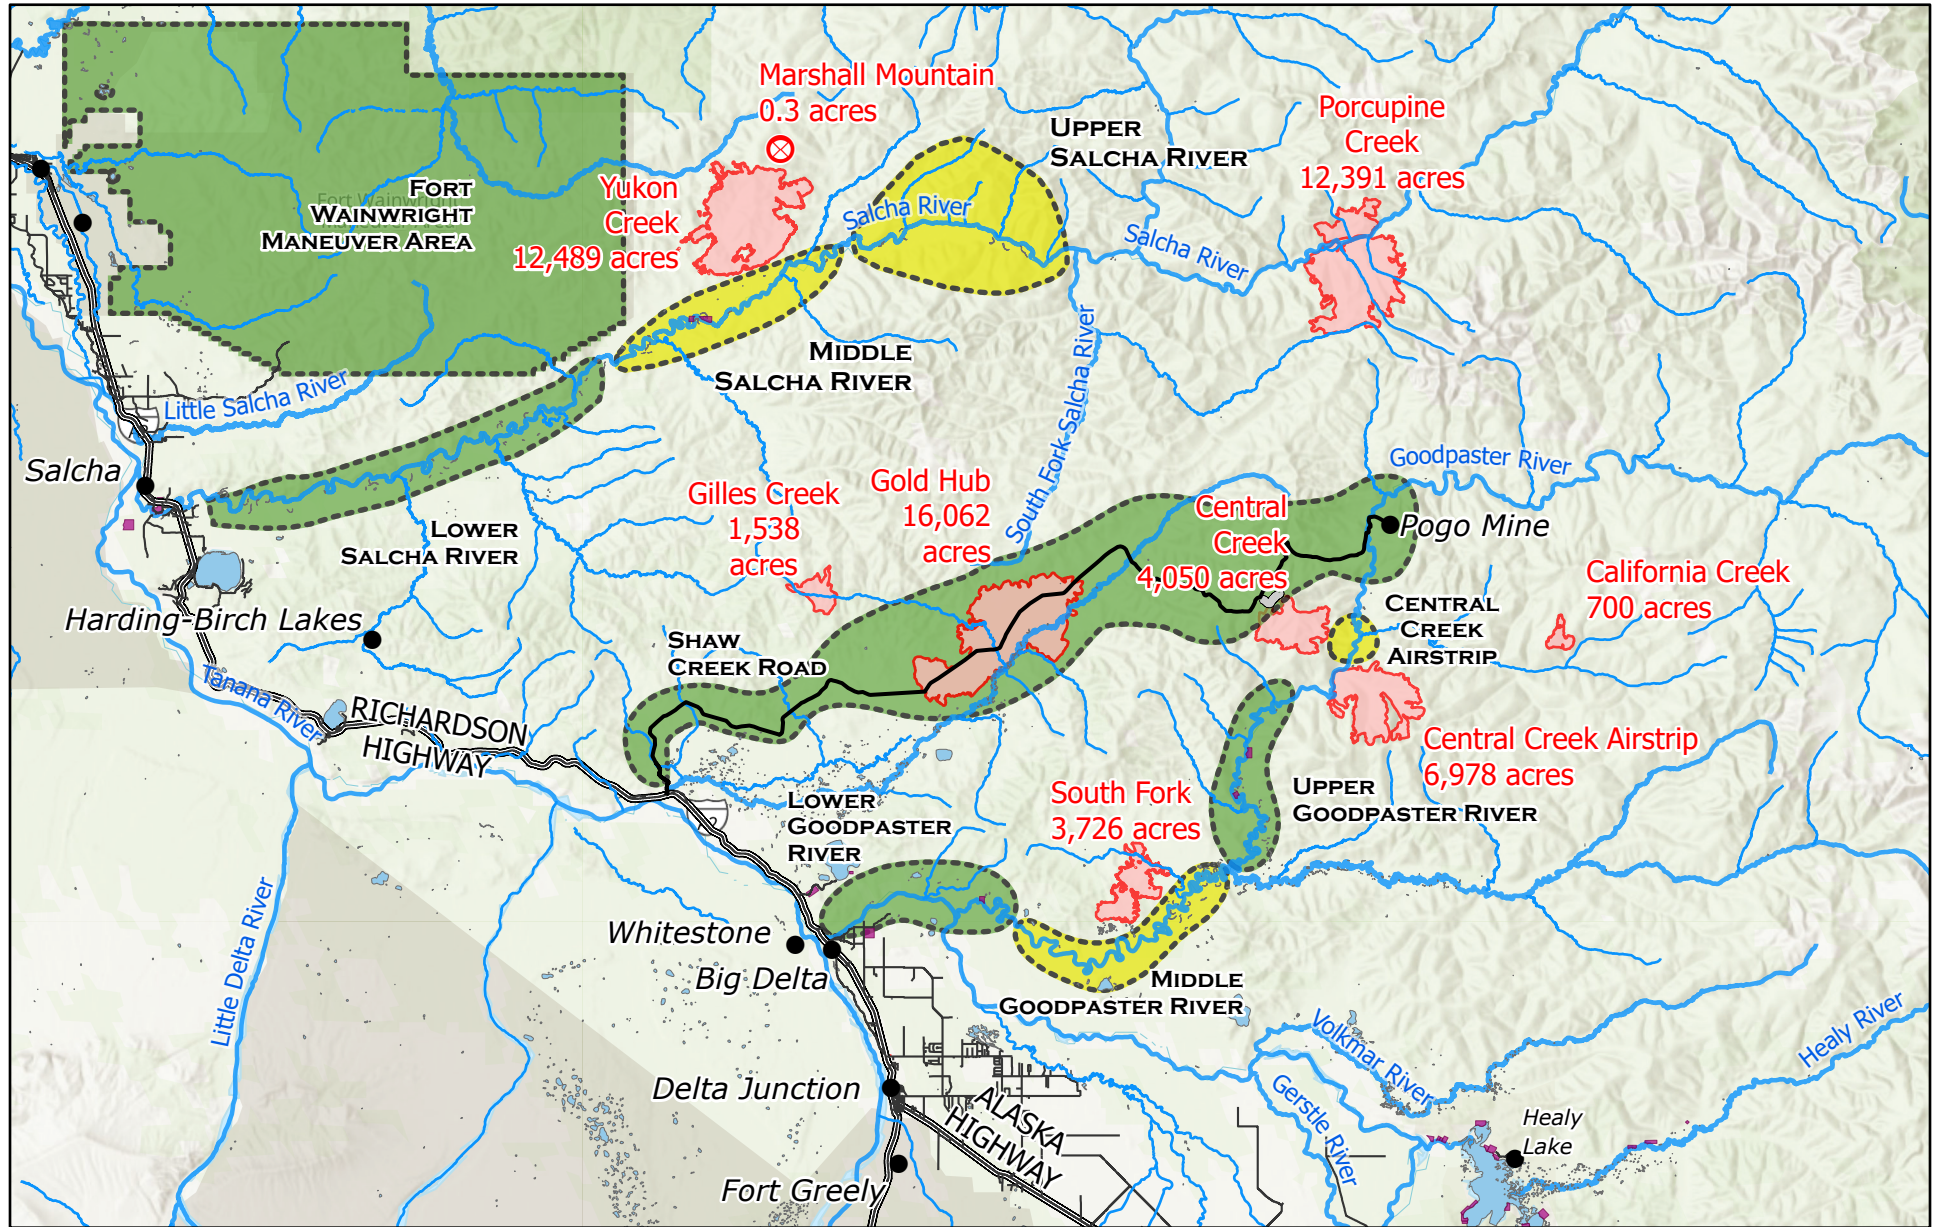

Middle Tanana Complex

7/12/2022

Middle Tanana Complex AK-DAS-212894

Total Acres in Complex: 57,934 Acres
as of 07/10/2022 1300 hrs

- | | | |
|--------------------------|-------------------------|---------------------------|
| CLEAR | Wildfire Fire Perimeter | Road Centerlines |
| READY - Prepare and Plan | Lakes | Streams |
| SET - Prepare to Leave | Native Allotments | Main Transportation Route |
| GO - Leave Without Delay | Fires <20 Acres | Communities |