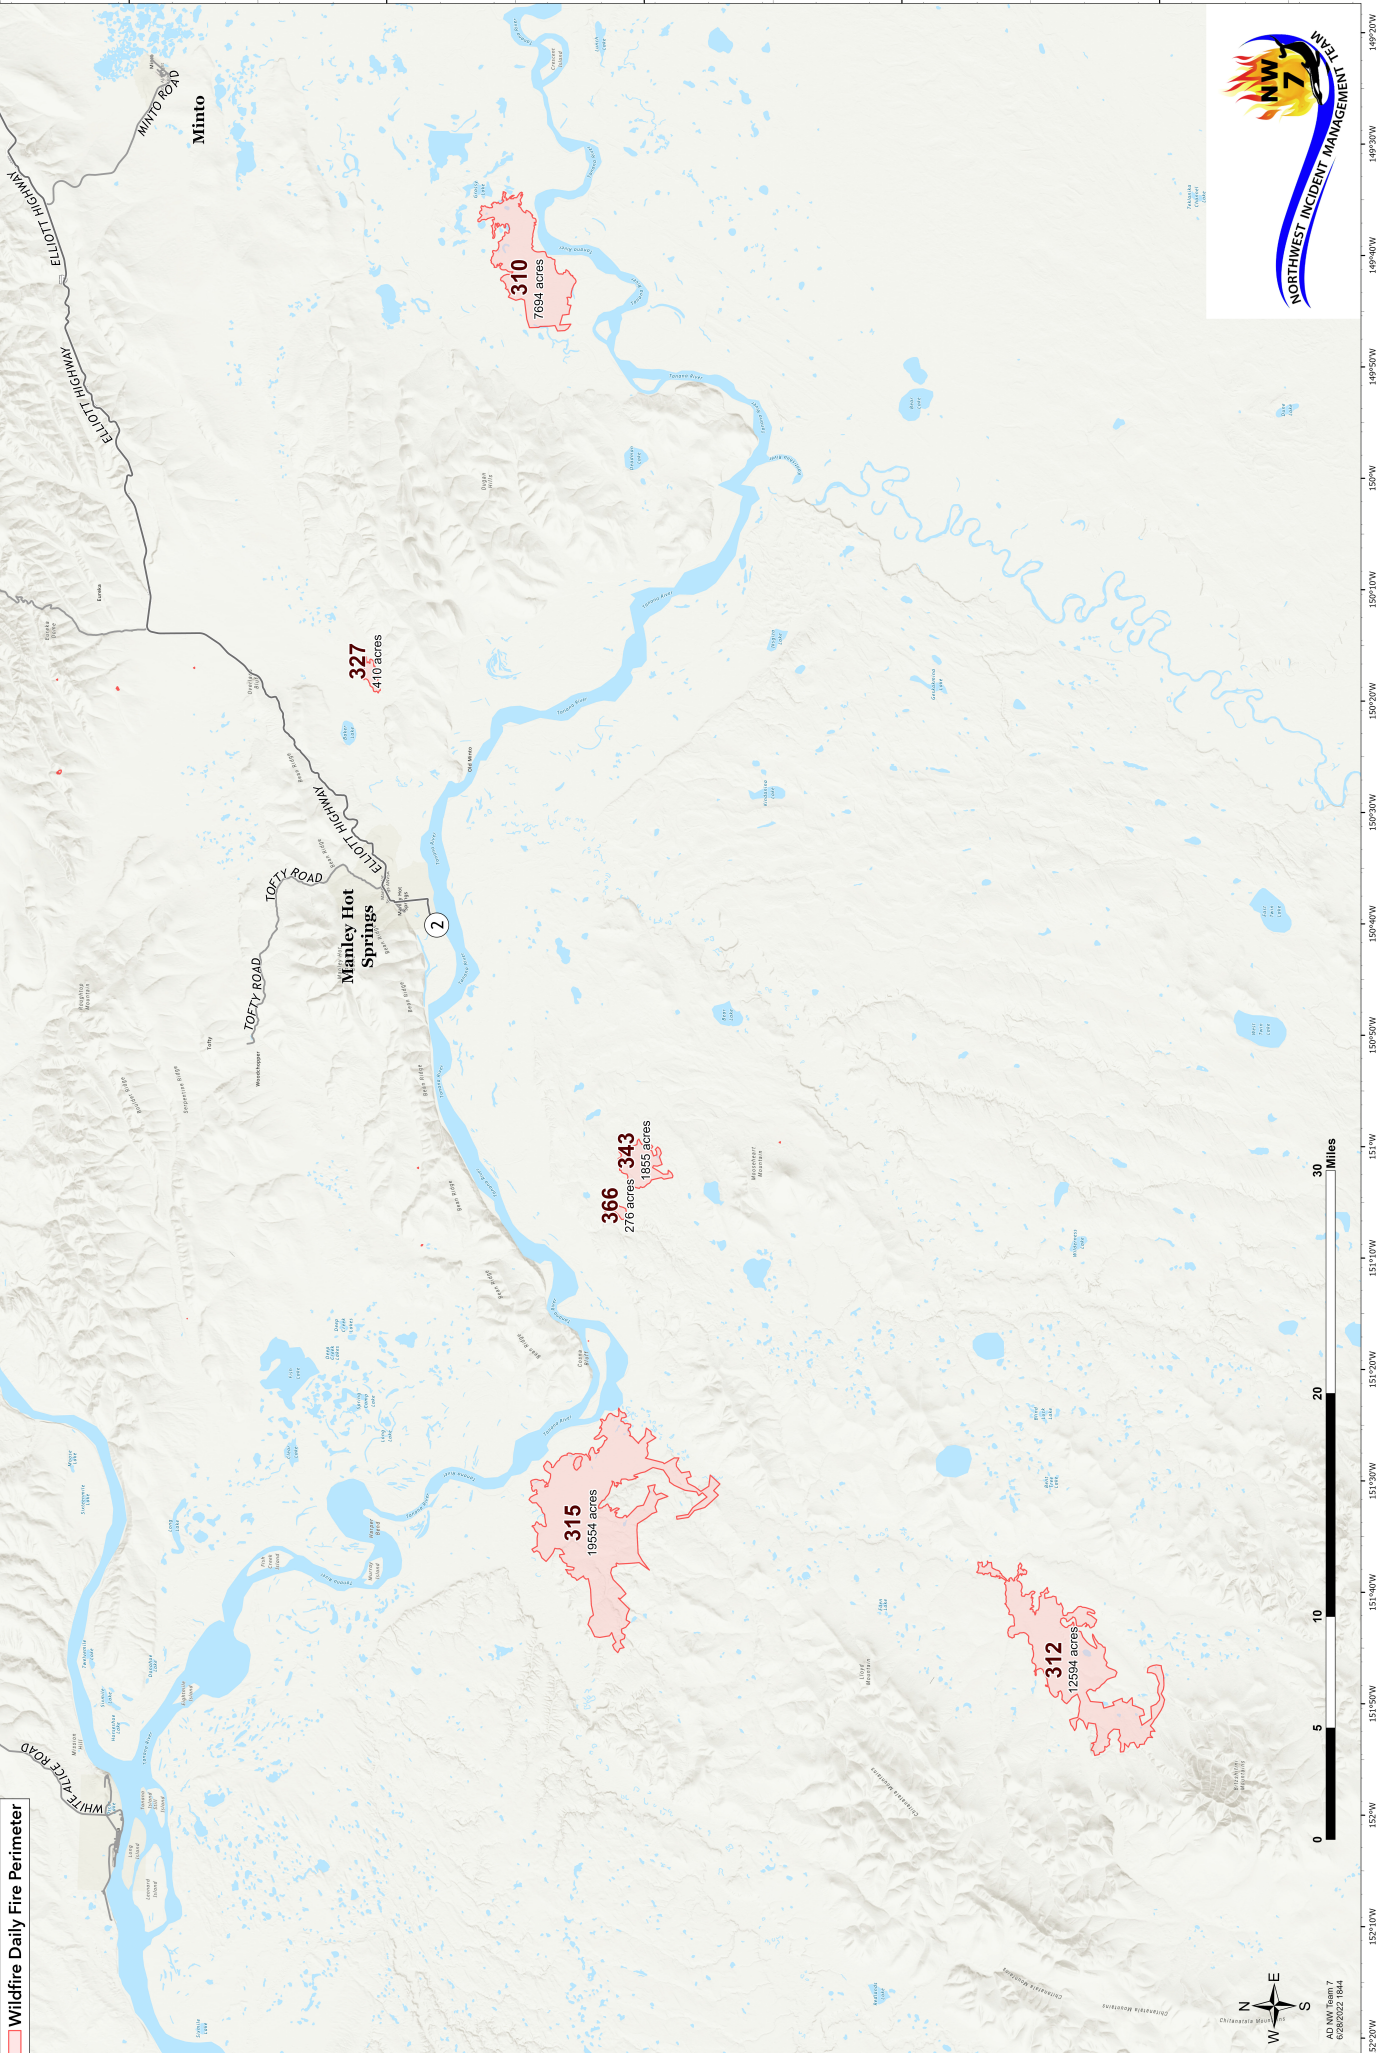

2022 Bean Complex Public Map

Bean Complex
AKTAD231898
06/29/2022

Wildfire Daily Fire Perimeter

US NWS
06/29/2022 18:44