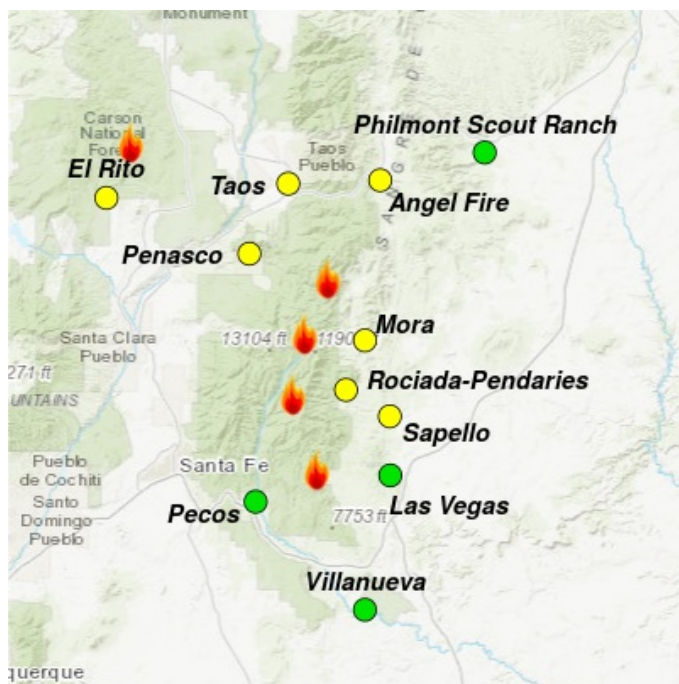

Smoke Outlook

6/16 - 6/17

Eastern New Mexico - Hermits Peak-Calf Canyon-Midnight Fires

Issued by Wildland Fire Air Quality Response Program on June 16, 2022 at 07:19 AM MDT

Fire
 Hermits Peak & Calf Canyon Fire is currently at 335,069 acres and 72% contained. The Midnight Fire is currently at 4,901 acres and 16% contained. For the latest fire information check [Inciweb](#).

Smoke
 Weather changes begin today with higher humidity and a chance for dry thunderstorms. Areas waking up to smoke this morning, should see some improvement around 9am. As the day progress, south-southeast winds will push smoke into Taos, Angel Fire, Penasco, and El Rito from the Hermits Peak-Calf Canyon Fires. Winds can be erratic ahead of a thunderstorm, pushing smoke into any direction. So, areas near the fires have the potential for brief periods of heavy smoke ahead of these storms. Stay alert to changing conditions.

Tomorrow we have a much better chance of thunderstorms with wetting rains.

Detailed Smoke Forecasts
 Location-specific smoke information is available at <https://outlooks.wildlandfiresmoke.net/outlook/6cfc6b93>