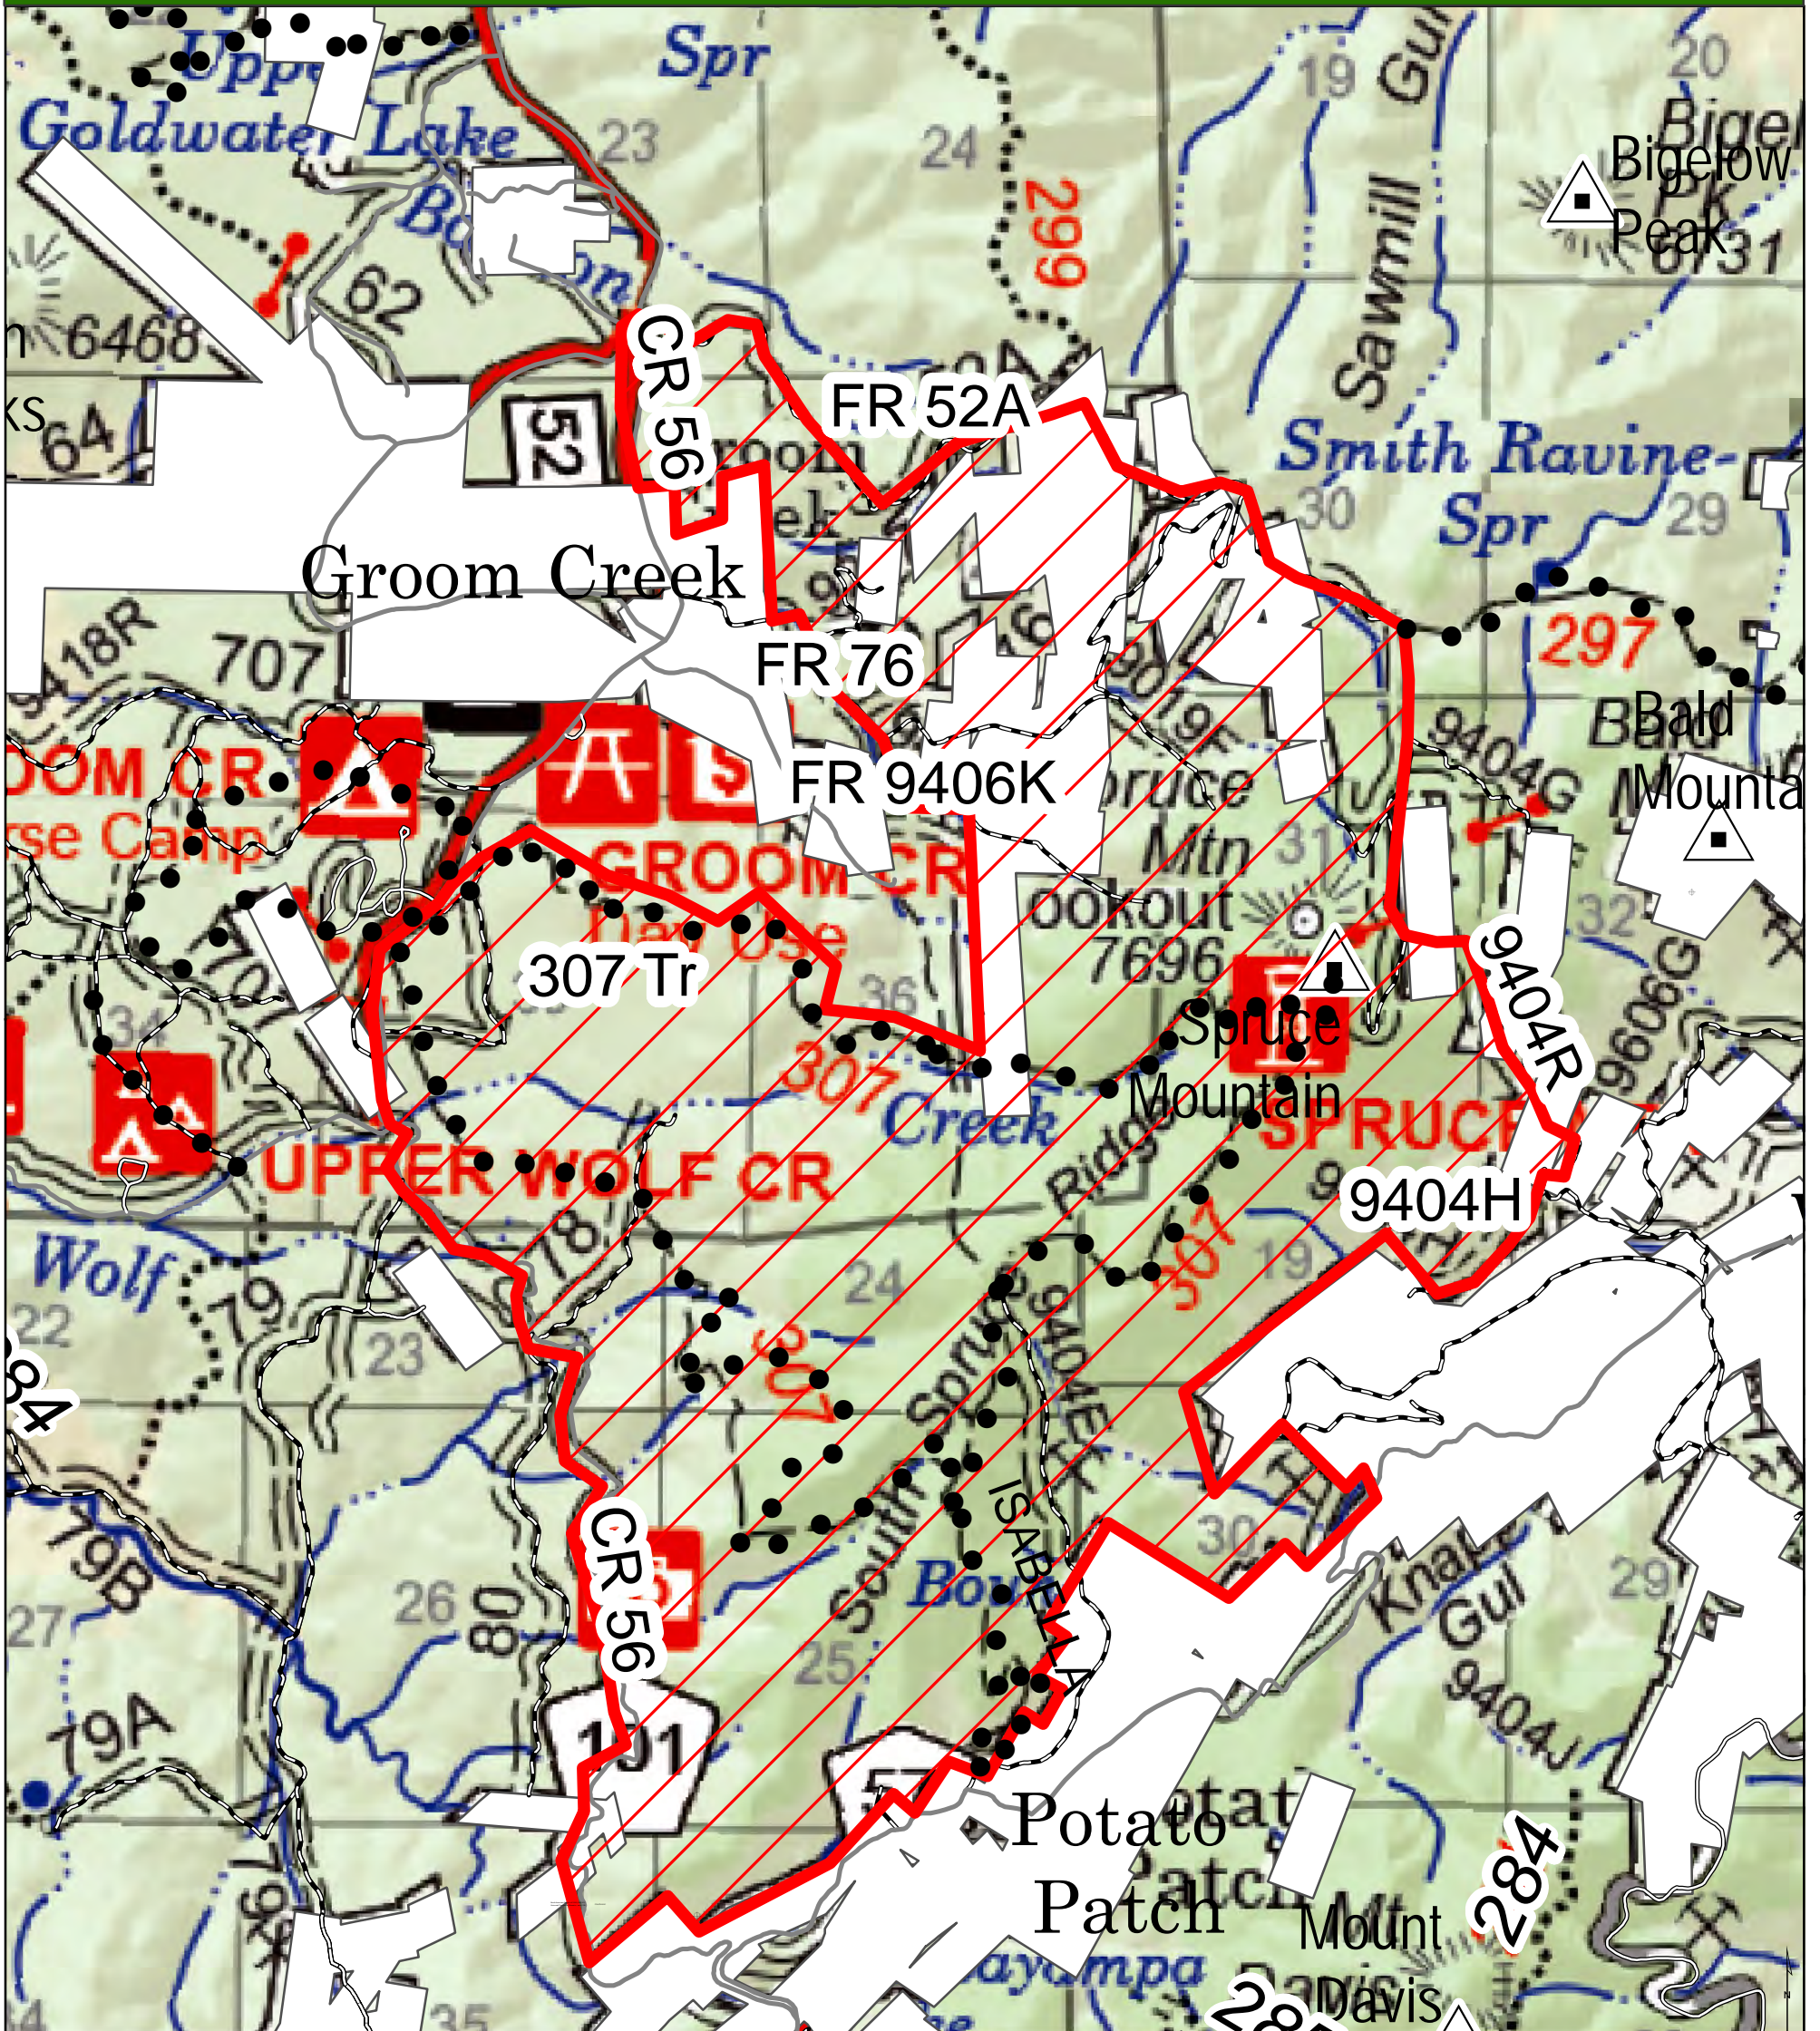

PRESCOTT NATIONAL FOREST
SOUTHWESTERN REGION

Exhibit A
Order # 03-09-03-22-07
Crooks Fire
Public Safety Closure
Prescott National Forest

 Restricted Area

0 0.2 0.4 0.8 Miles

This road, trail, and area closure affects only National Forest System roads, trails and lands within the closure area on Prescott National Forest. The closure does not apply to any non-National Forest System roads, trails or lands within the closure boundary.