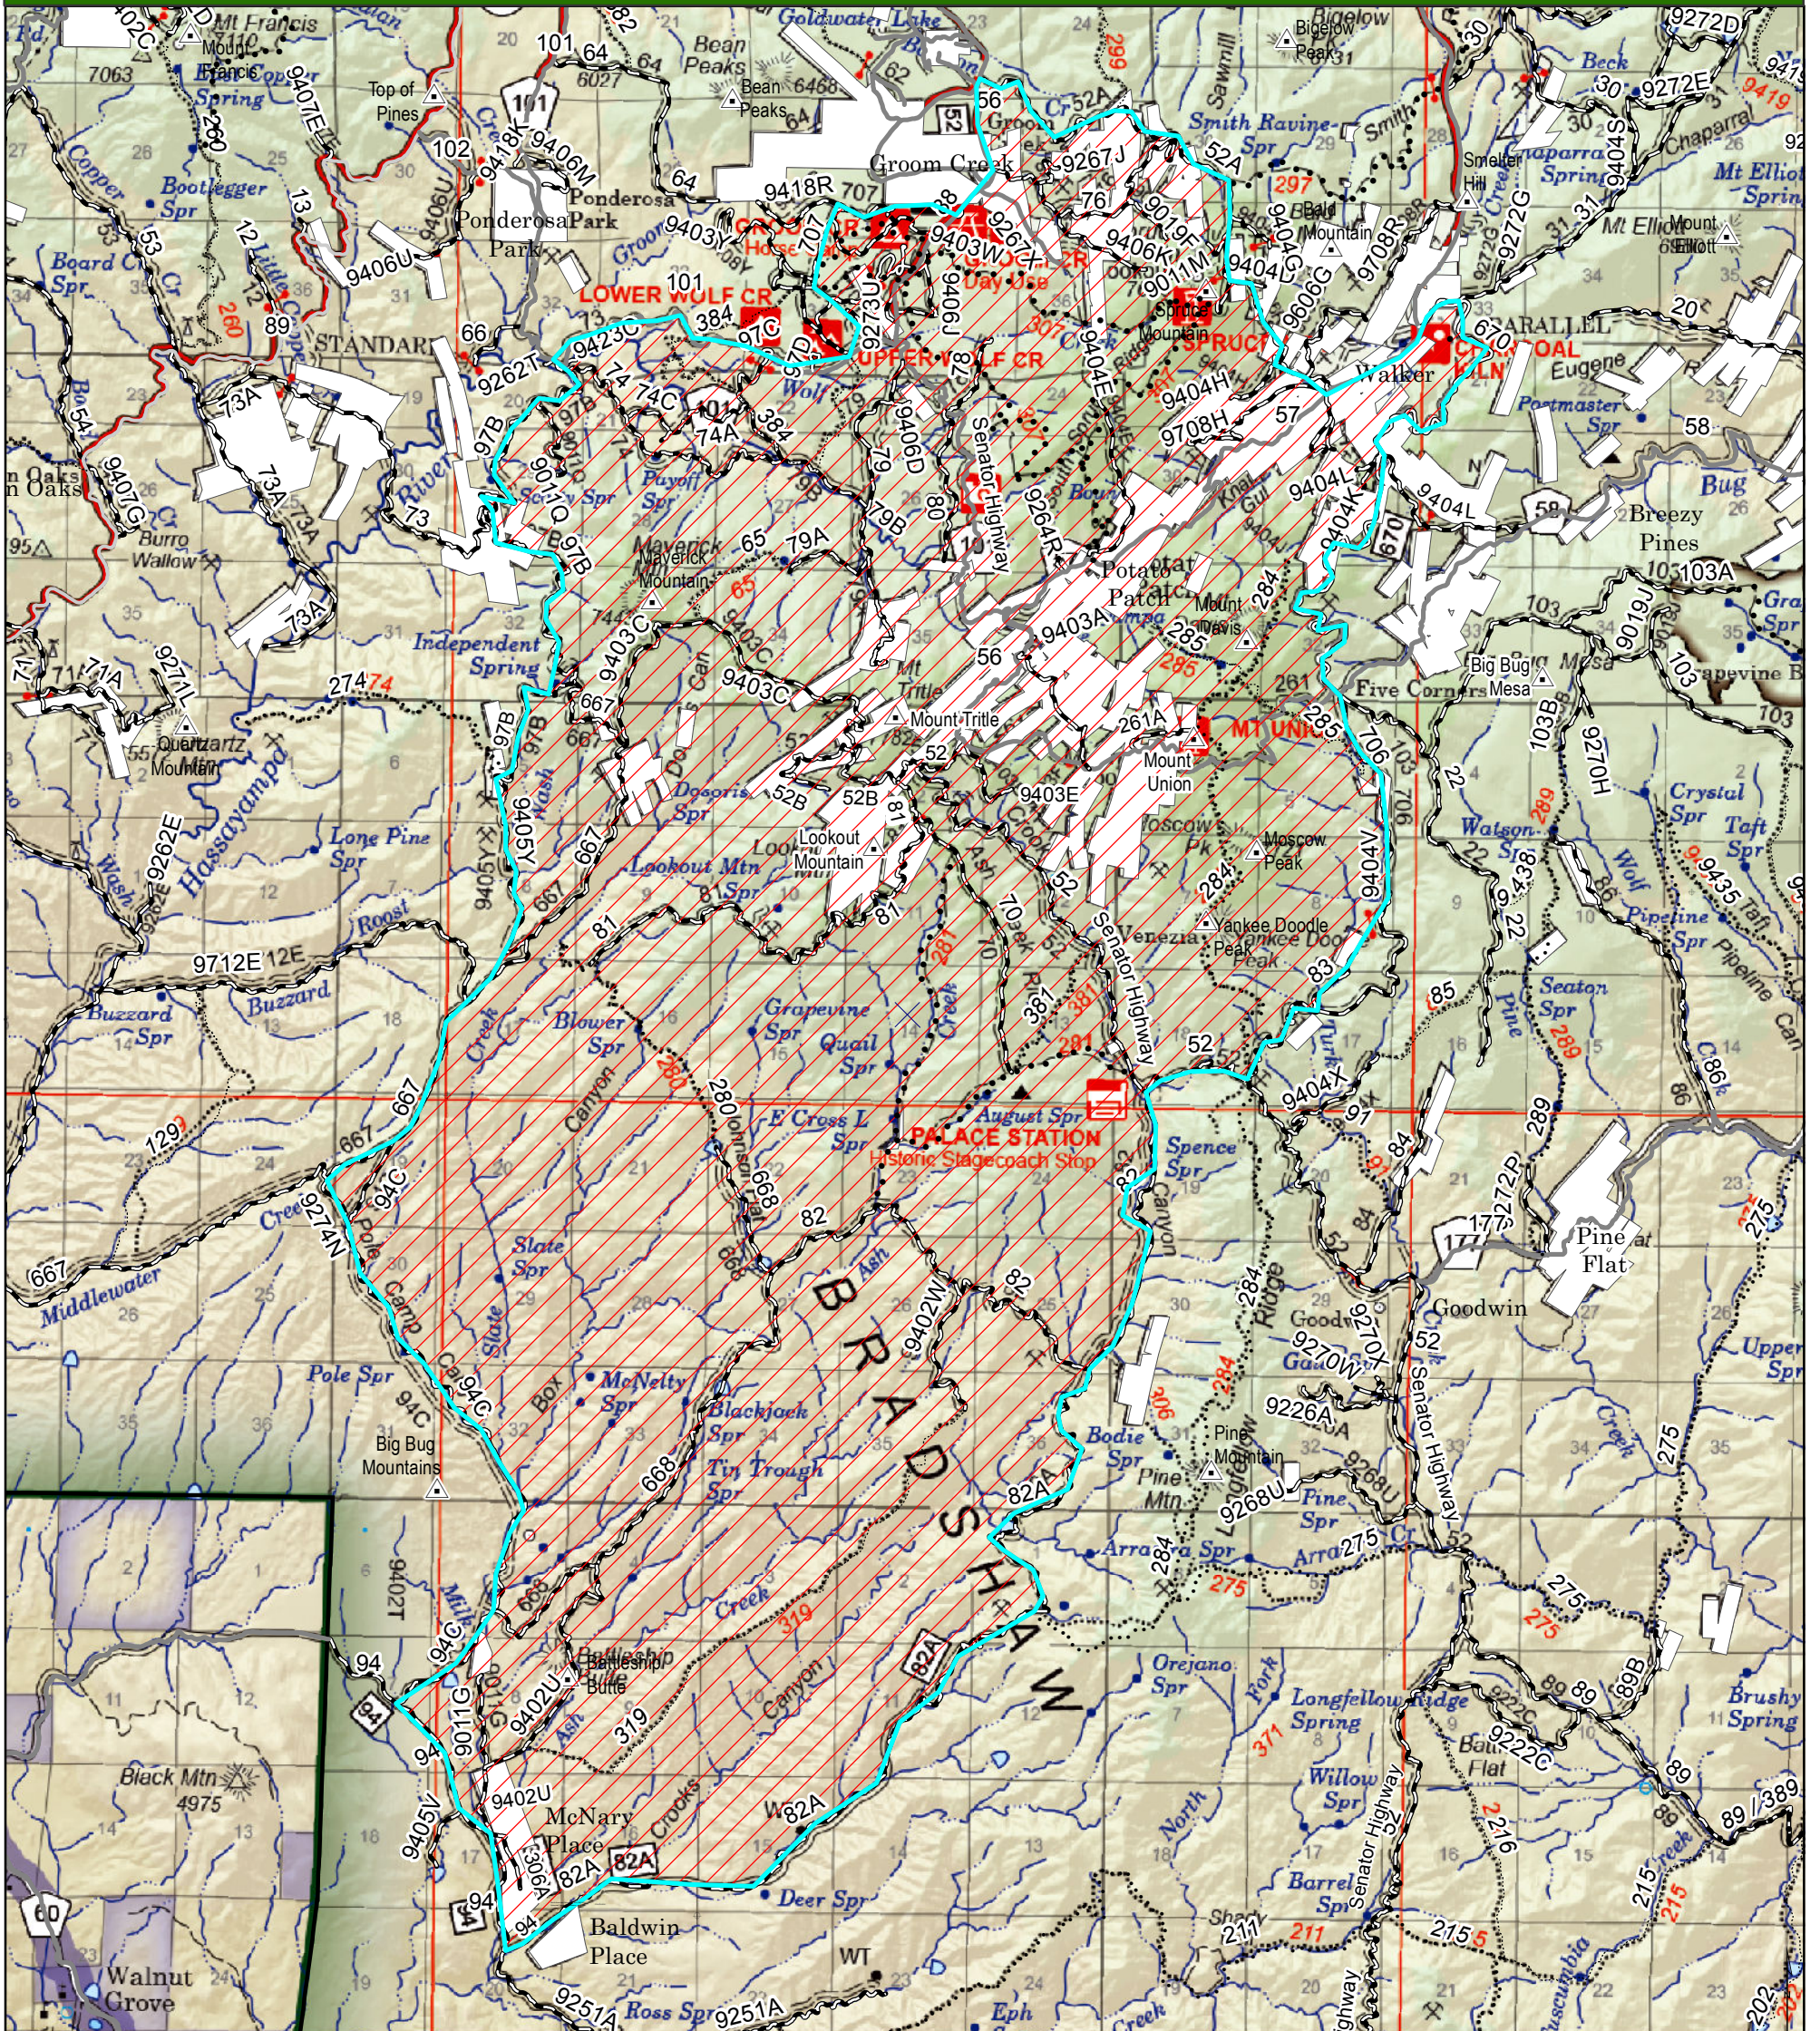

PRESCOTT NATIONAL FOREST

SOUTHWESTERN REGION

Exhibit A
Order # 03-09-03-22-06
Crooks Fire
Public Safety Closure
Prescott National Forest

 Restricted Area

This road, trail, and area closure affects only National Forest System roads, trails and lands within the closure area on Prescott National Forest. The closure does not apply to any non-National Forest System roads, trails or lands within the closure boundary.