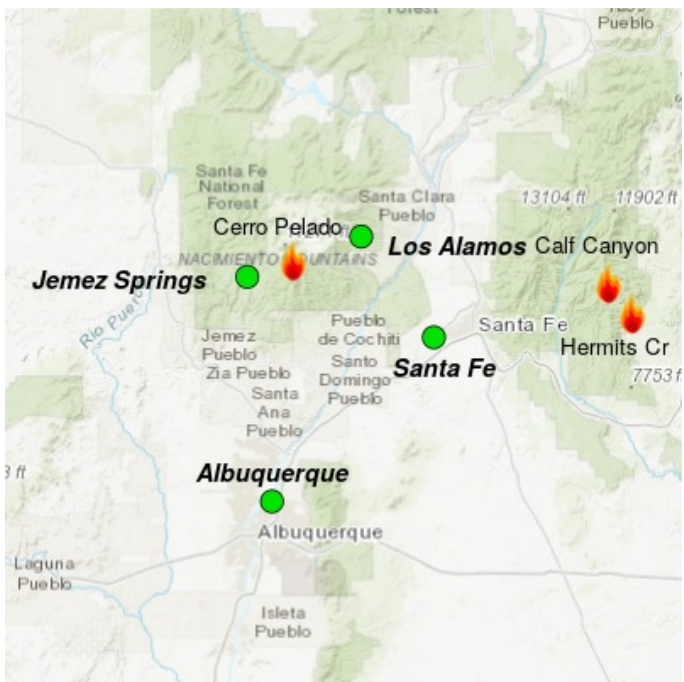

### Special Statement

Red Flag warning for strong winds and low relative humidity on Friday

### Fire

Fire Size: 5711 Acres, 5% contained. Fire behavior was more active yesterday and will continue to be active today with above normal temperatures and dry winds. Friday will bring a cold front with shifting strong, gusty winds leading to critical fire weather conditions.

### Smoke

Today's smoke will likely be similar to yesterday with GOOD air quality with periods of MODERATE. Friday's wind shift, due to the approaching cold front, will likely bring more smoke into Santa Fe area with periods of MODERATE and possibly into Unhealthy for Sensitive Groups (USG) air quality.