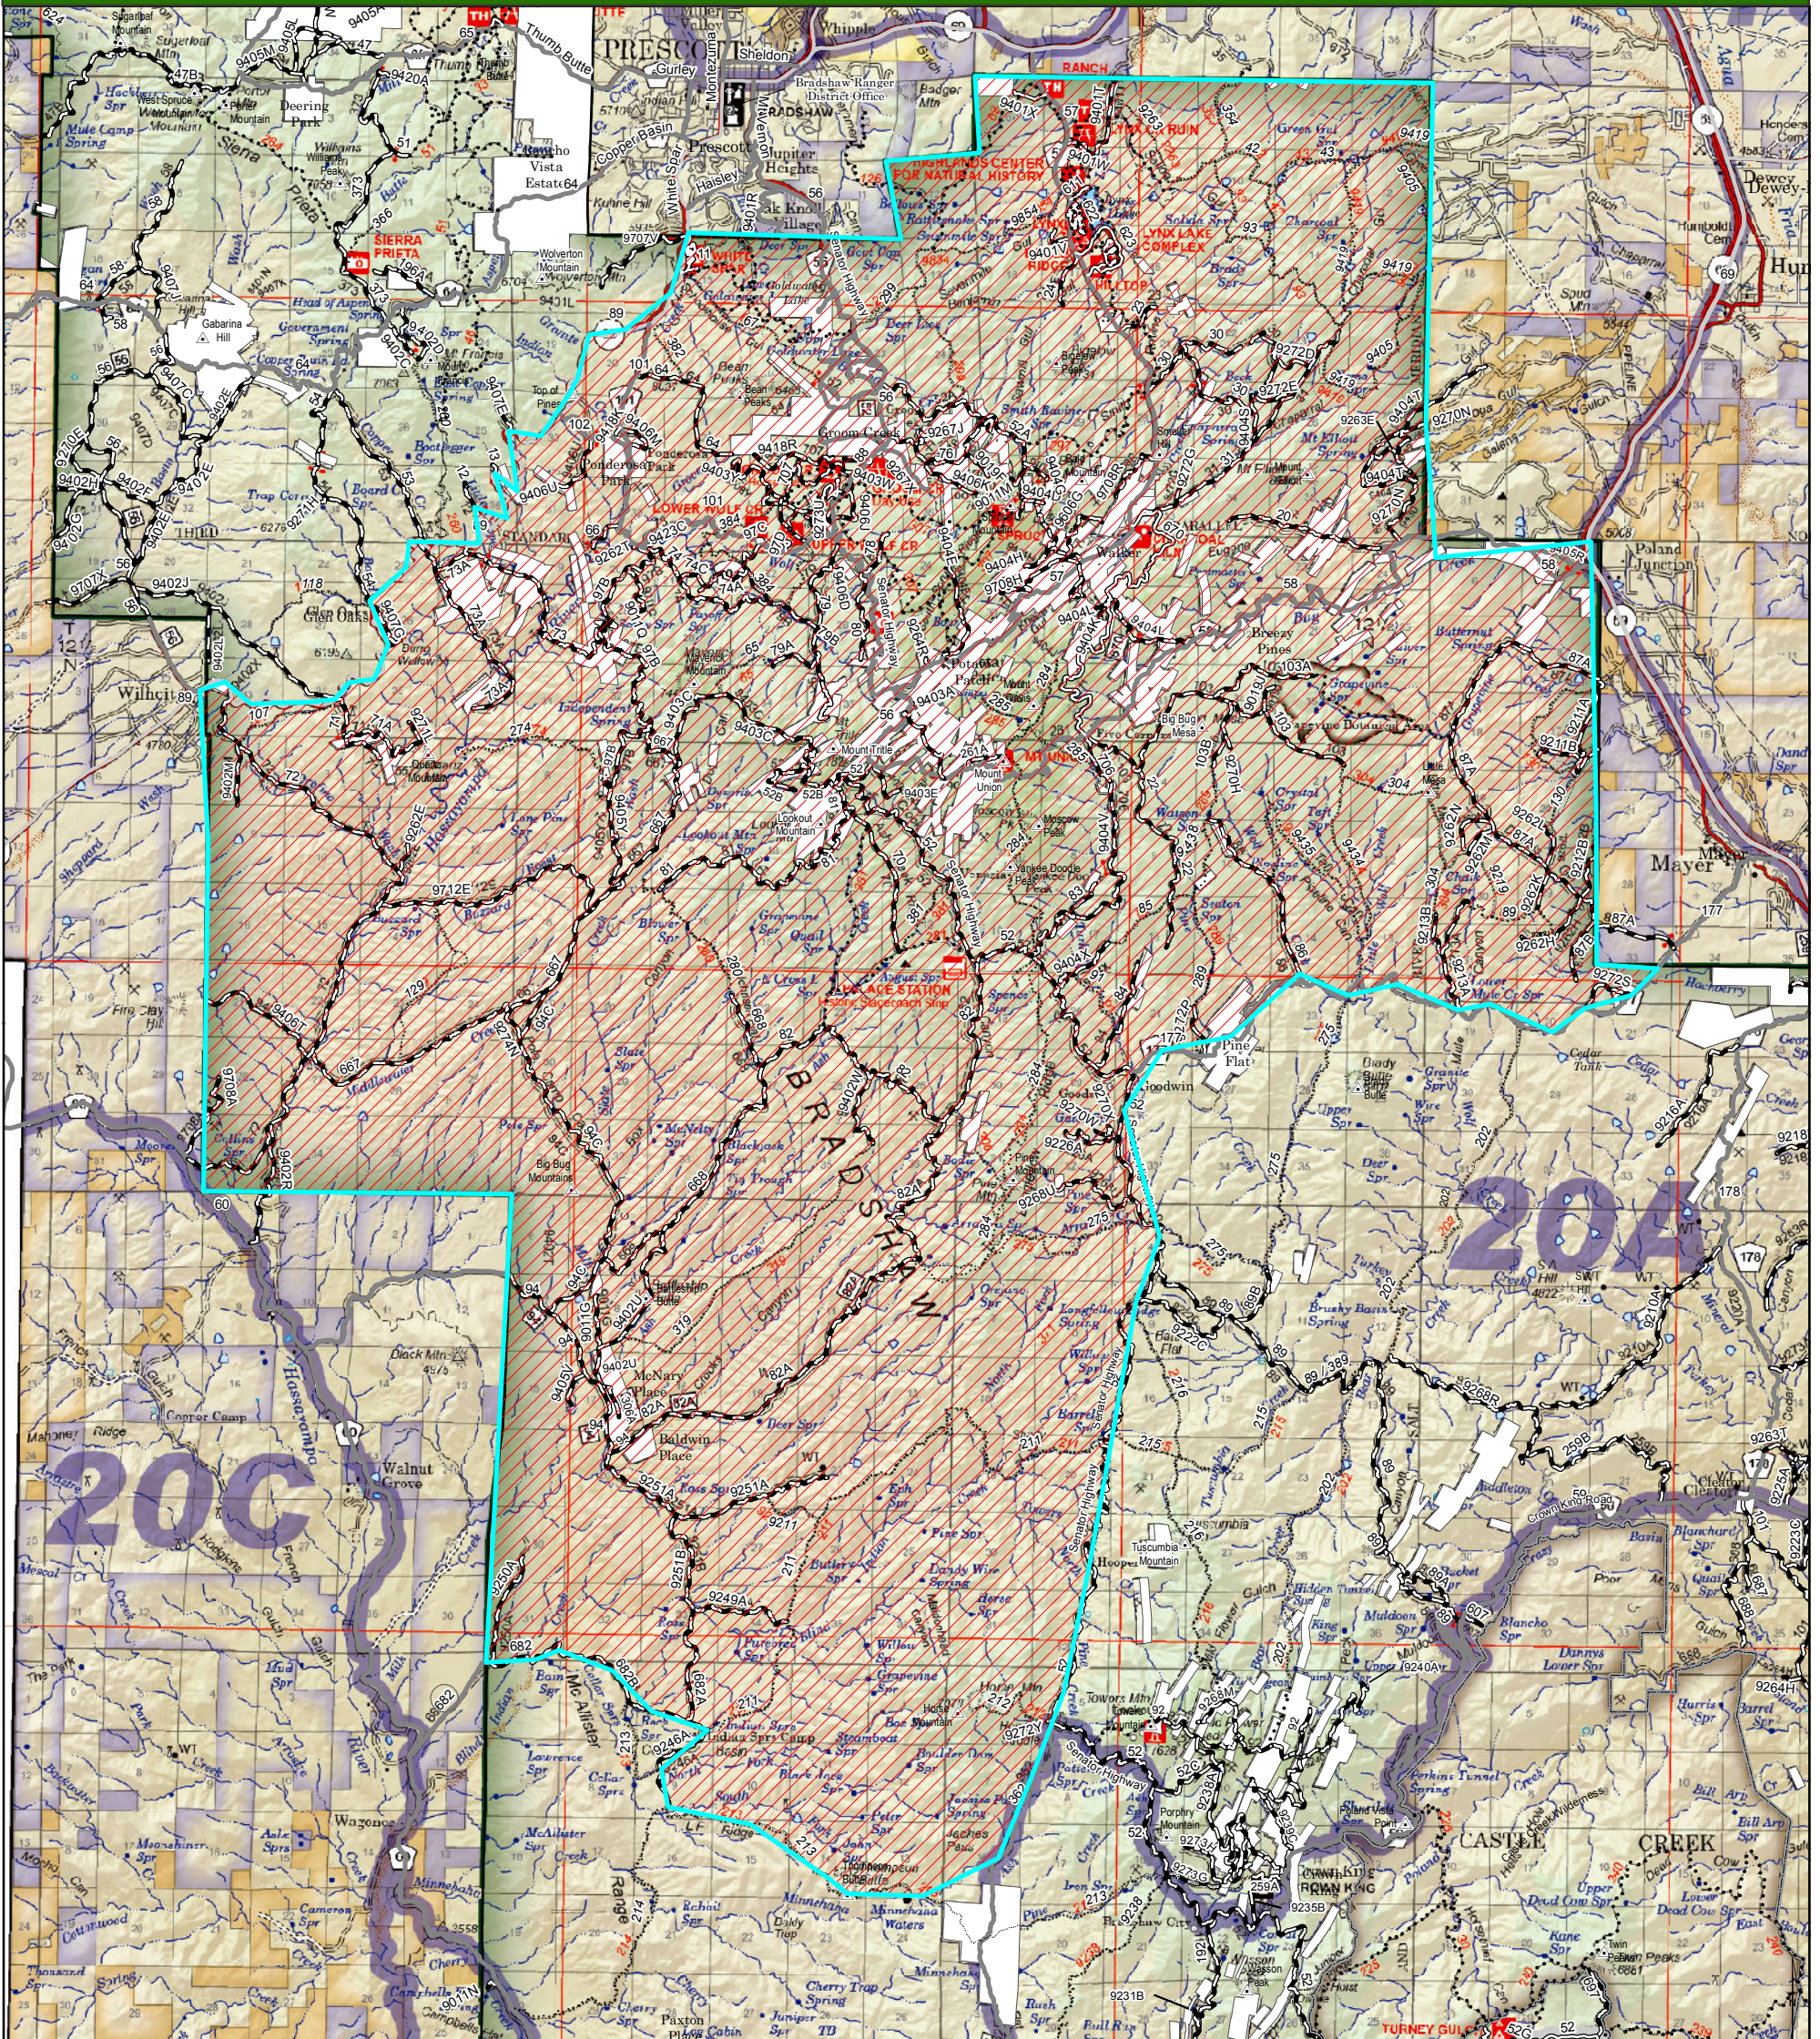

PRESCOTT NATIONAL FOREST SOUTHWESTERN REGION

Exhibit A
Order # 03-09-03-22-04
Crooks Fire
Public Safety Closure
Prescott National Forest

Closure Area

This road, trail, and area closure affects only National Forest System roads, trails and lands within the closure area on Prescott National Forest. The closure does not apply to any non-National Forest System roads, trails or lands within the closure boundary.