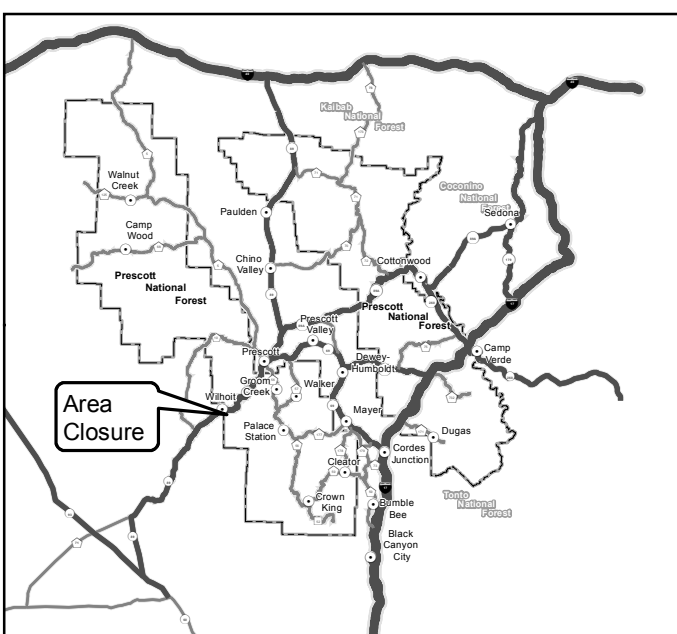

PRESCOTT NATIONAL FOREST SOUTHWESTERN REGION

Exhibit A
Order # 03-09-03-22-04
Crooks Fire
Public Safety Closure
Prescott National Forest

Closure Area

This road, trail, and area closure affects only National Forest System roads, trails and lands within the closure area on Prescott National Forest. The closure does not apply to any non-National Forest System roads, trails or lands within the closure boundary.