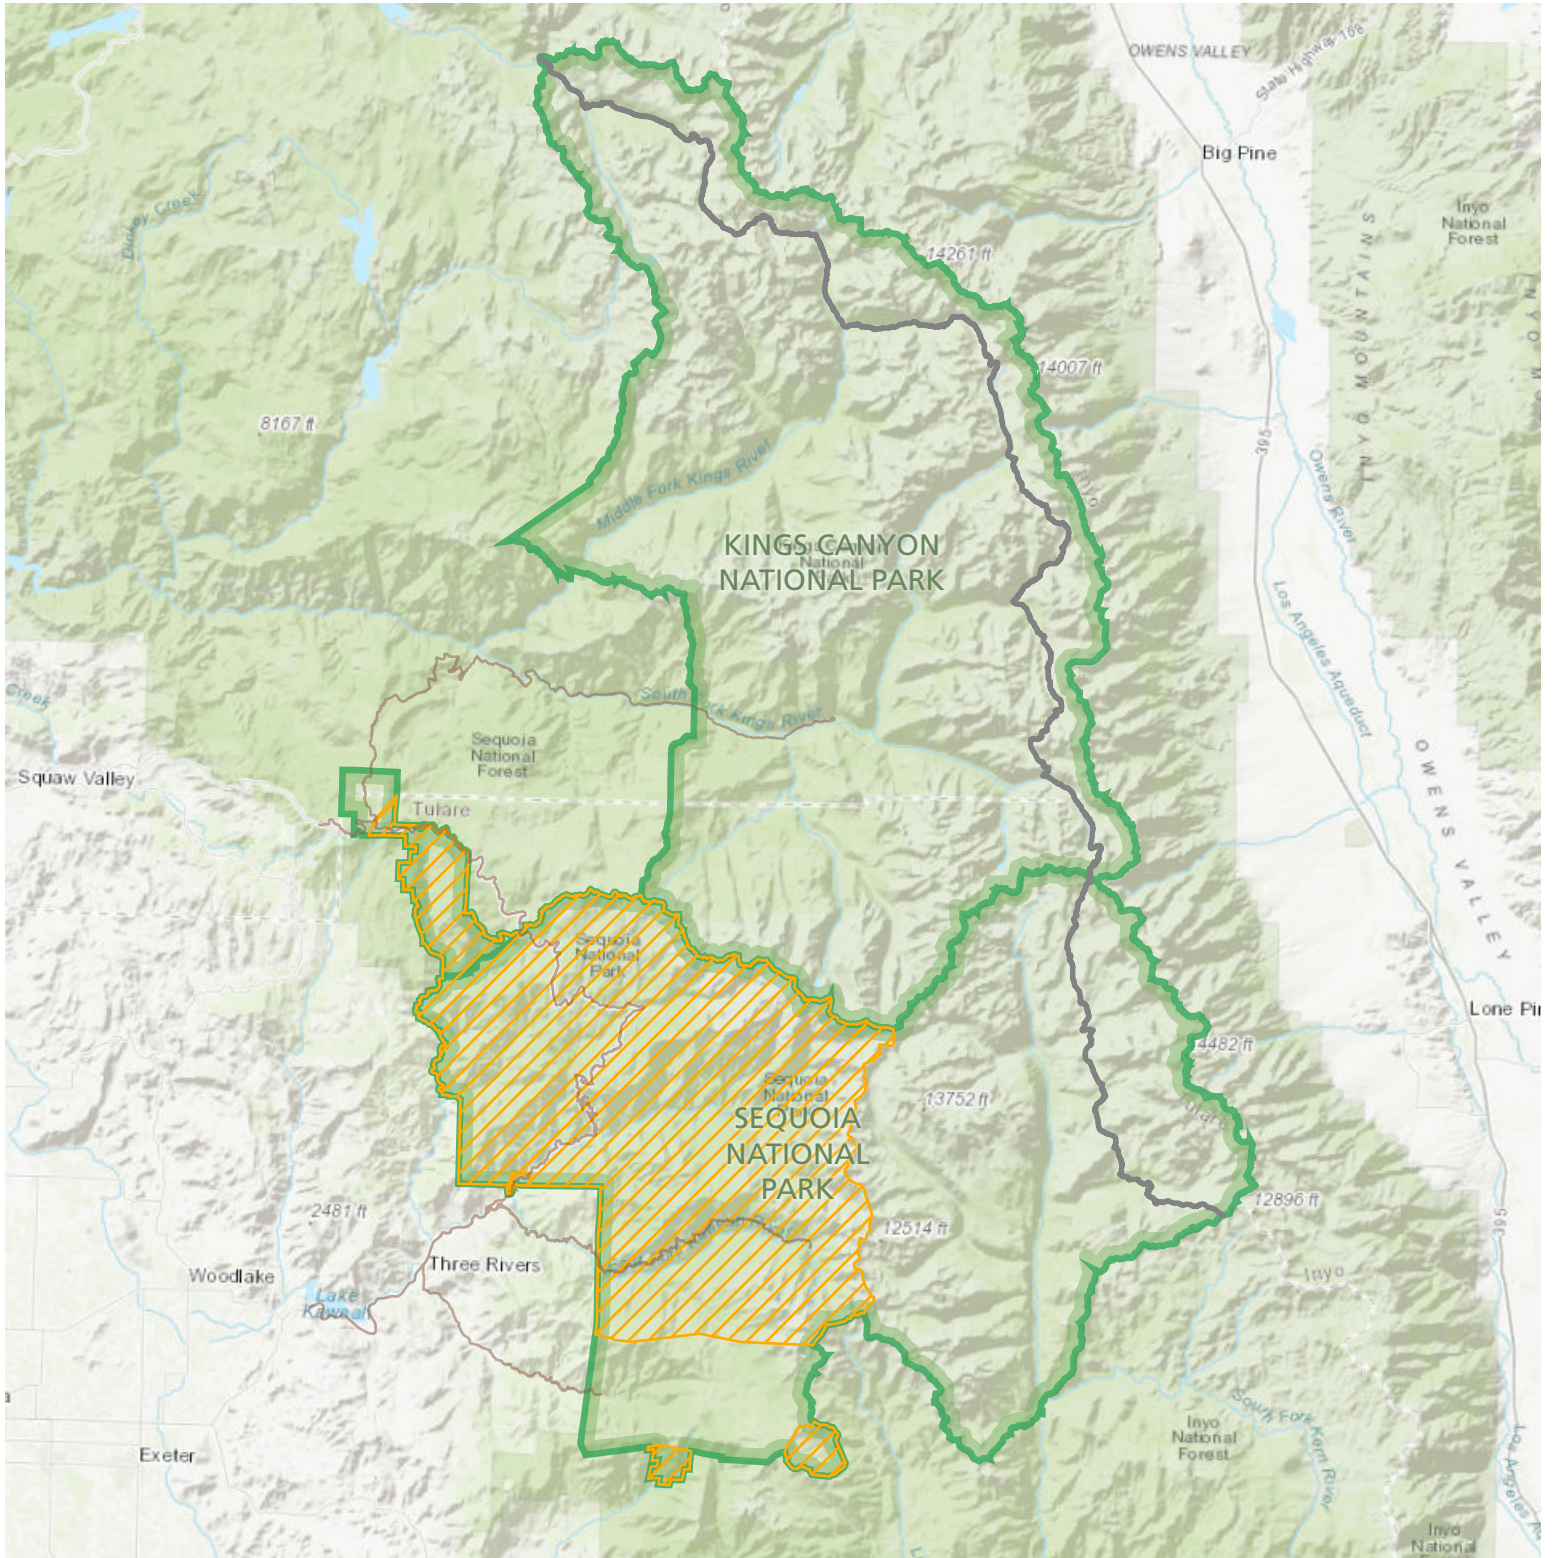

# Sequoia and Kings Canyon National Parks Closure Areas 10/18/2021

NPS Boundaries

Pacific Crest Trail

Major Roads

Closures 20211018