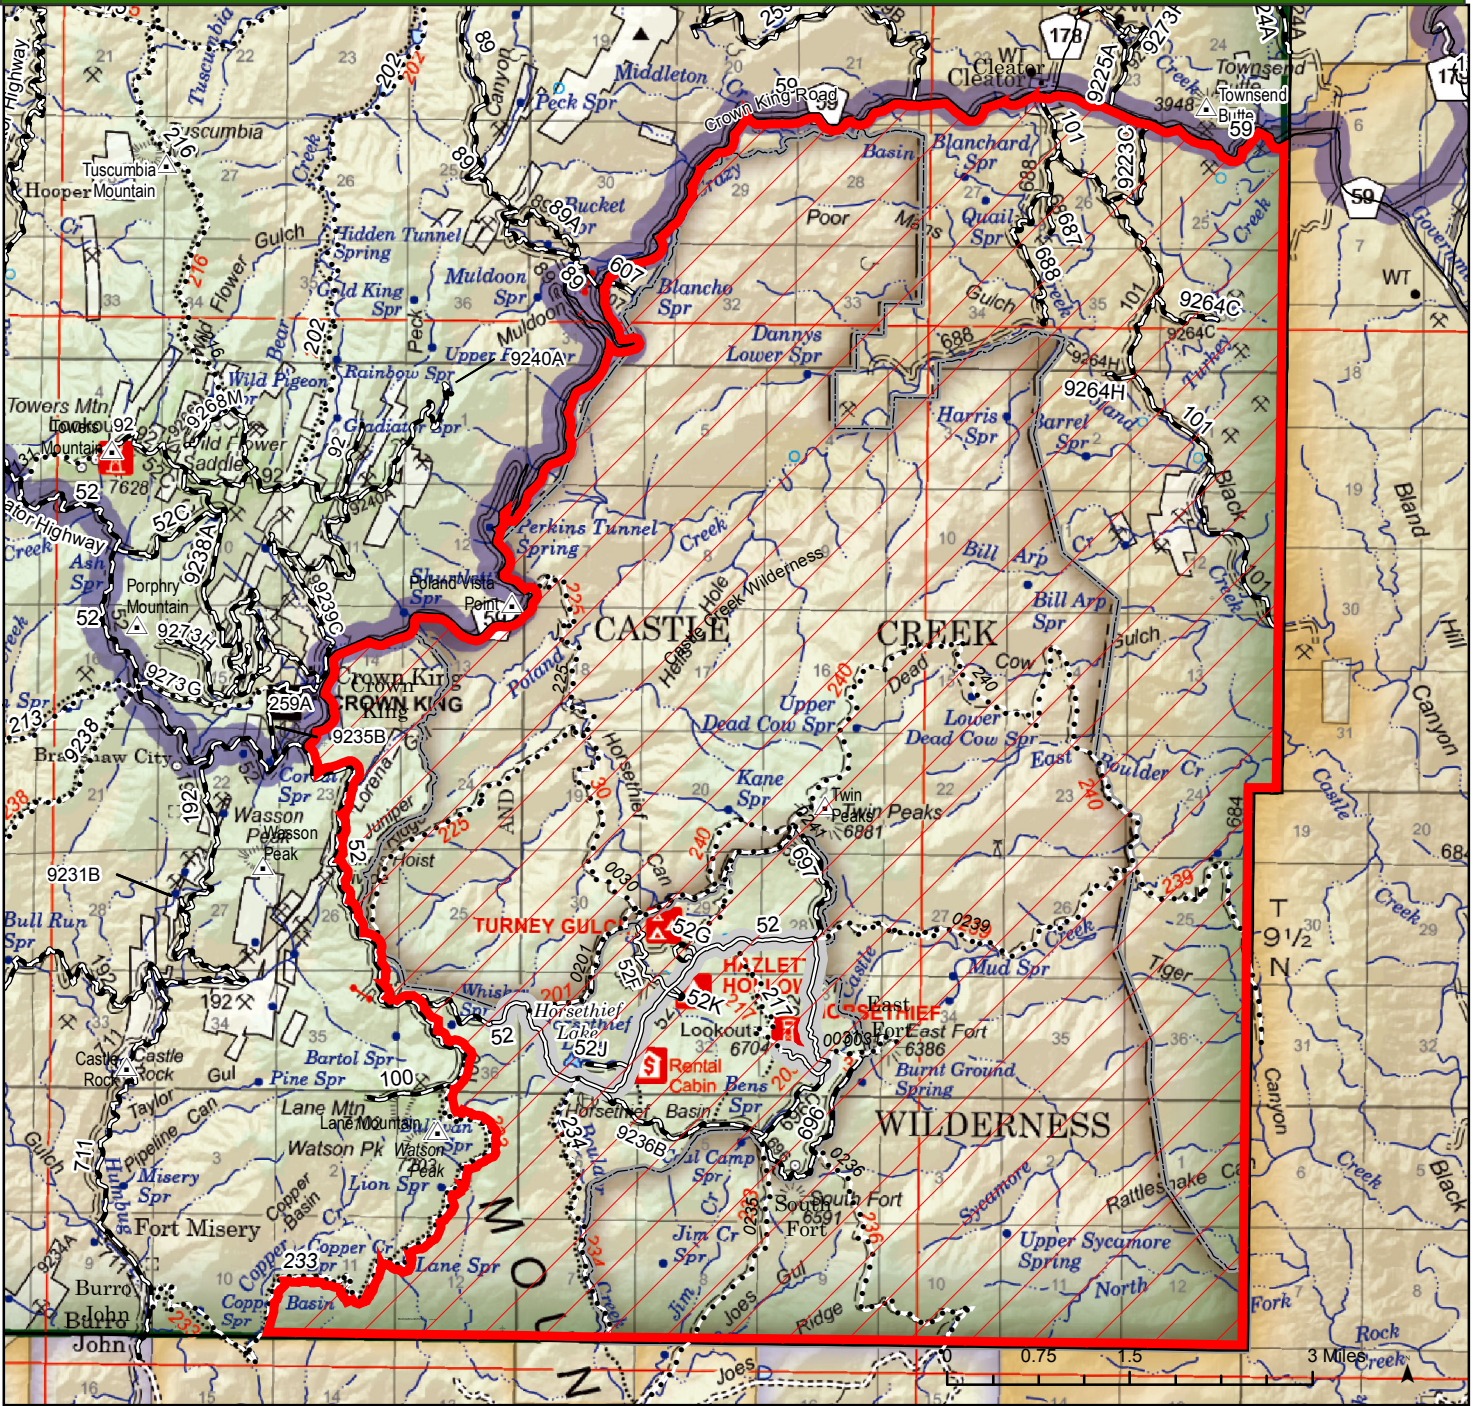

PRESCOTT NATIONAL FOREST SOUTHWESTERN REGION

DRAFT _ Exhibit A
Order # 03-09-03-21-284
Area Closure
Prescott National Forest

Restricted Area

This road, trail, and area closure affects only National Forest System roads, trails and lands within the closure area on Prescott National Forest. The closure does not apply to any non-National Forest System roads, trails or lands within the closure boundary.