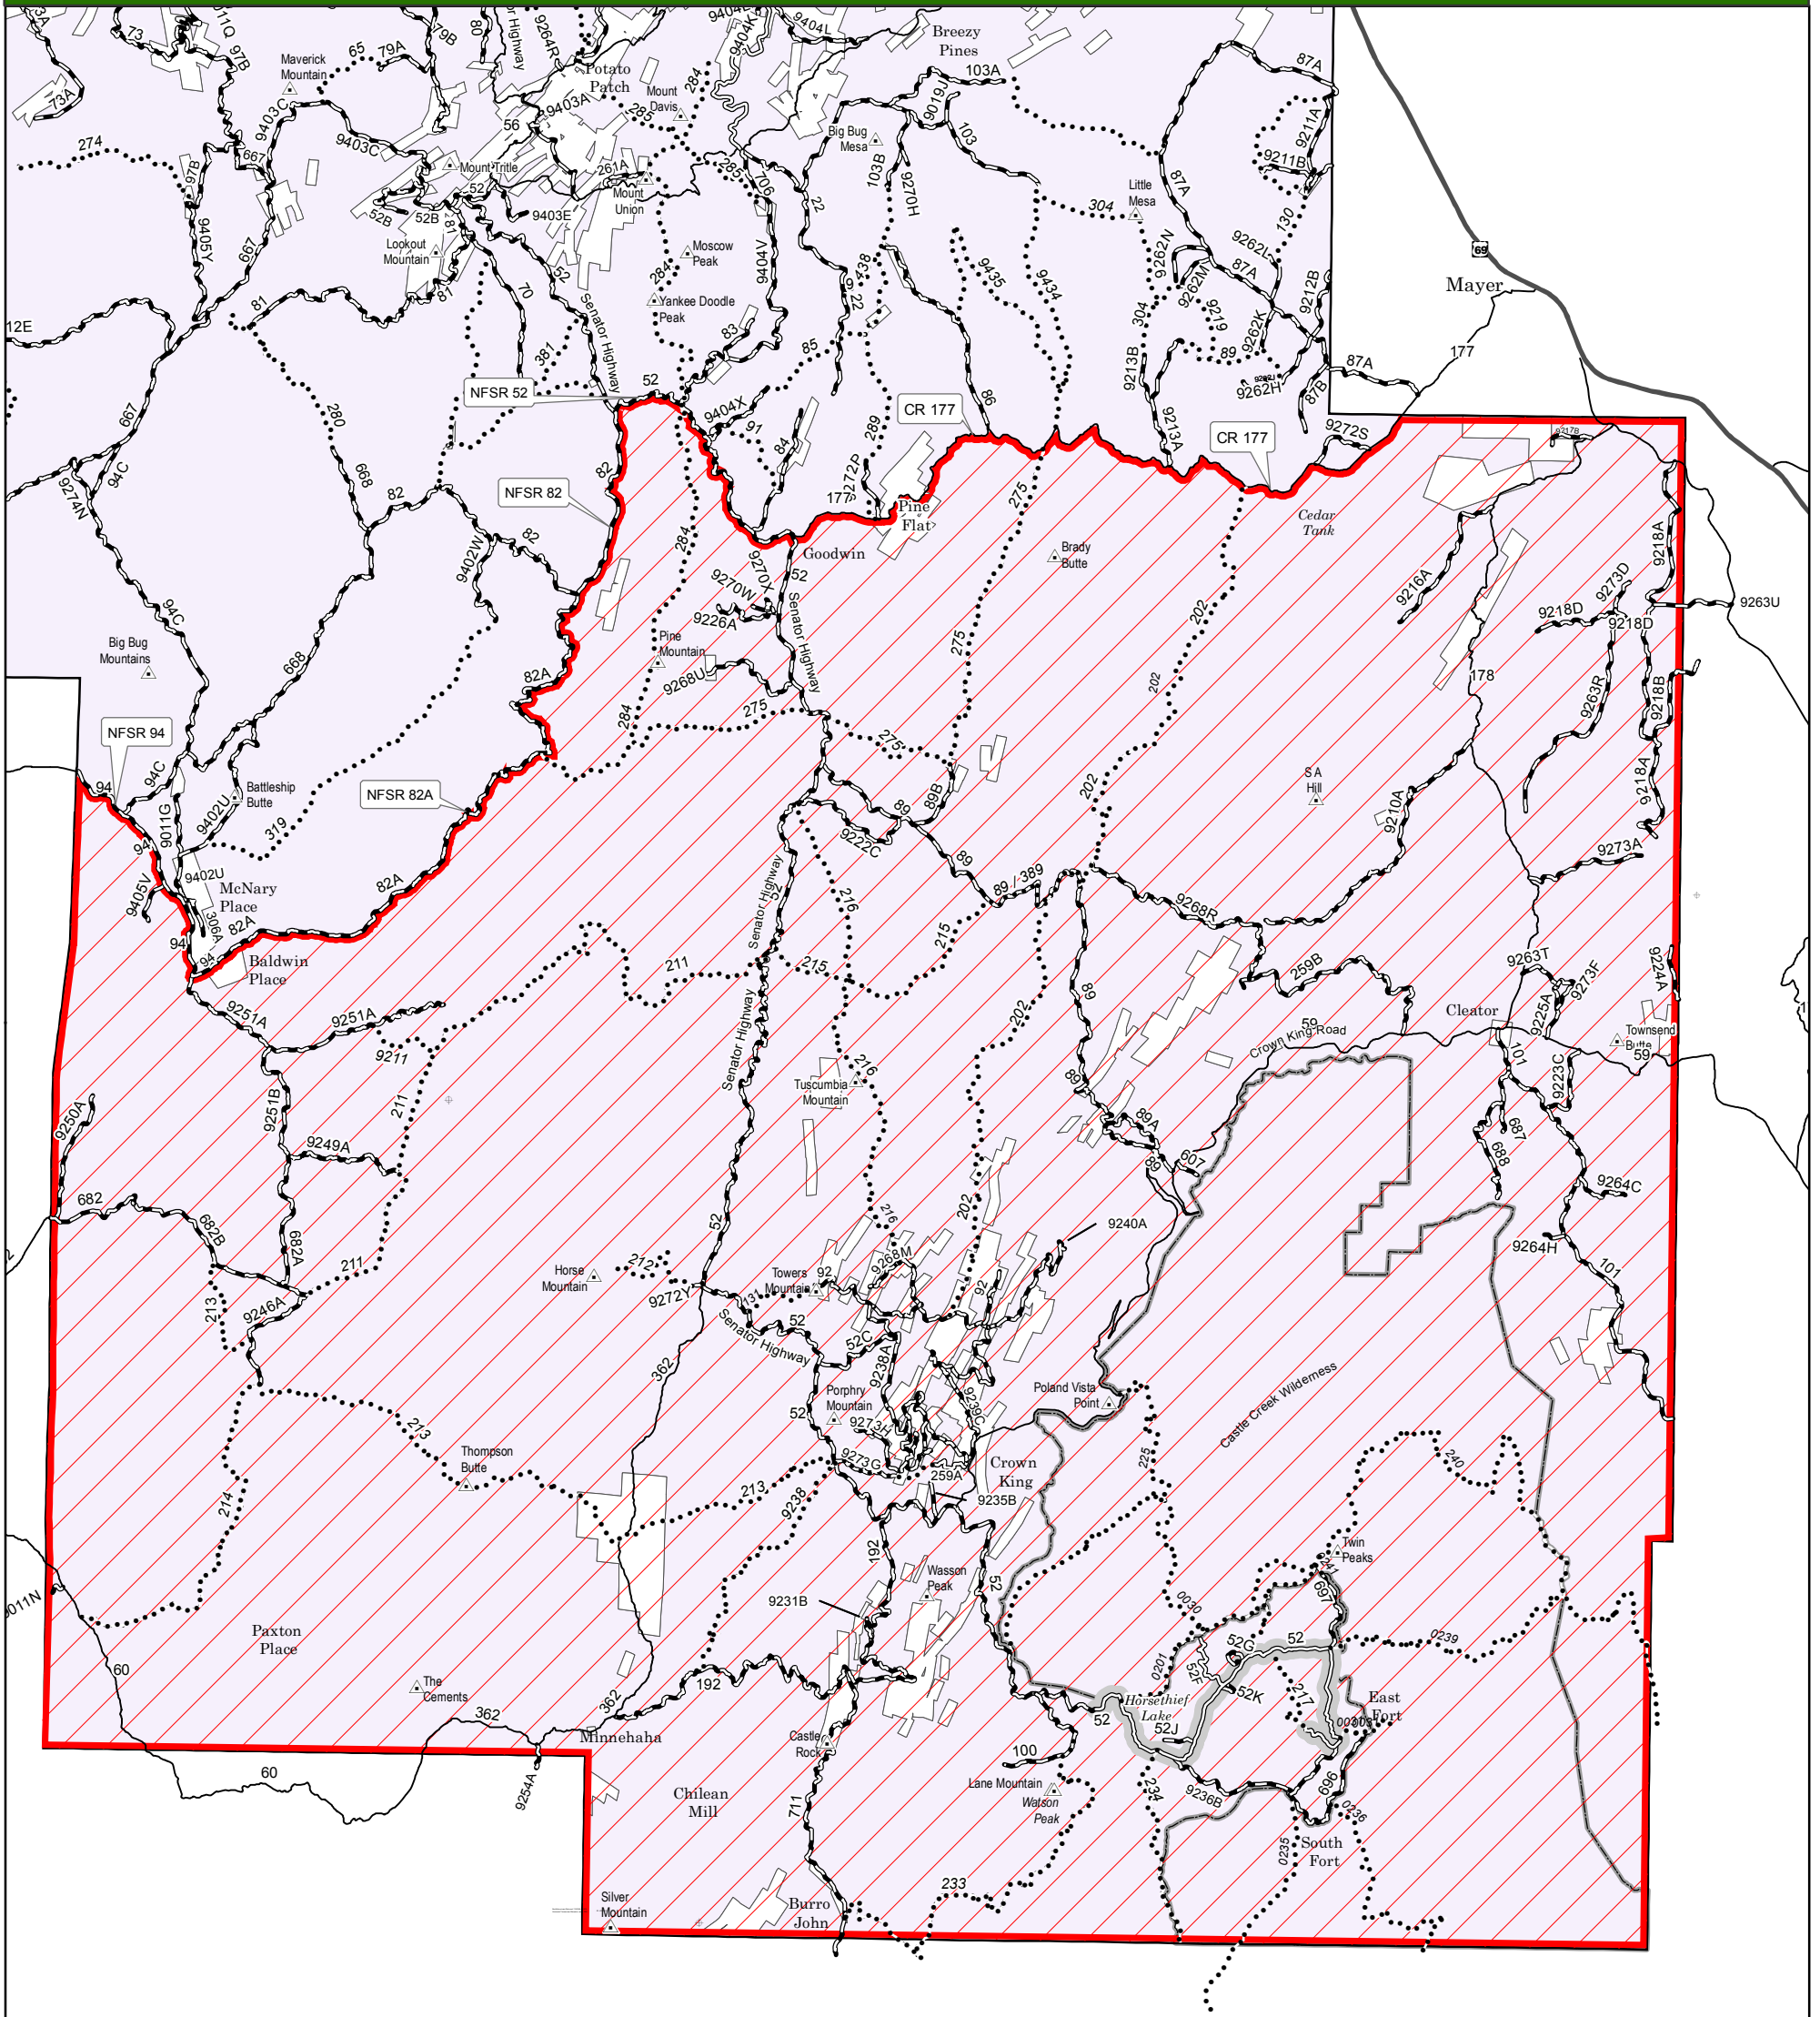

PRESCOTT NATIONAL FOREST

SOUTHWESTERN REGION

Exhibit A

Order # 03-09-03-21-283

Tiger Fire Area Closure

Prescott National Forest

Restricted Area

This road, trail, and area closure affects only National Forest System roads, trails and lands within the closure area on Prescott National Forest. The closure does not apply to any non-National Forest System roads, trails or lands within the closure boundary.