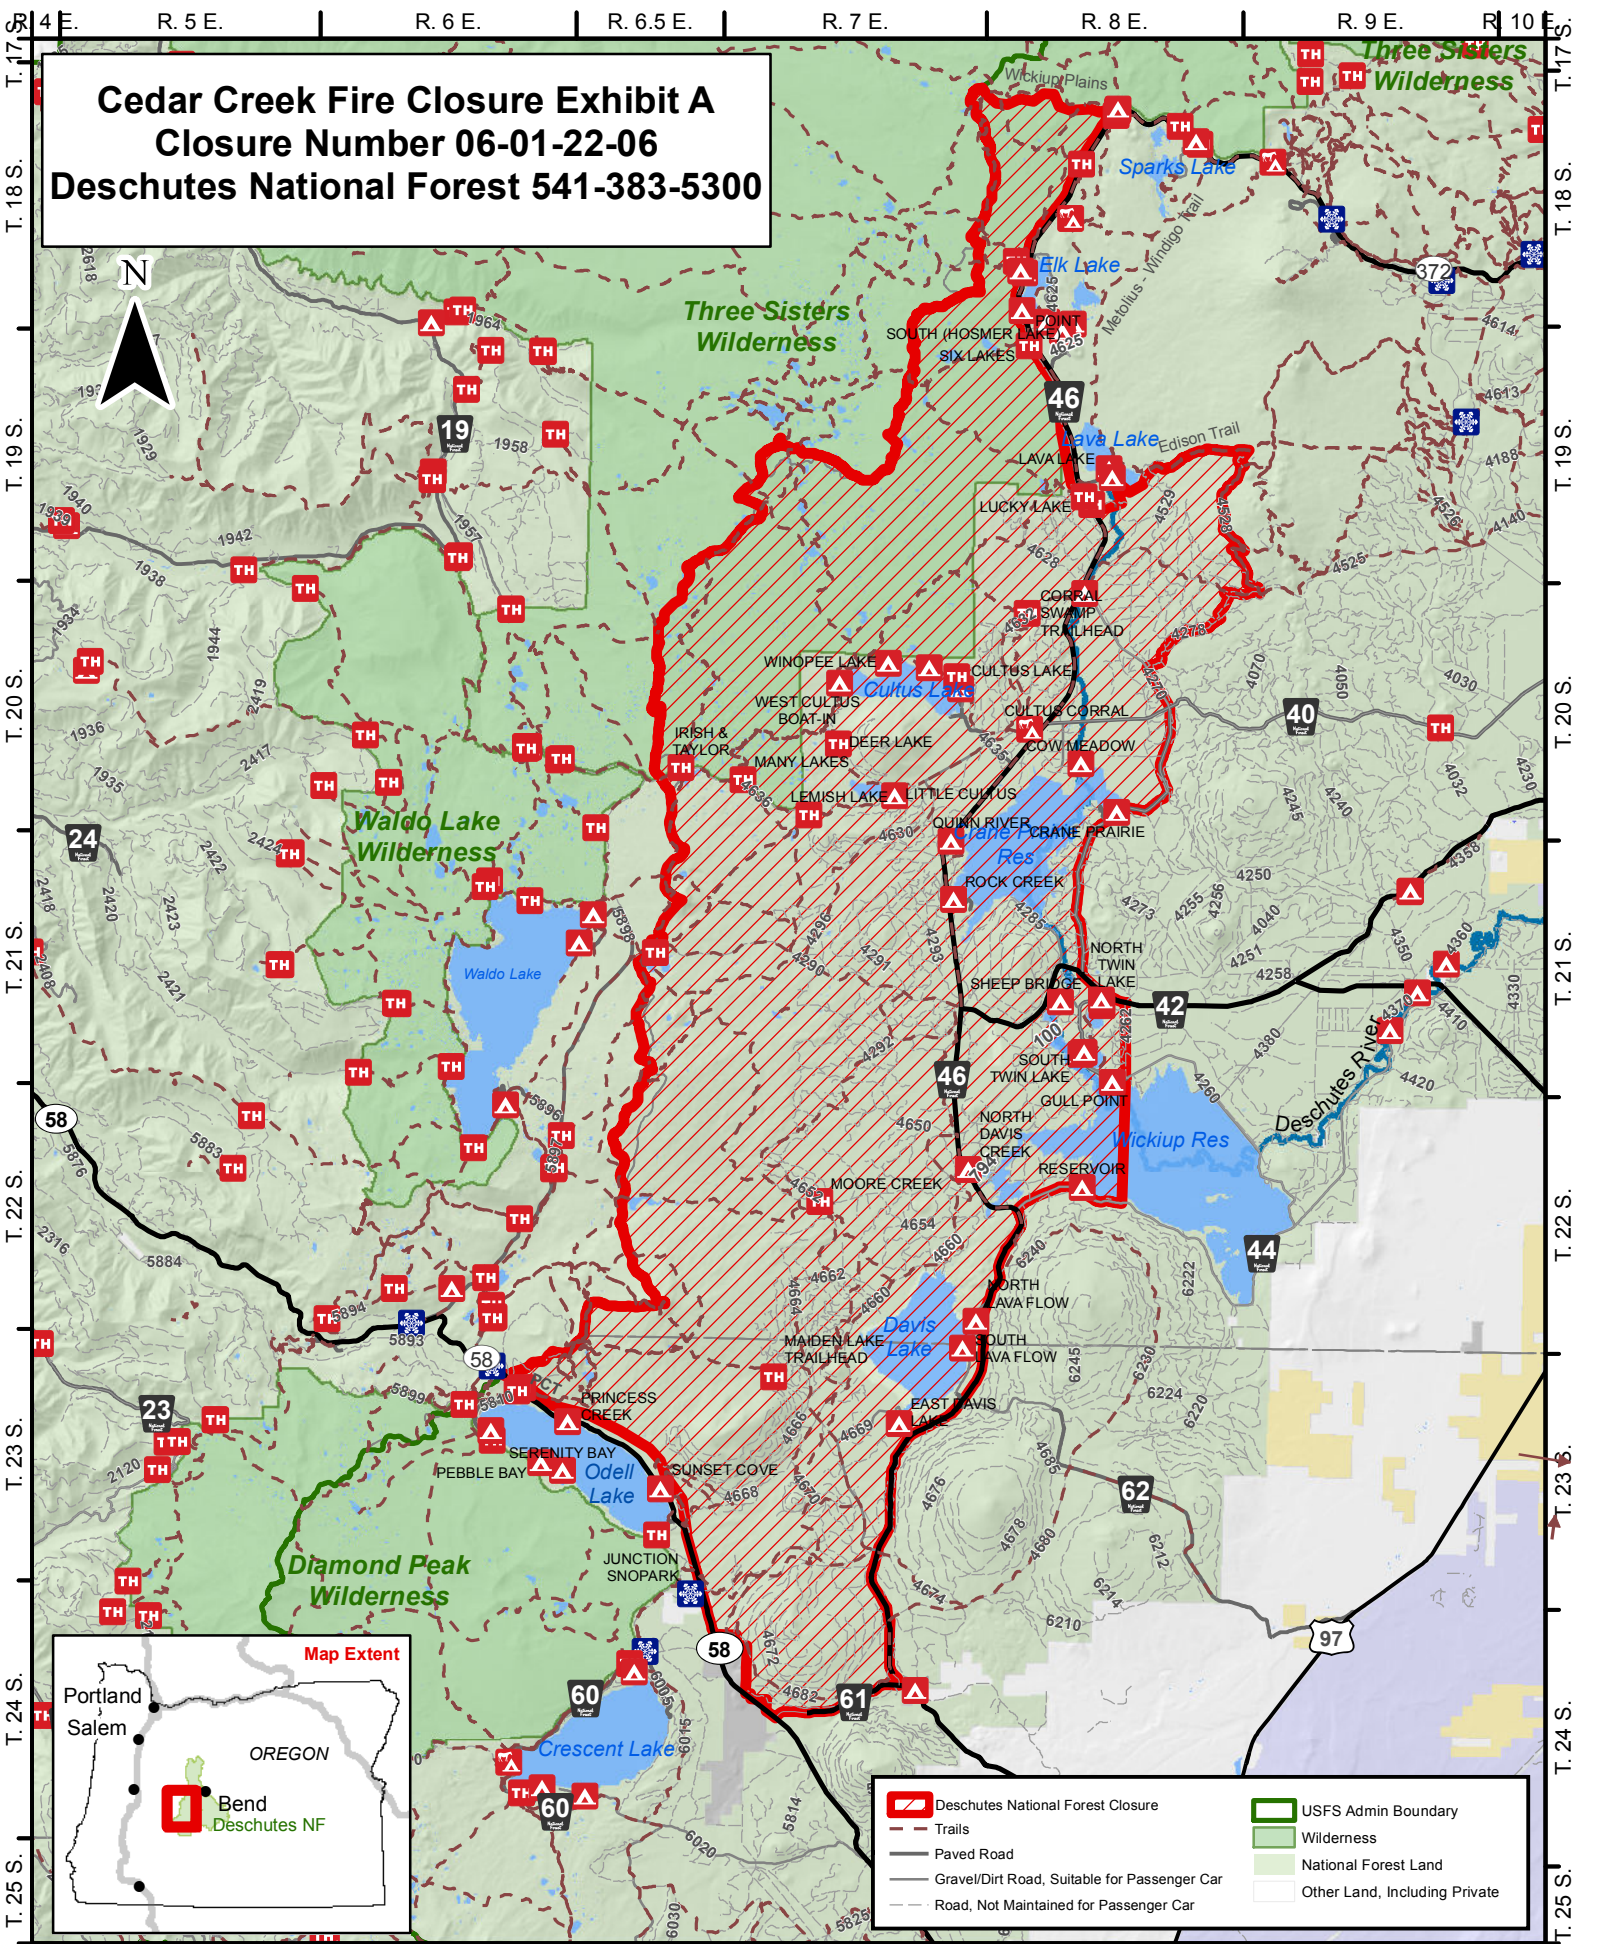

Cedar Creek Fire Closure Exhibit A
Closure Number 06-01-22-06
Deschutes National Forest 541-383-5300

	Deschutes National Forest Closure		USFS Admin Boundary
	Trails		Wilderness
	Paved Road		National Forest Land
	Gravel/Dirt Road, Suitable for Passenger Car		Other Land, Including Private
	Road, Not Maintained for Passenger Car		