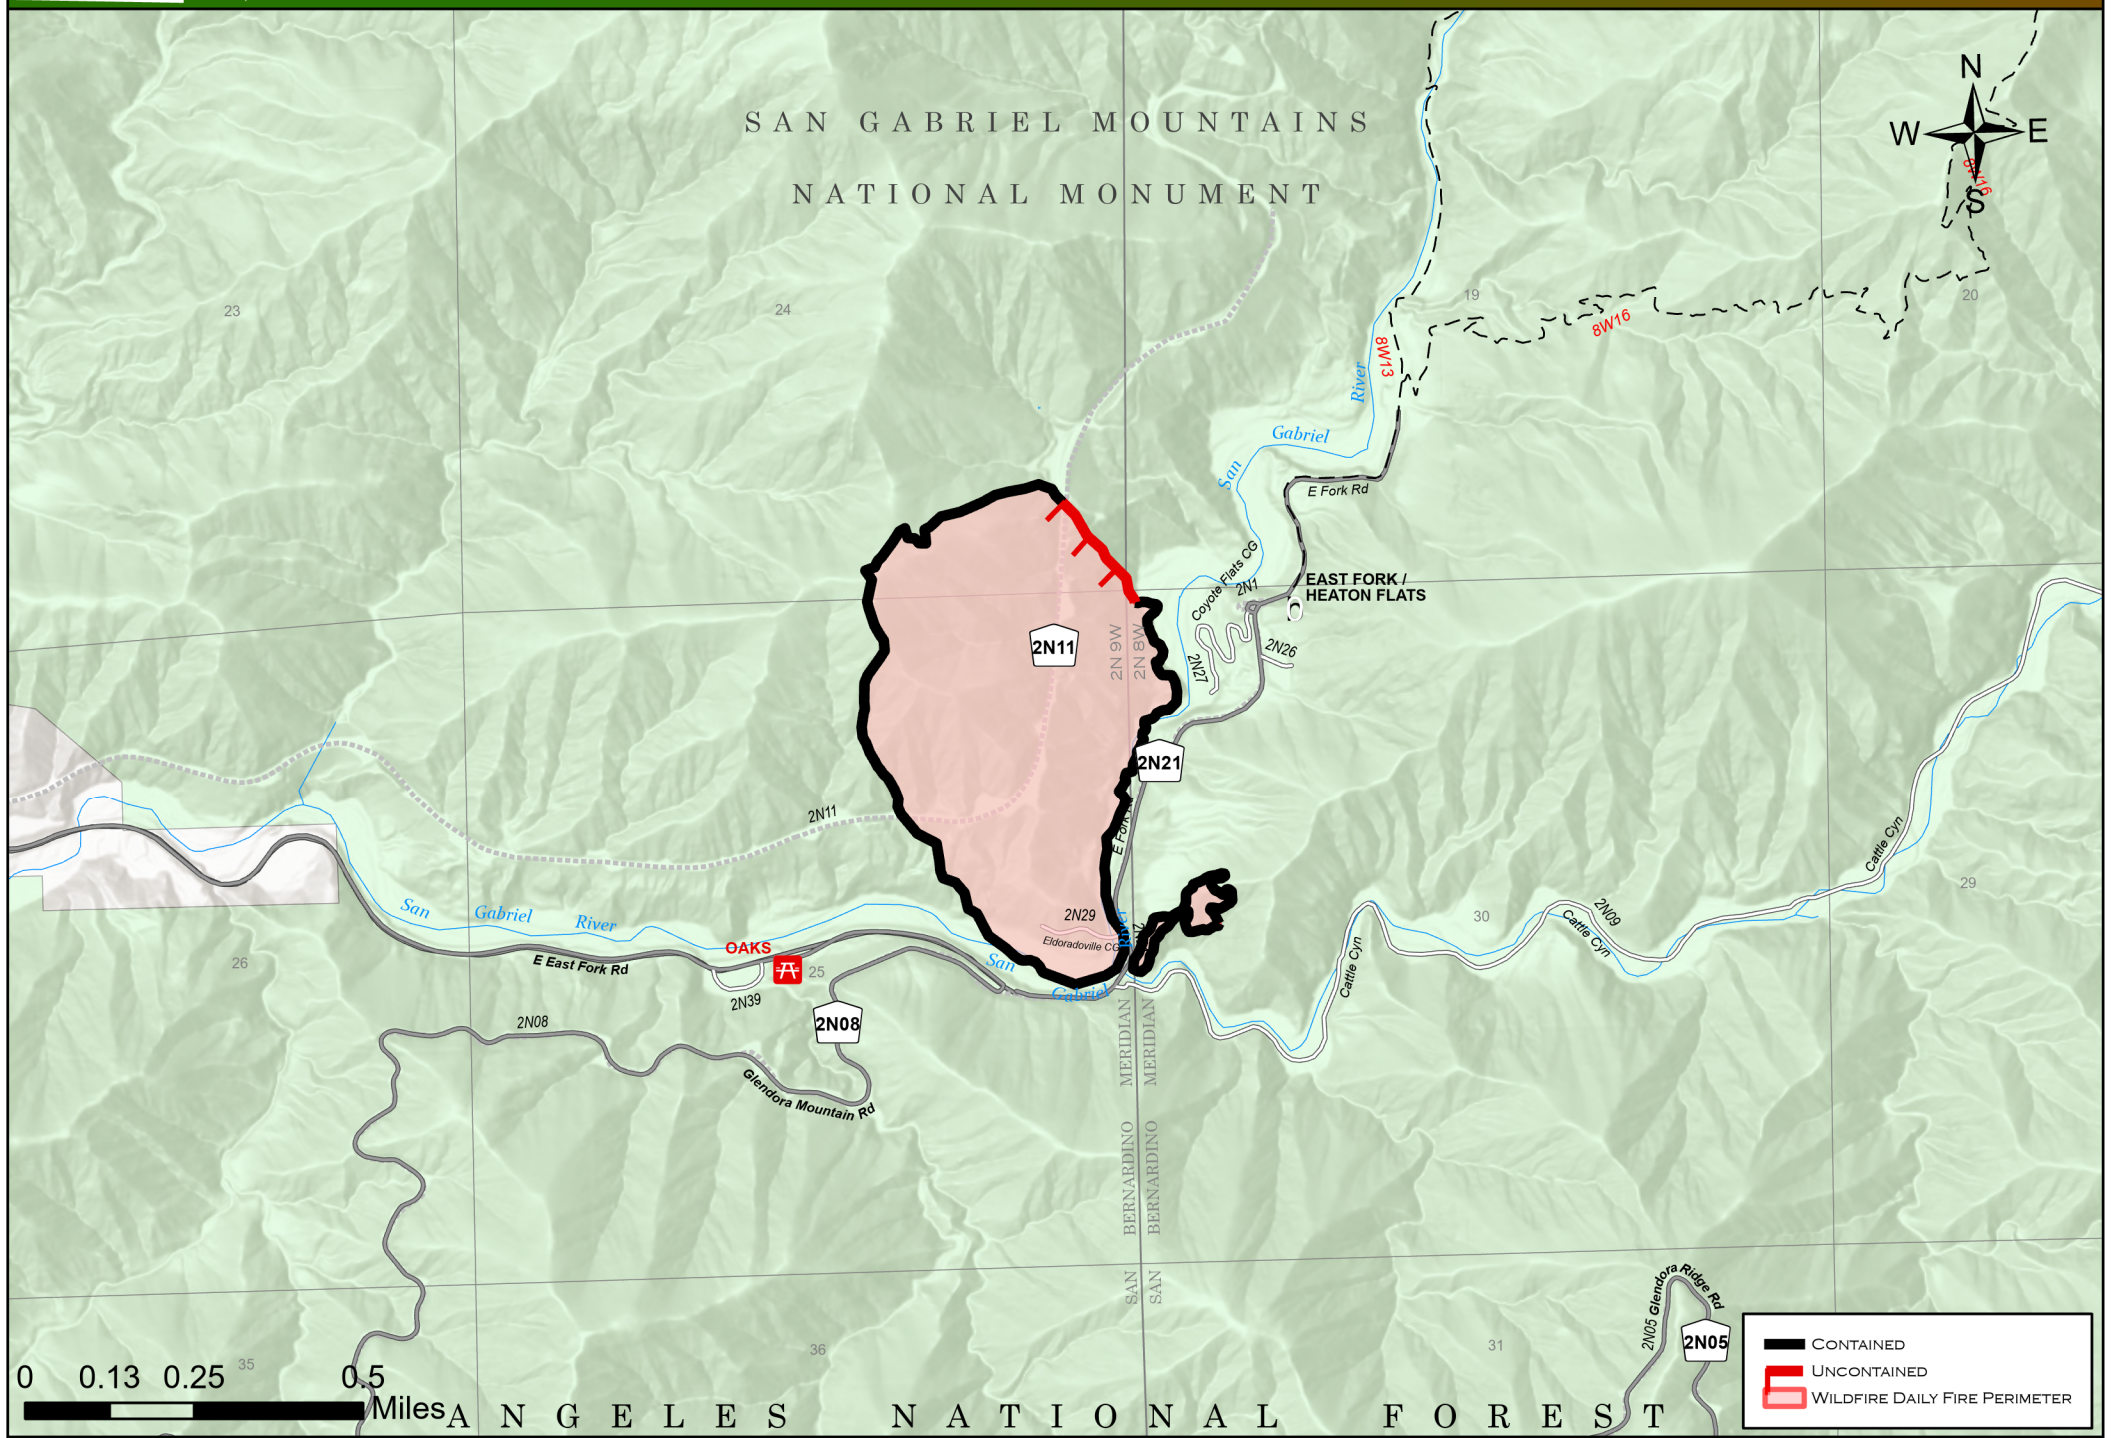

EAST FIRE 8/28/2022

PIO MAP

149 ACRES AT 2100 ON 8/25/2022

CA-ANF-002810

CREATED BY THE ANF GIS LAB AT 8/27/2022 2321