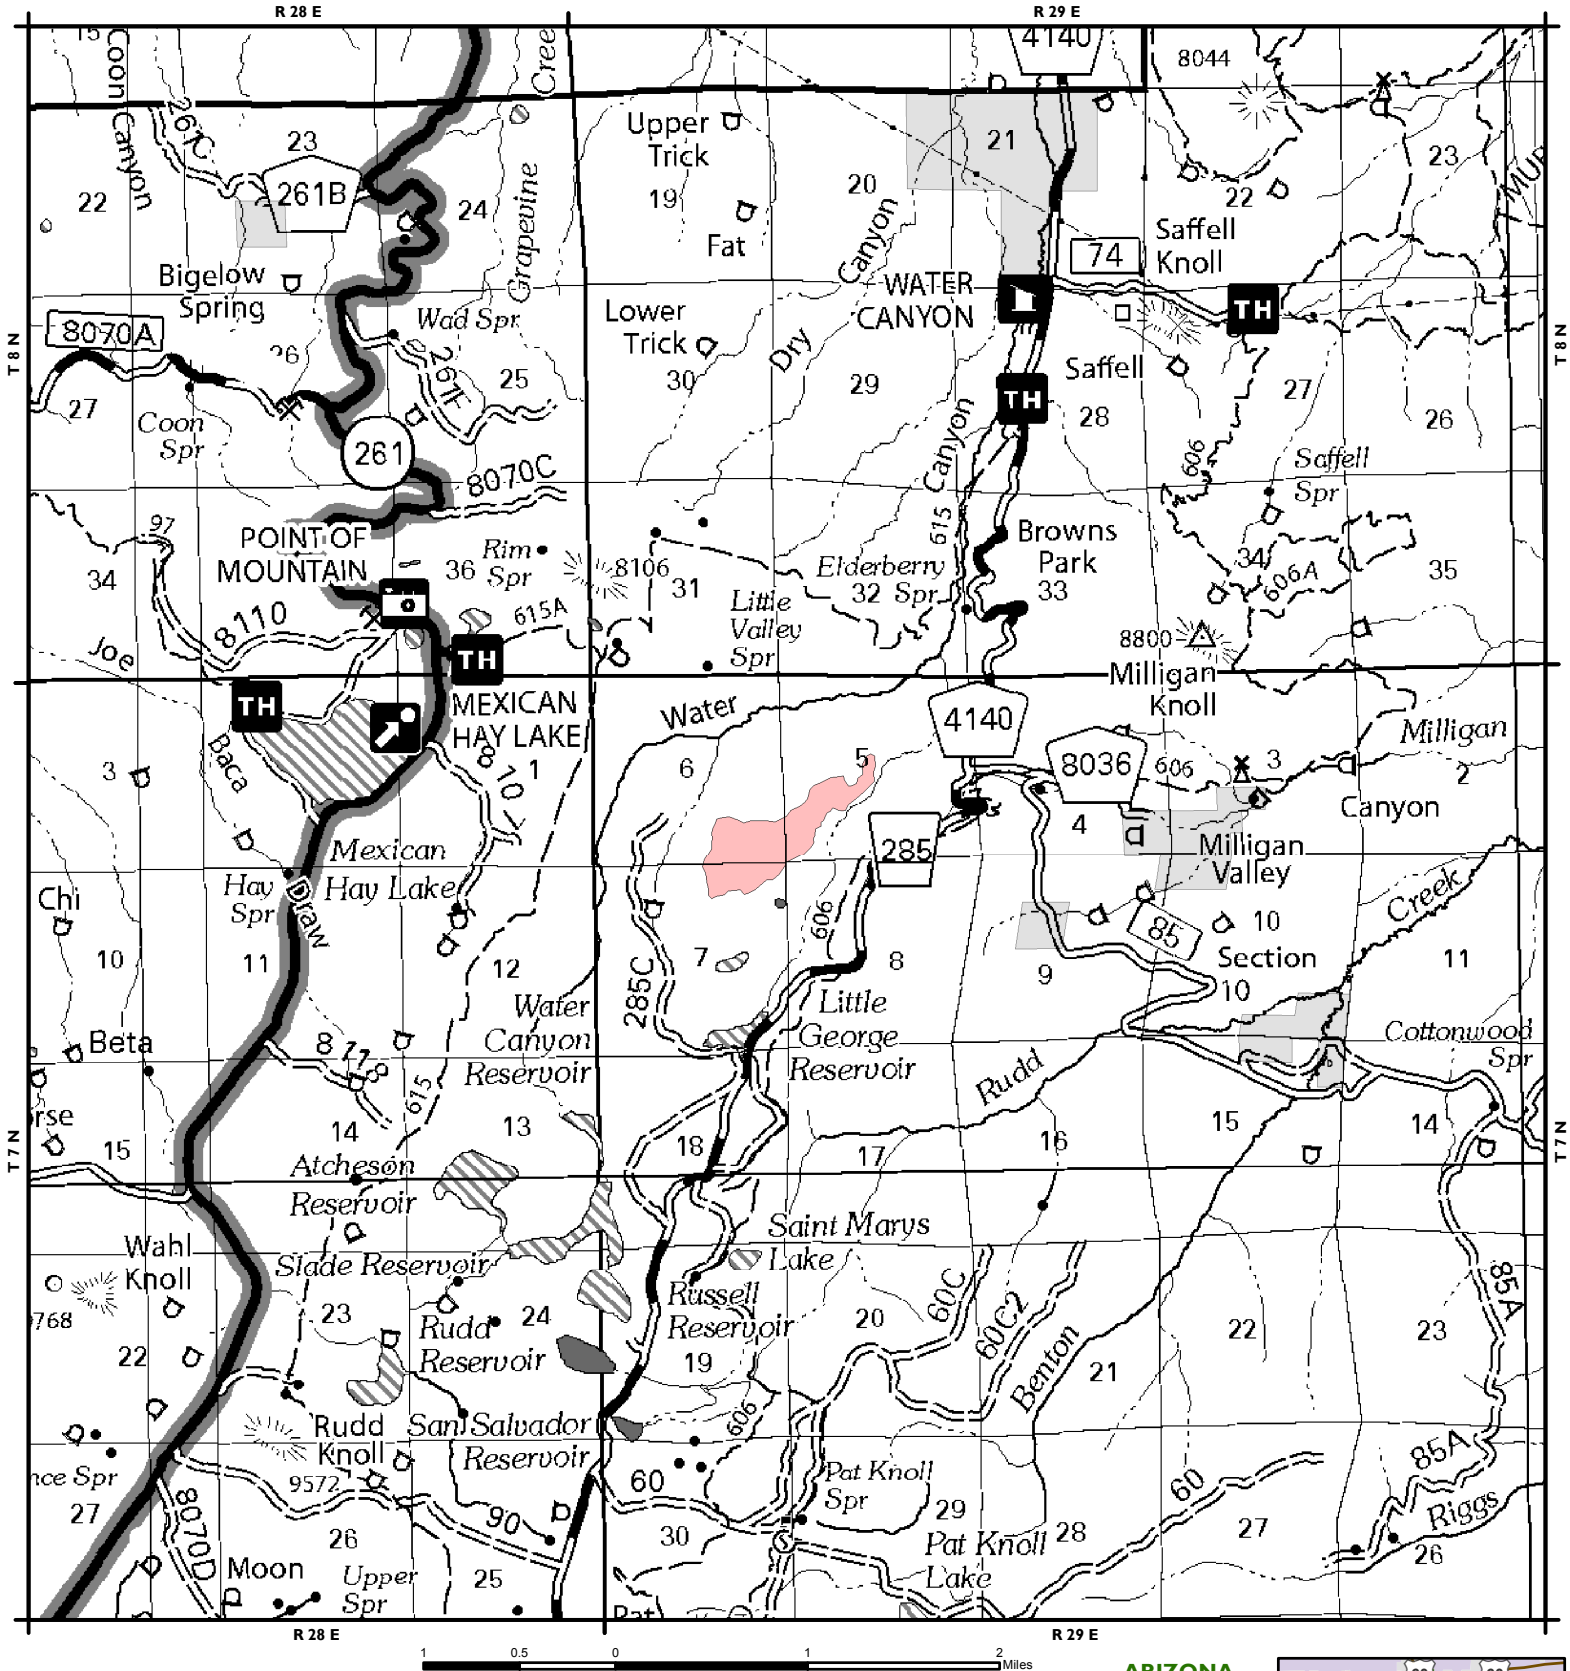

Water Canyon Fire (147 acres)

Apache-Sitgreaves National Forests - Springerville Ranger District

Disclaimer

The USDA Forest Service uses the most current and complete data available. GIS data and product accuracy may vary. Using GIS products for purposes other than those for which they were intended may yield inaccurate or misleading results. The USDA Forest Service reserves the right to correct, update, modify, or replace GIS products without notification. This map is not a legal land line or ownership document. Public lands are subject to change and leasing, and may have access restrictions; check with local offices. Obtain permission before entering private land.

Legend

- Water Canyon Fire (147 acres)
- Private

ARIZONA
Apache County