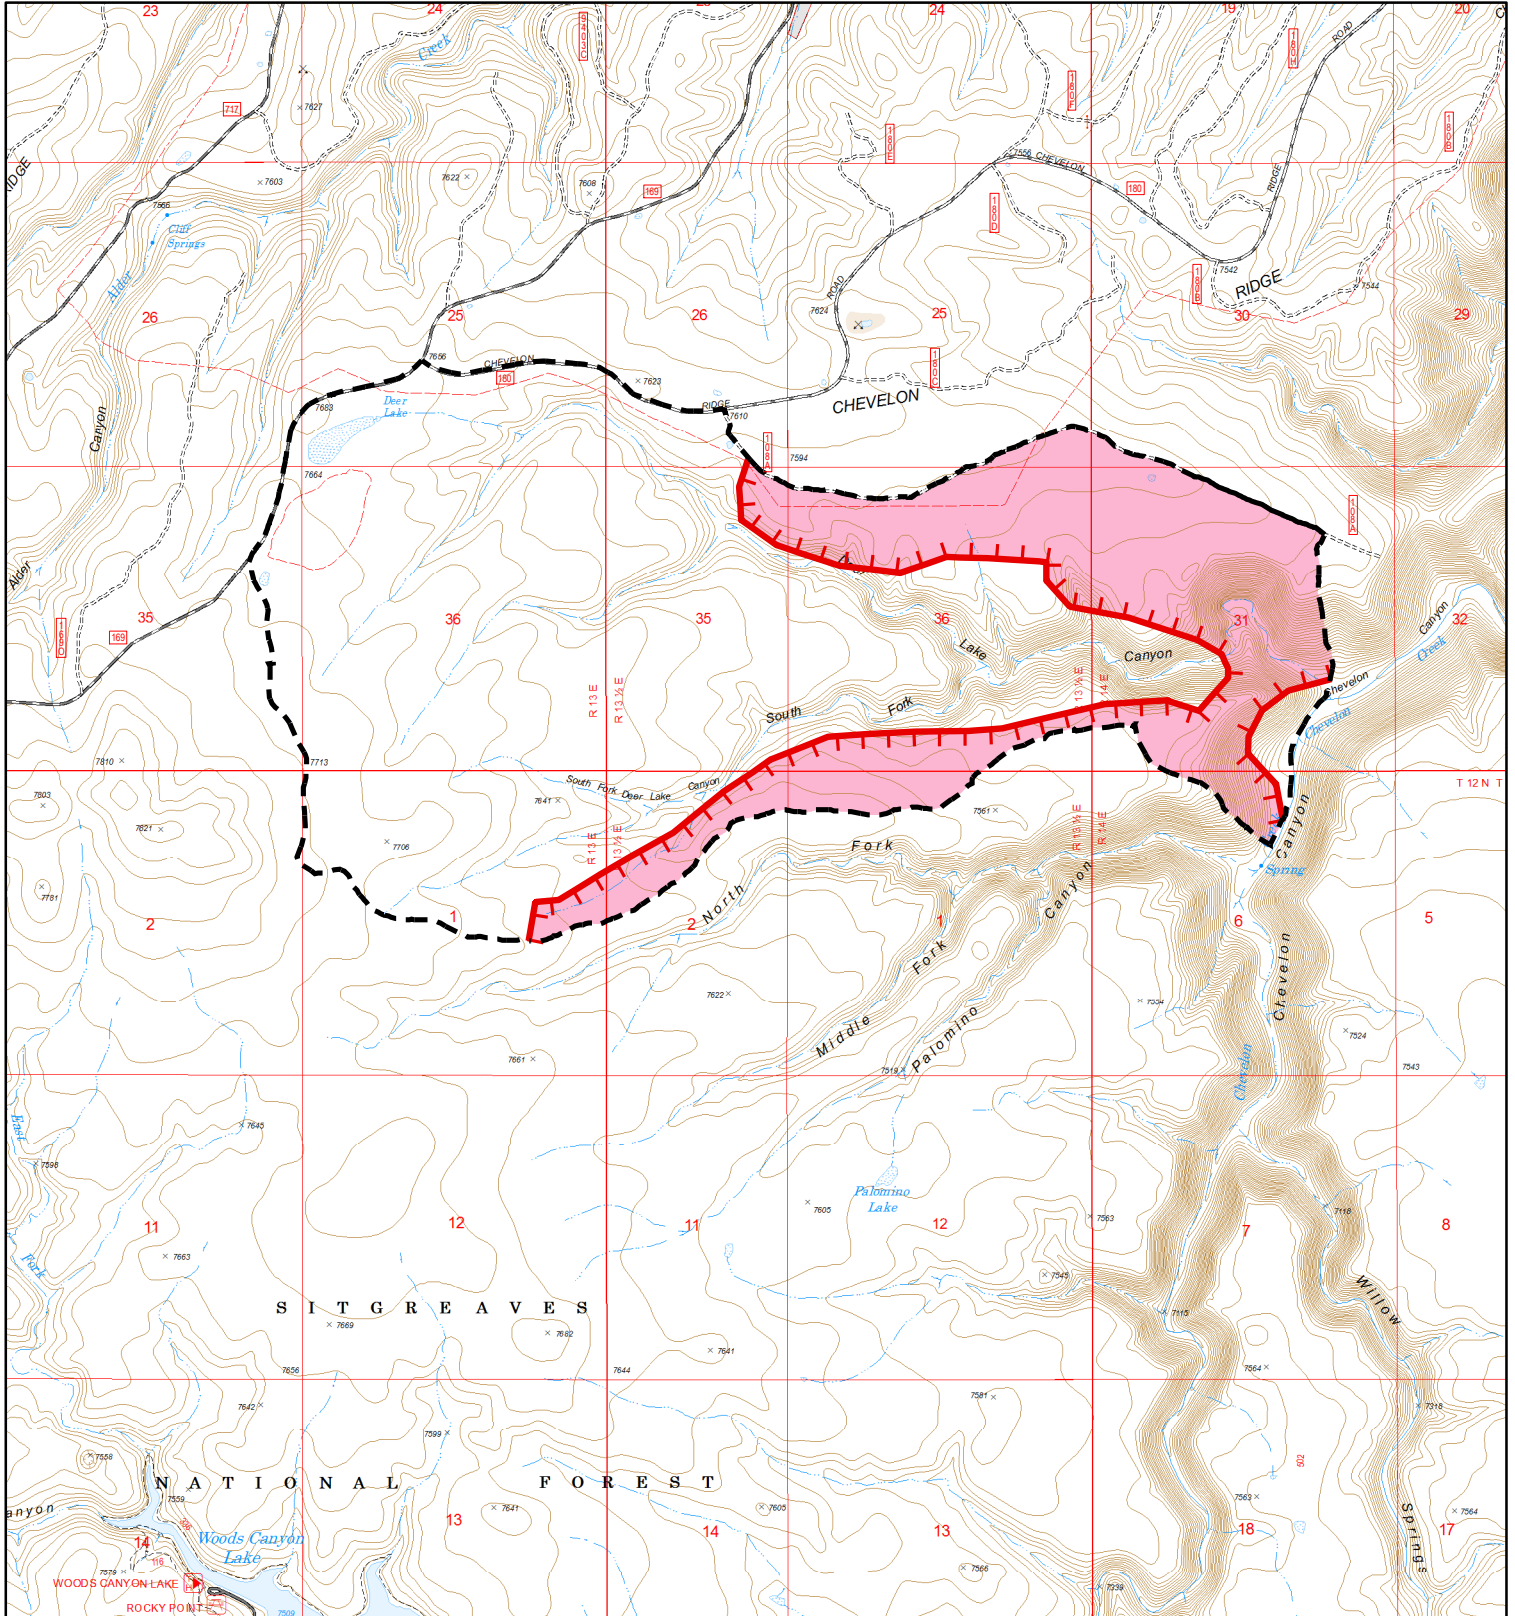

Mesa Fire

Apache-Sitgreaves N.F.s / Black Mesa Ranger District

- Wildfire Daily Fire Perimeter
- Planned Fire Line
- Completed Line
- Uncontrolled Fire Edge

Map Author: heathermaurer 7/10/2022