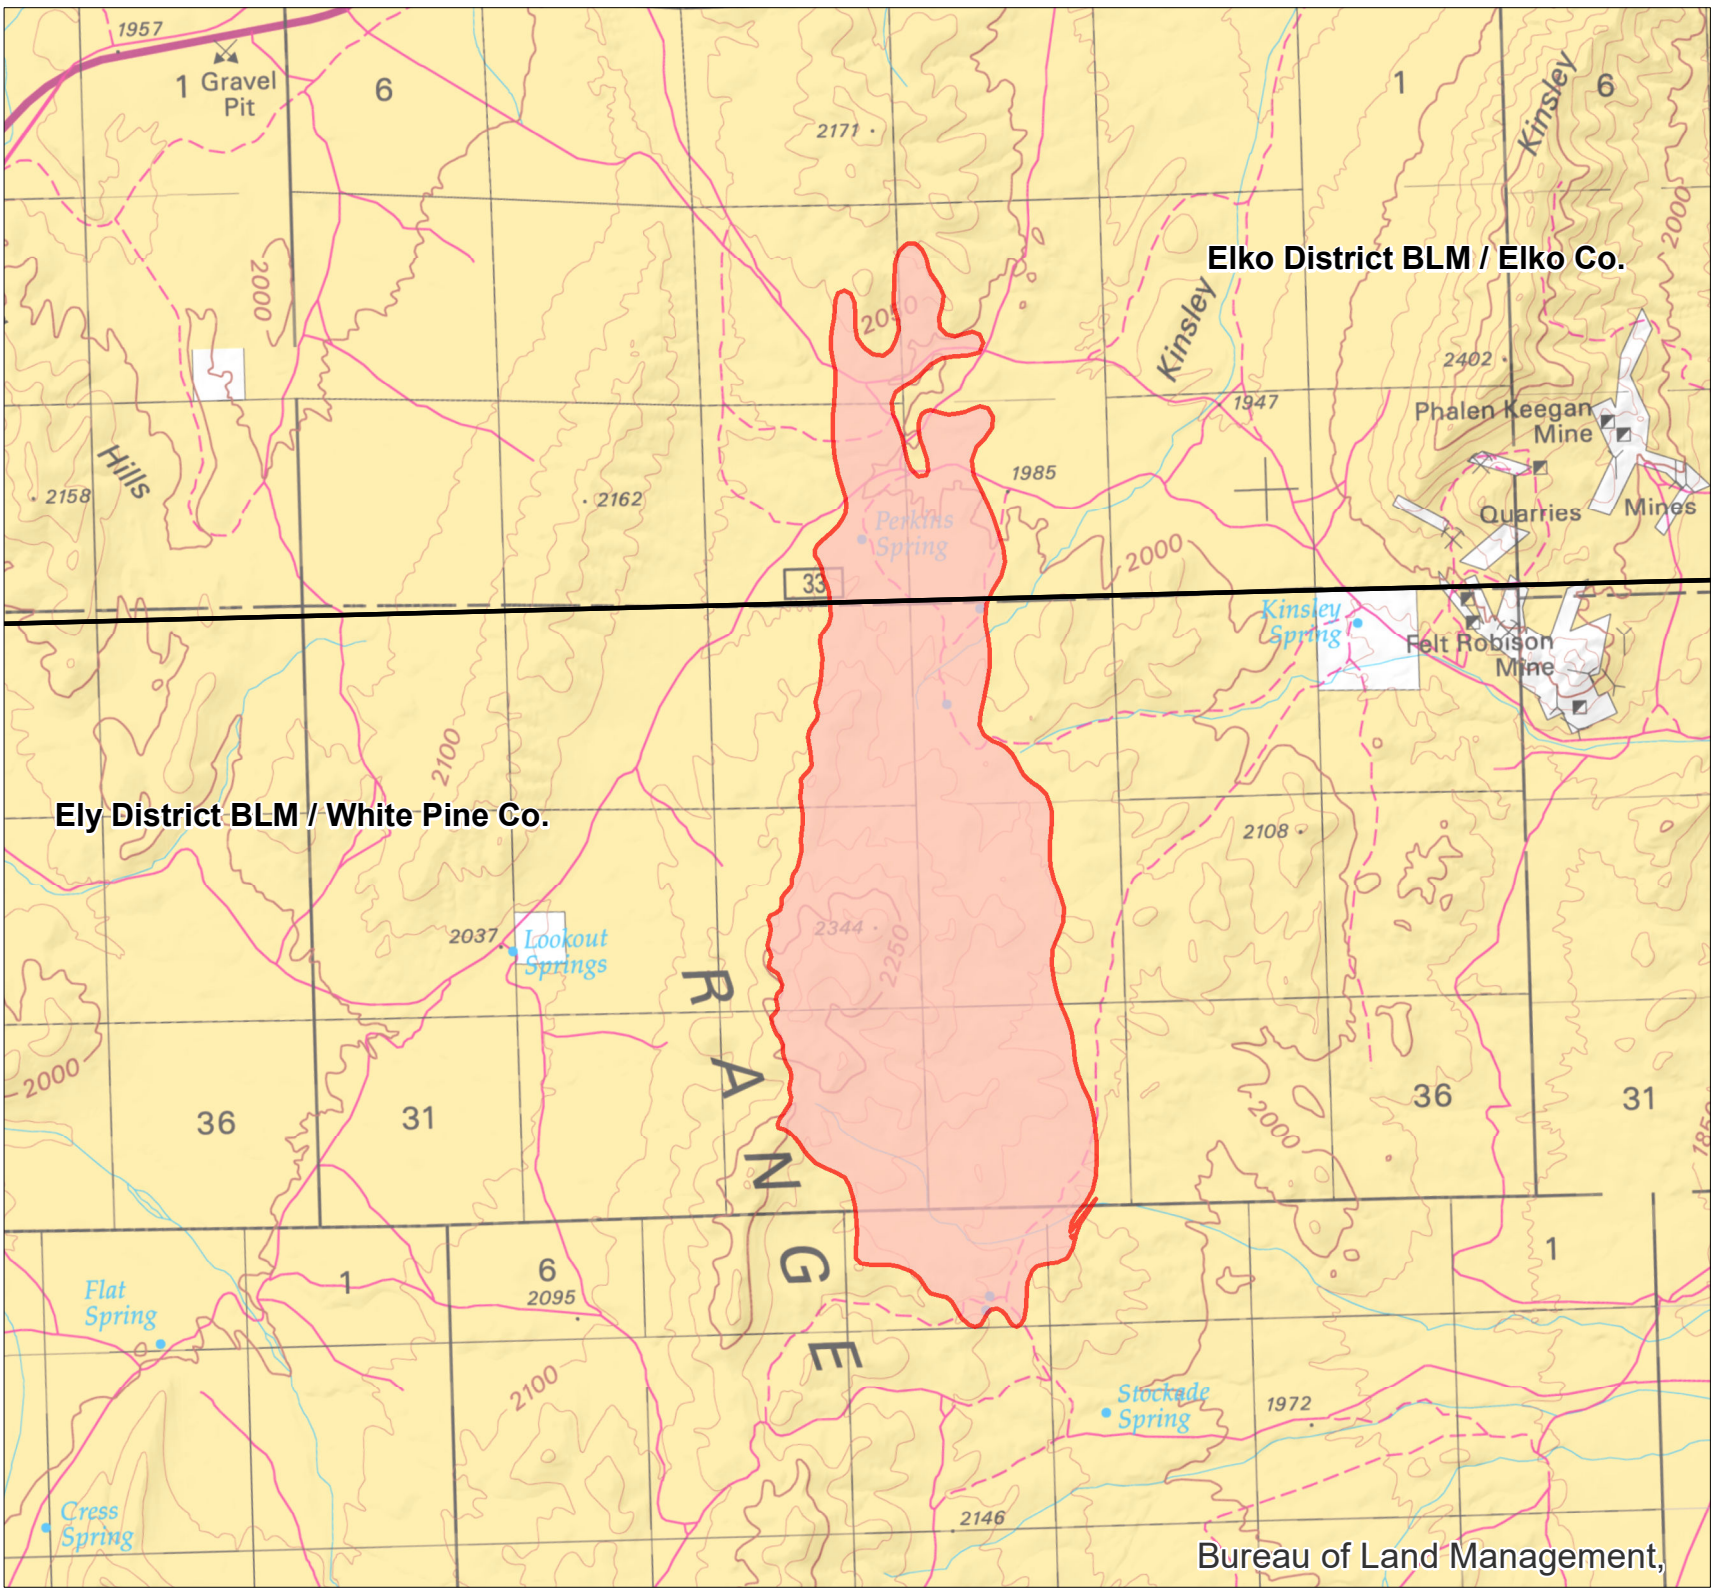

Kinsley Fire  
NV-ELD-PQV9  
June 18, 2022  
WGS 84  
Appx. 3,212 acres

Flown on 6/18/22  
@ 10:00

Acres Burned by District:  
Elko Appx. 620 acres  
Ely Appx: 2,592 acres

**Legend**

-  District Office Boundary
-  Fire Perimeter
- Land Status**
-  BLM
-  Private

Concetta Brown  
June 18, 2022  
13:15 hrs  
acres from flight

Bureau of Land Management,