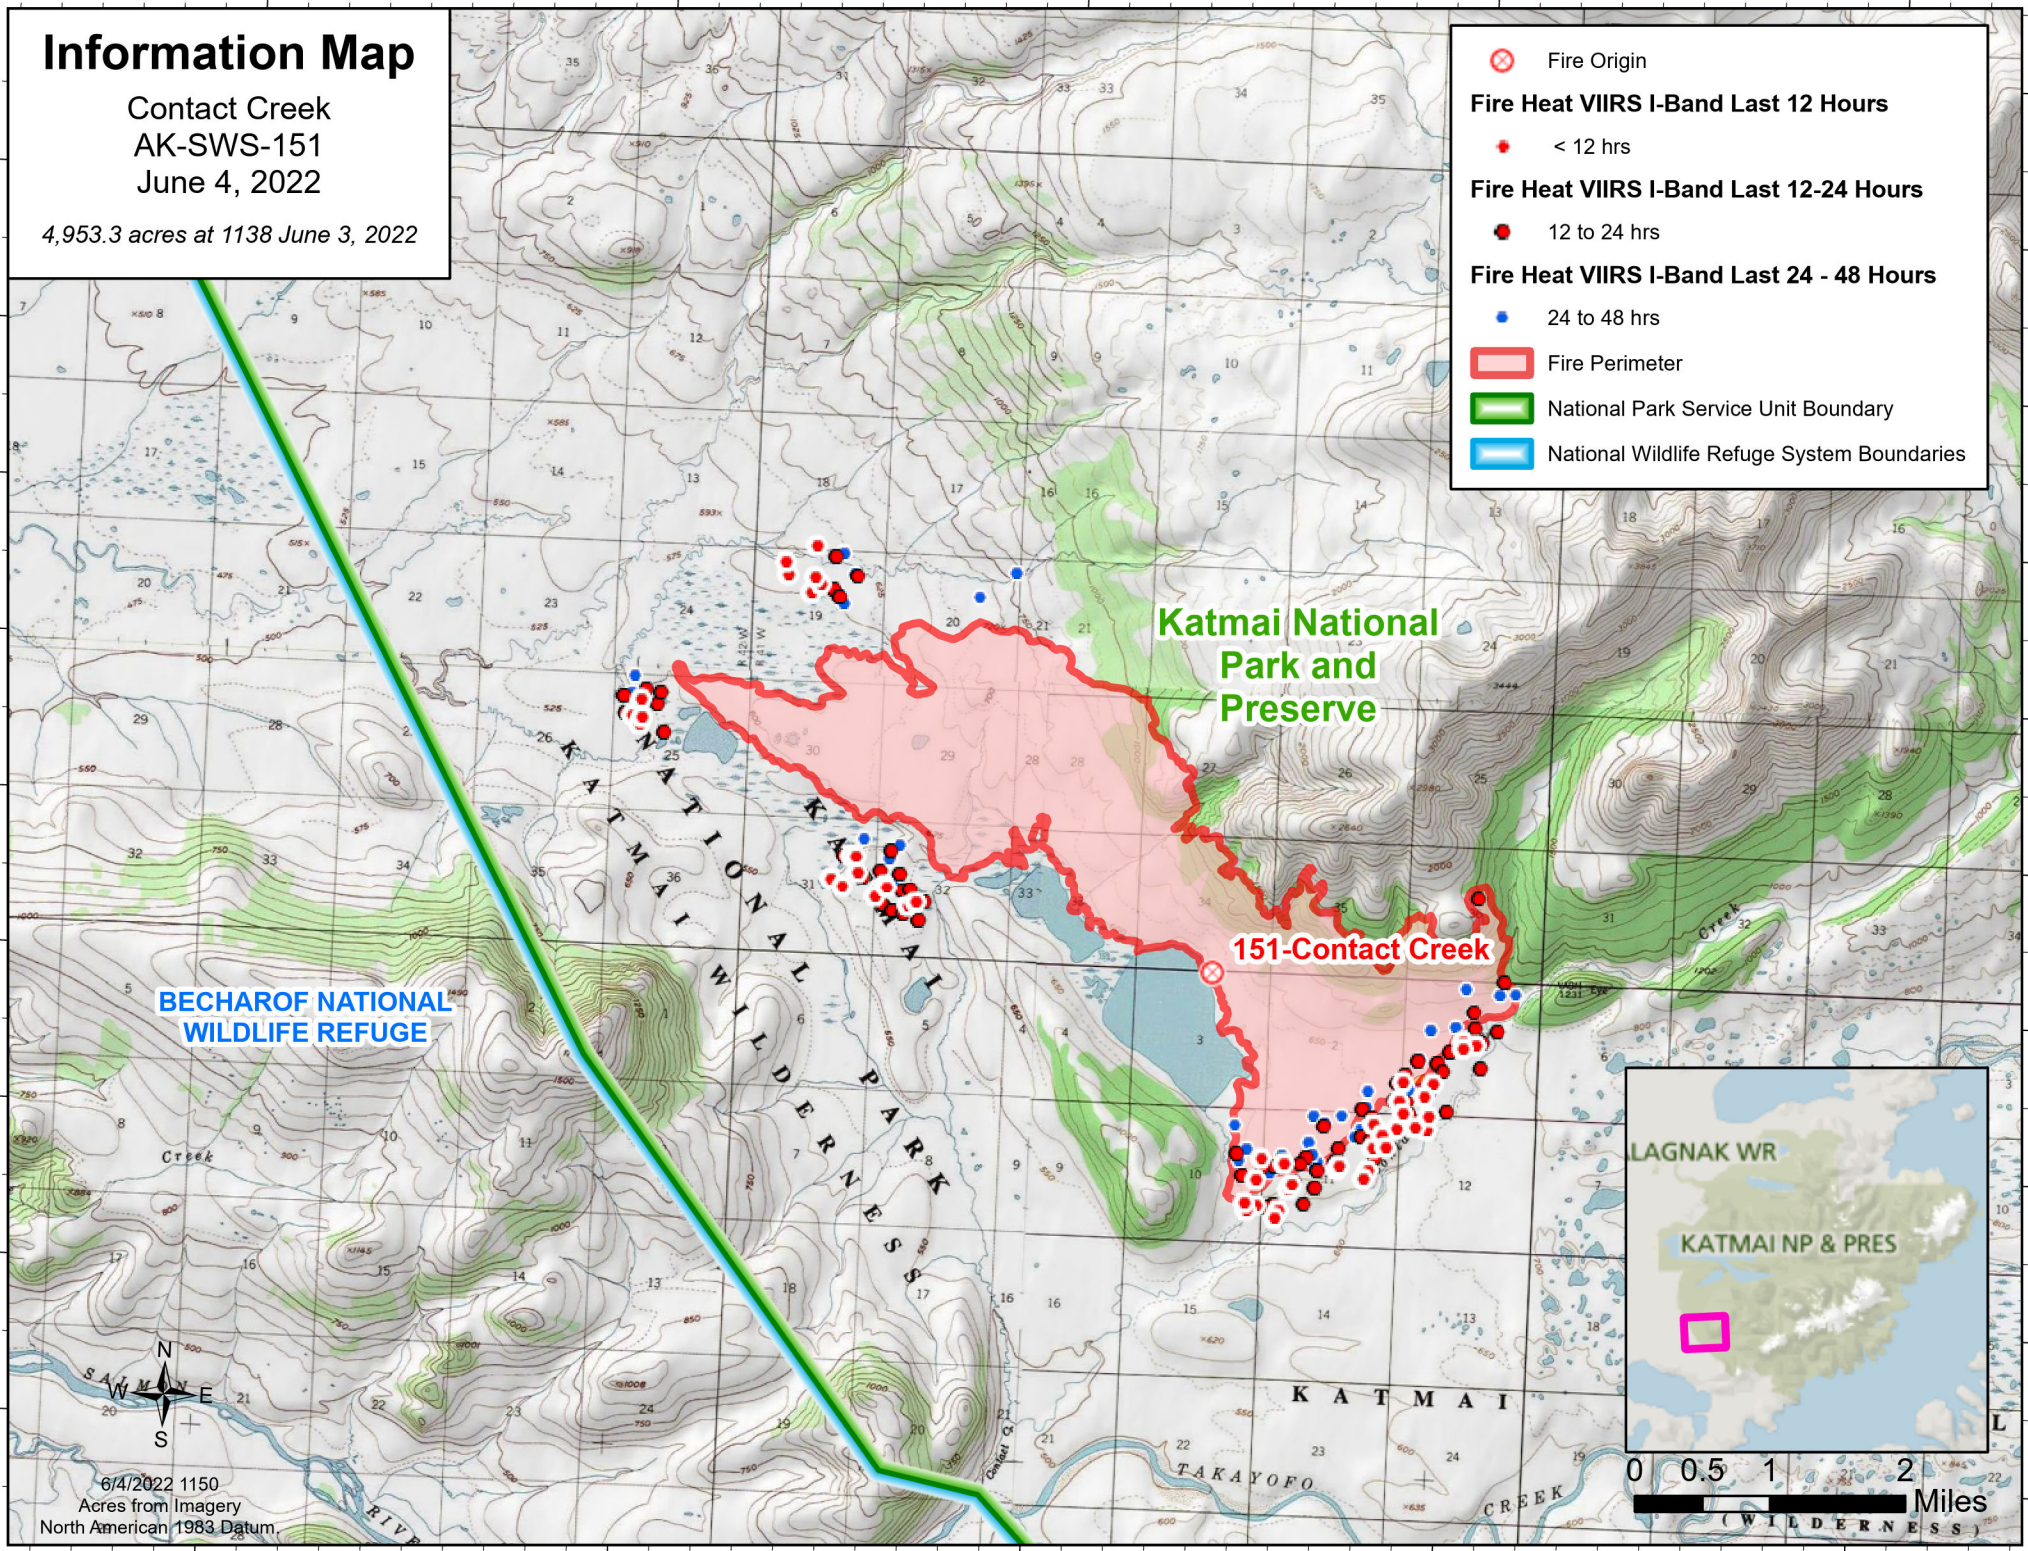

Information Map

Contact Creek
AK-SWS-151
June 4, 2022

4,953.3 acres at 1138 June 3, 2022

-  Fire Origin
- Fire Heat VIIRS I-Band Last 12 Hours**
 -  < 12 hrs
 -  12 to 24 hrs
- Fire Heat VIIRS I-Band Last 12-24 Hours**
 -  24 to 48 hrs
-  Fire Perimeter
-  National Park Service Unit Boundary
-  National Wildlife Refuge System Boundaries

6/4/2022 1150
Acres from Imagery
North American 1983 Datum