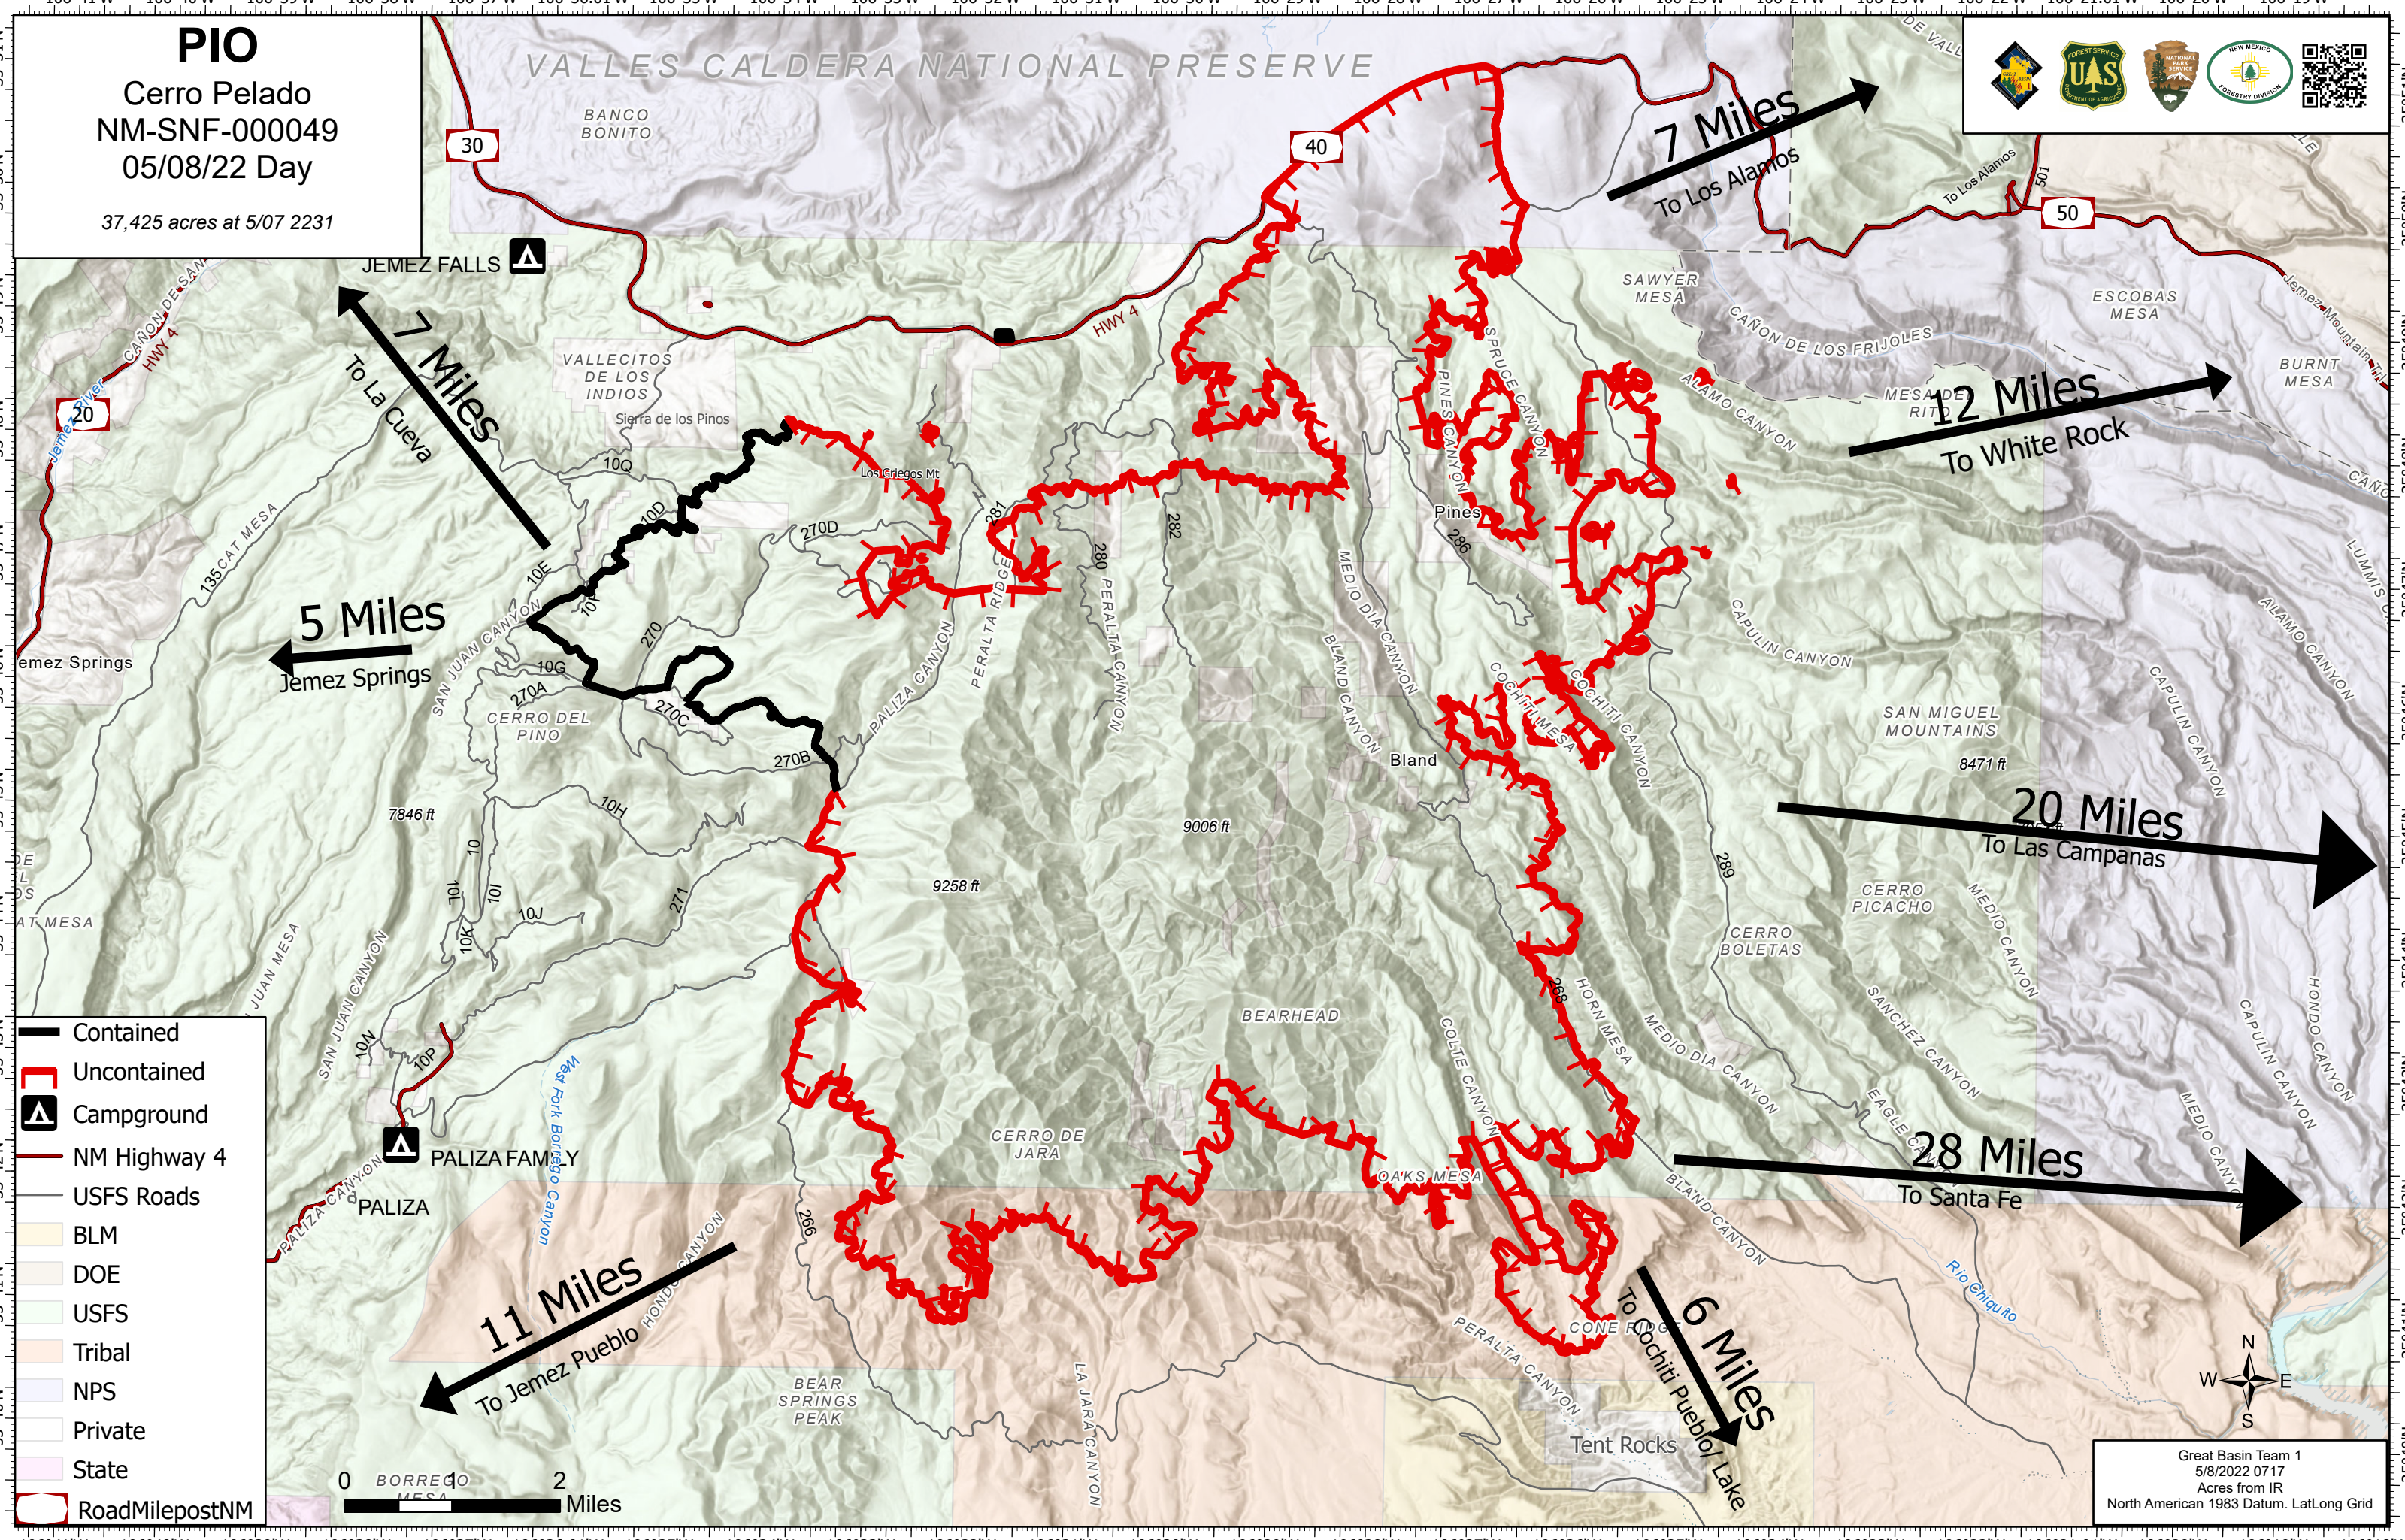

PIO
Cerro Pelado
 NM-SNF-000049
 05/08/22 Day
 37,425 acres at 5/07 2231

- Contained
- Uncontained
- Campground
- NM Highway 4
- USFS Roads
- BLM
- DOE
- USFS
- Tribal
- NPS
- Private
- State
- RoadMilepostNM

Great Basin Team 1
 5/8/2022 0717
 Acres from IR
 North American 1983 Datum. LatLong Grid