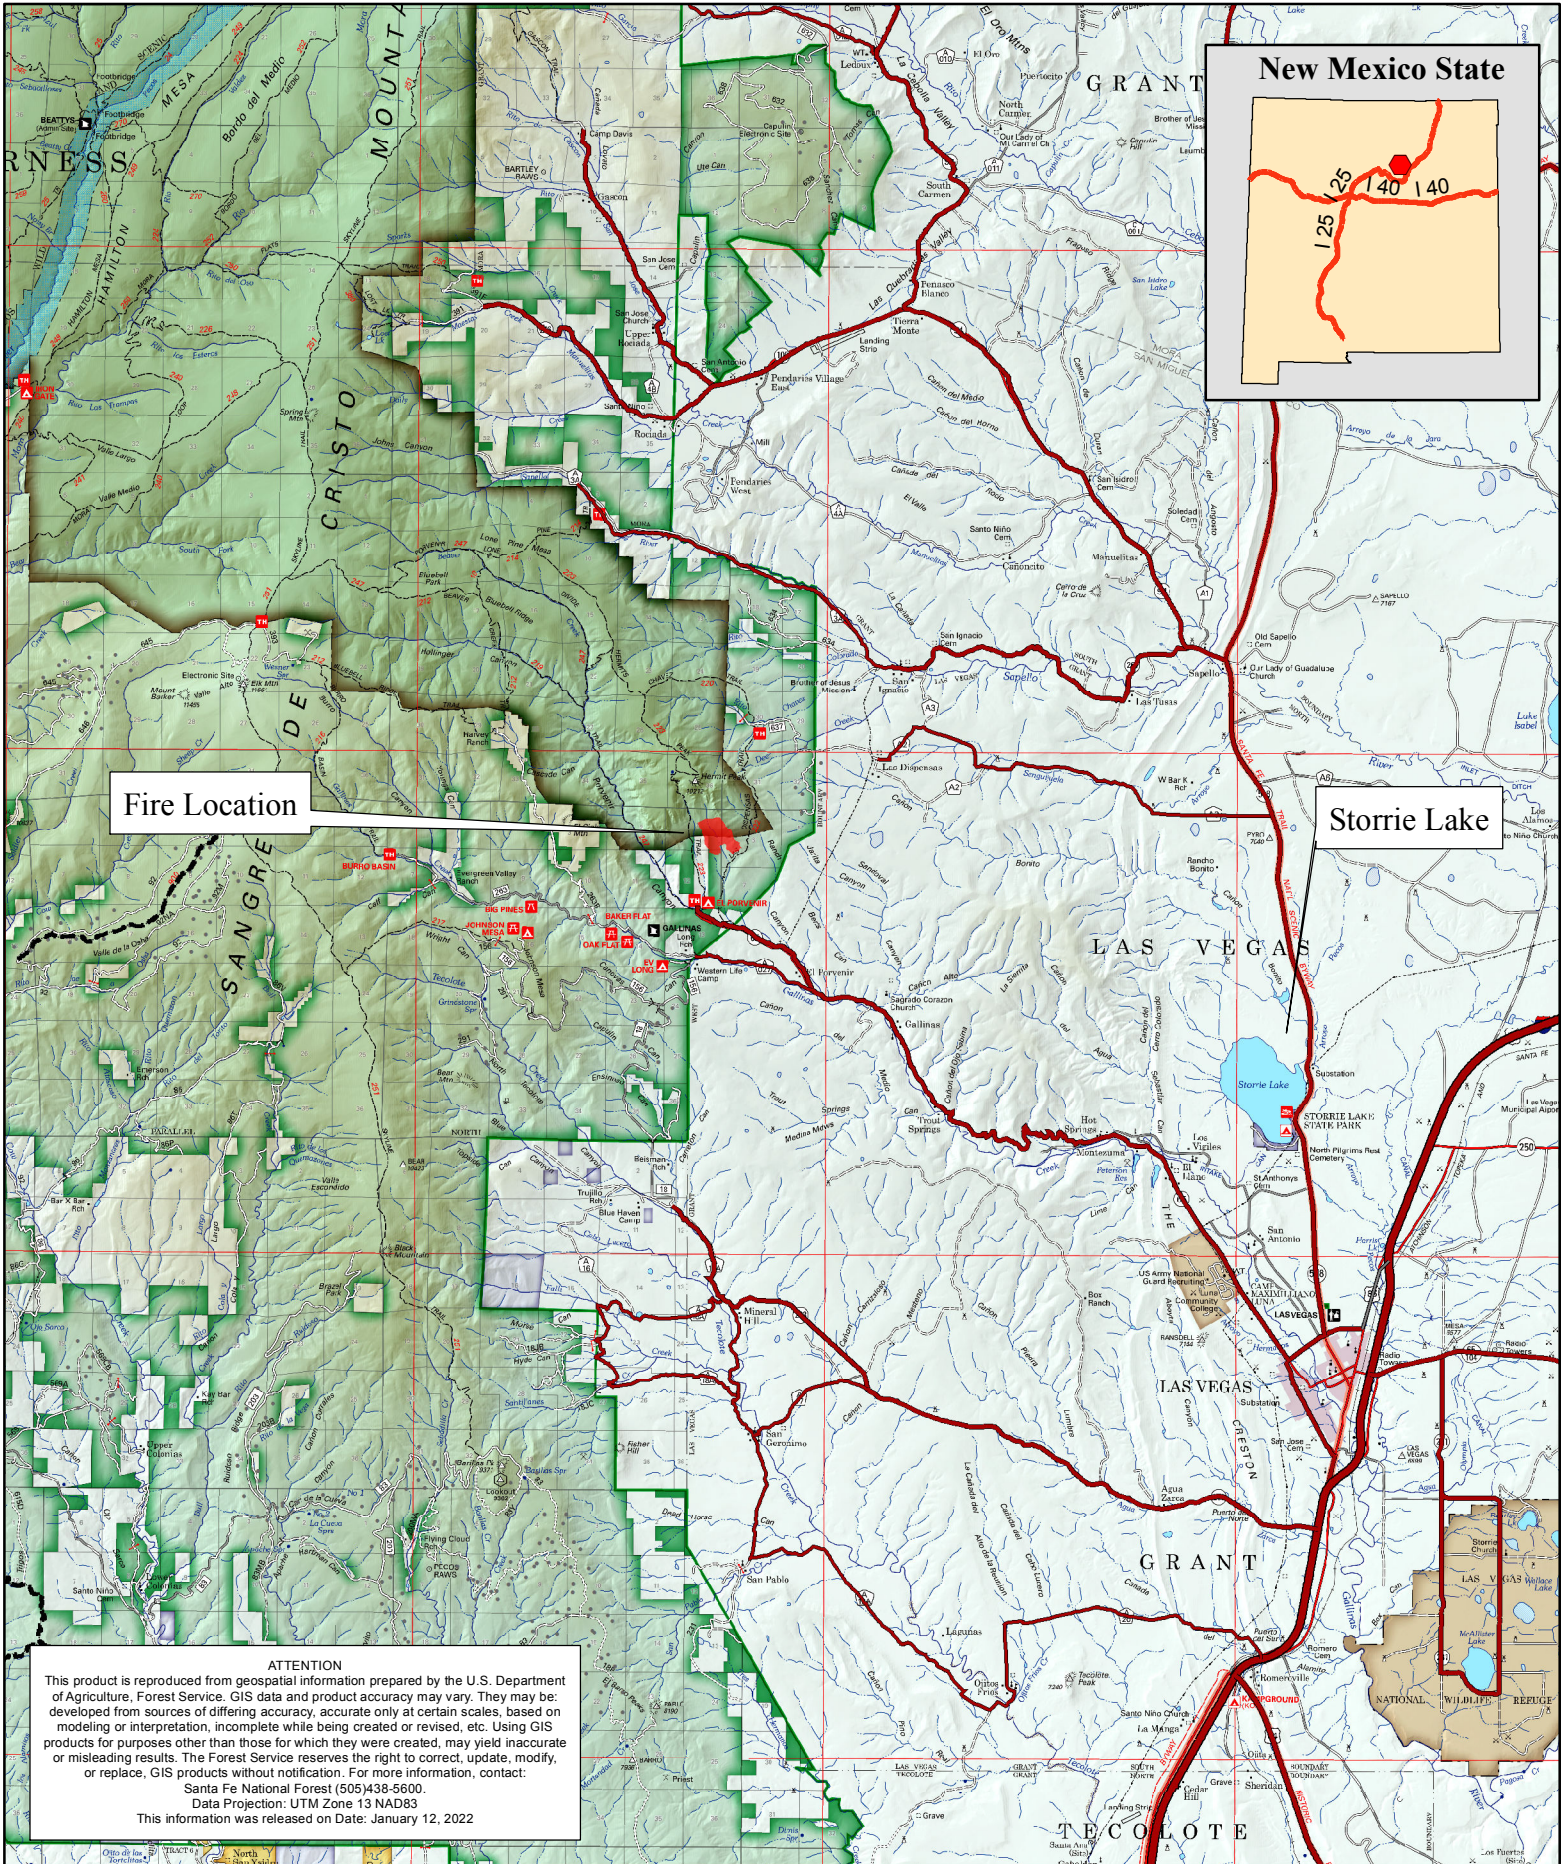

Santa Fe National Forest: Hermits Peak Wildfire

Fire Location

Storie Lake

ATTENTION
 This product is reproduced from geospatial information prepared by the U.S. Department of Agriculture, Forest Service. GIS data and product accuracy may vary. They may be developed from sources of differing accuracy, accurate only at certain scales, based on modeling or interpretation, incomplete while being created or revised, etc. Using GIS products for purposes other than those for which they were created, may yield inaccurate or misleading results. The Forest Service reserves the right to correct, update, modify, or replace, GIS products without notification. For more information, contact:
 Santa Fe National Forest (505)438-5600.
 Data Projection: UTM Zone 13 NAD83
 This information was released on Date: January 12, 2022