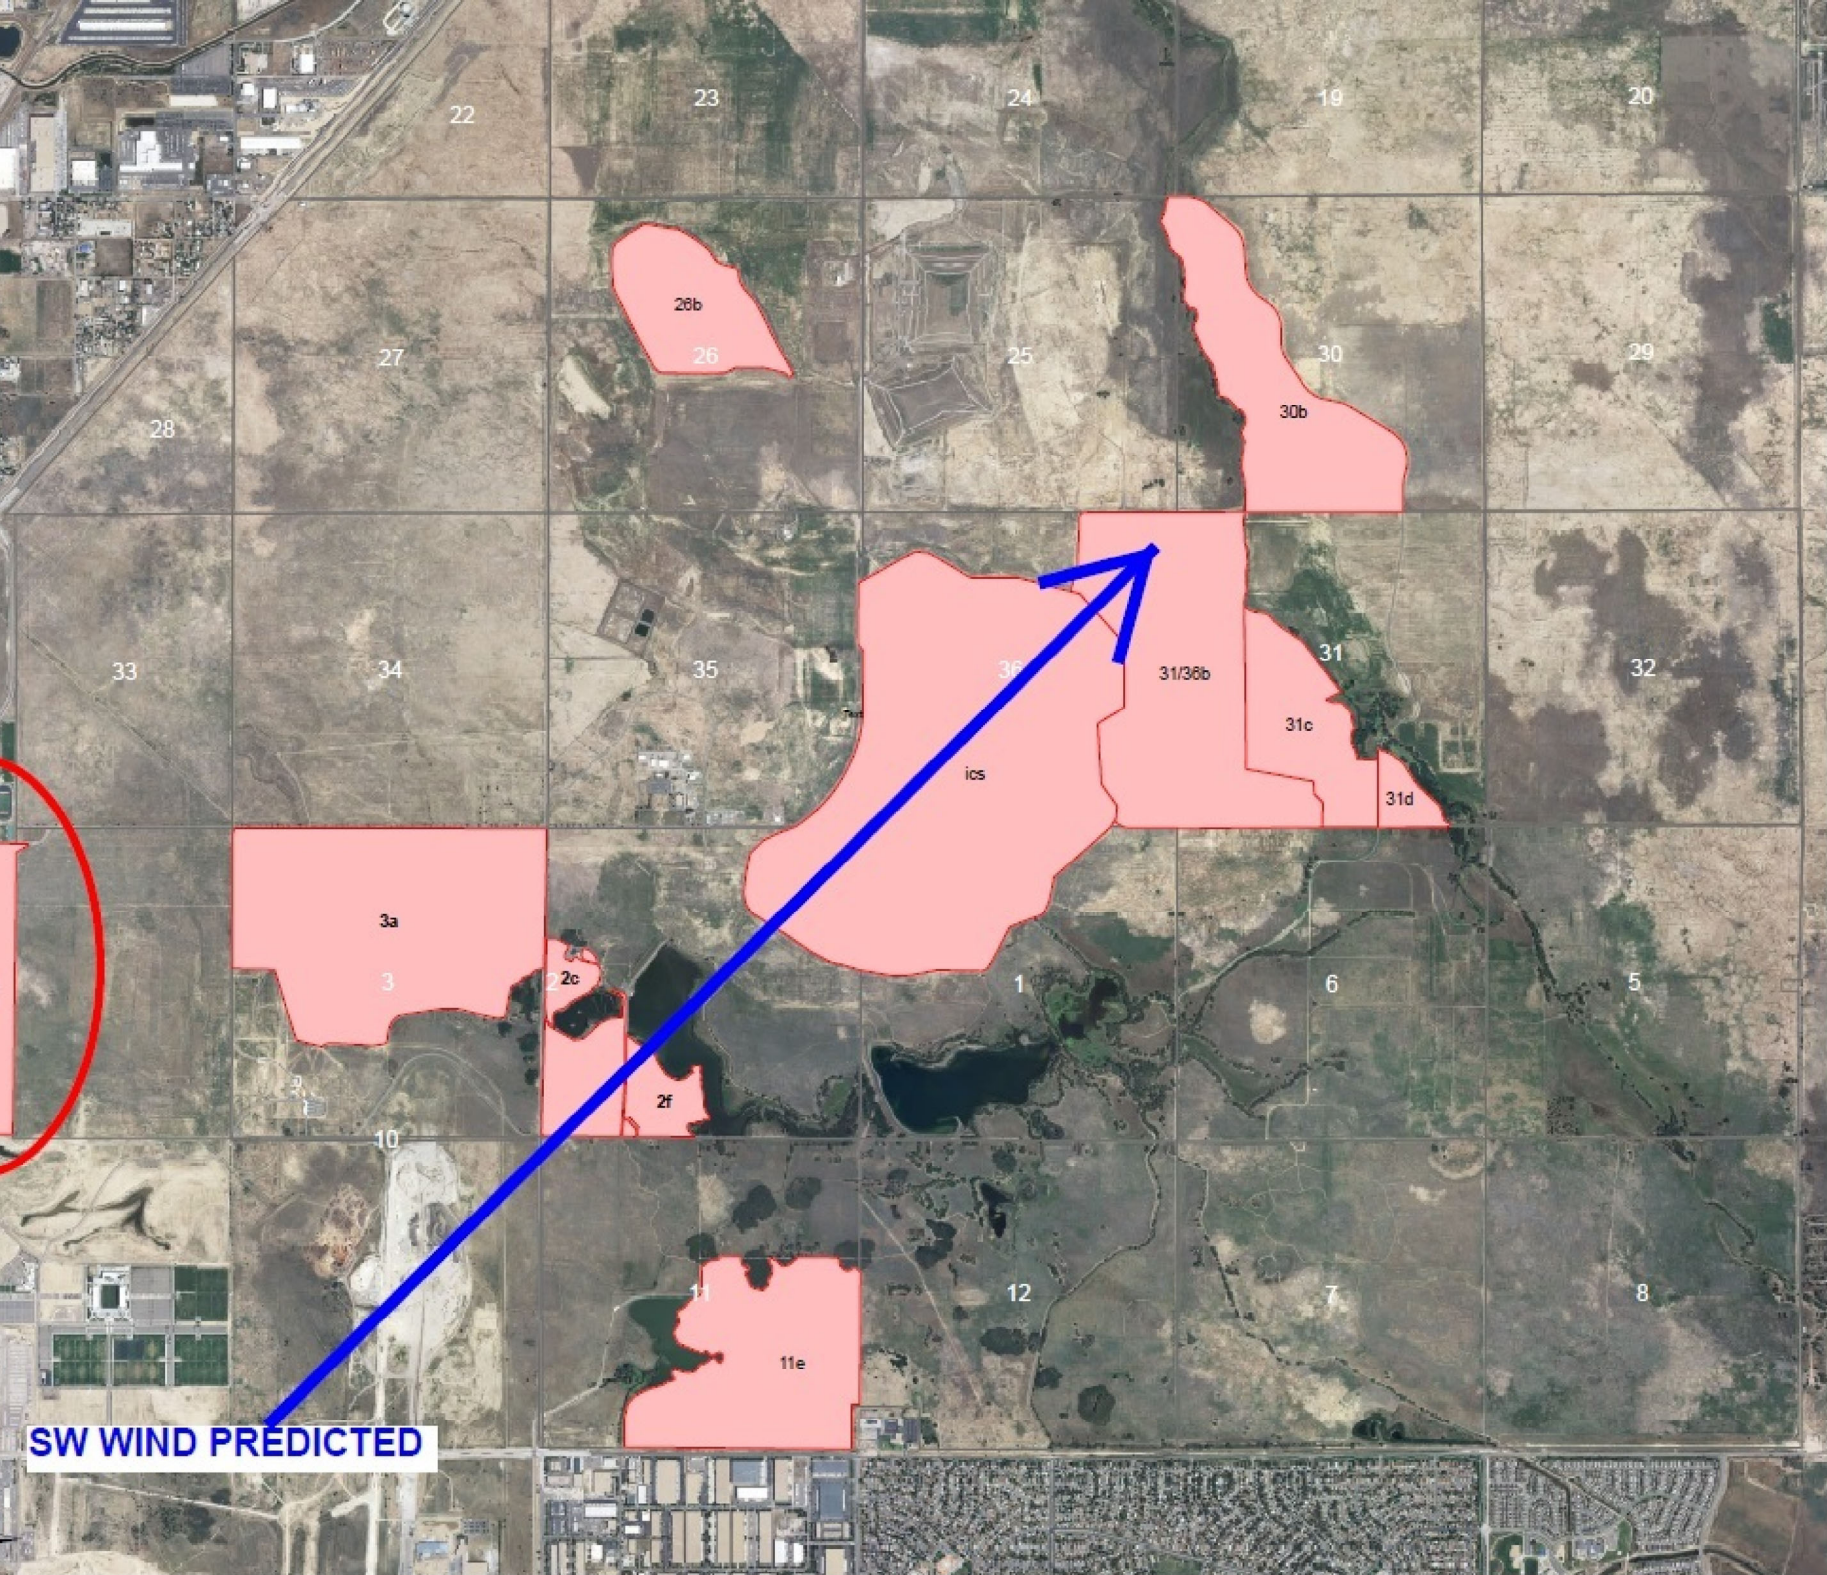

# Rocky Mountain Arsenal National Wildlife Refuge Spring 2022

Unit - Acres

- 4c - 1
- 7a - 4
- 3a - 3
- 2c - 1
- 2e - 5
- 2f - 3
- 11e - 2
- 26b - 1
- 31d -
- 31bc/36b -
- 30b - 2
- ics - 6

SW WIND PREDICTED