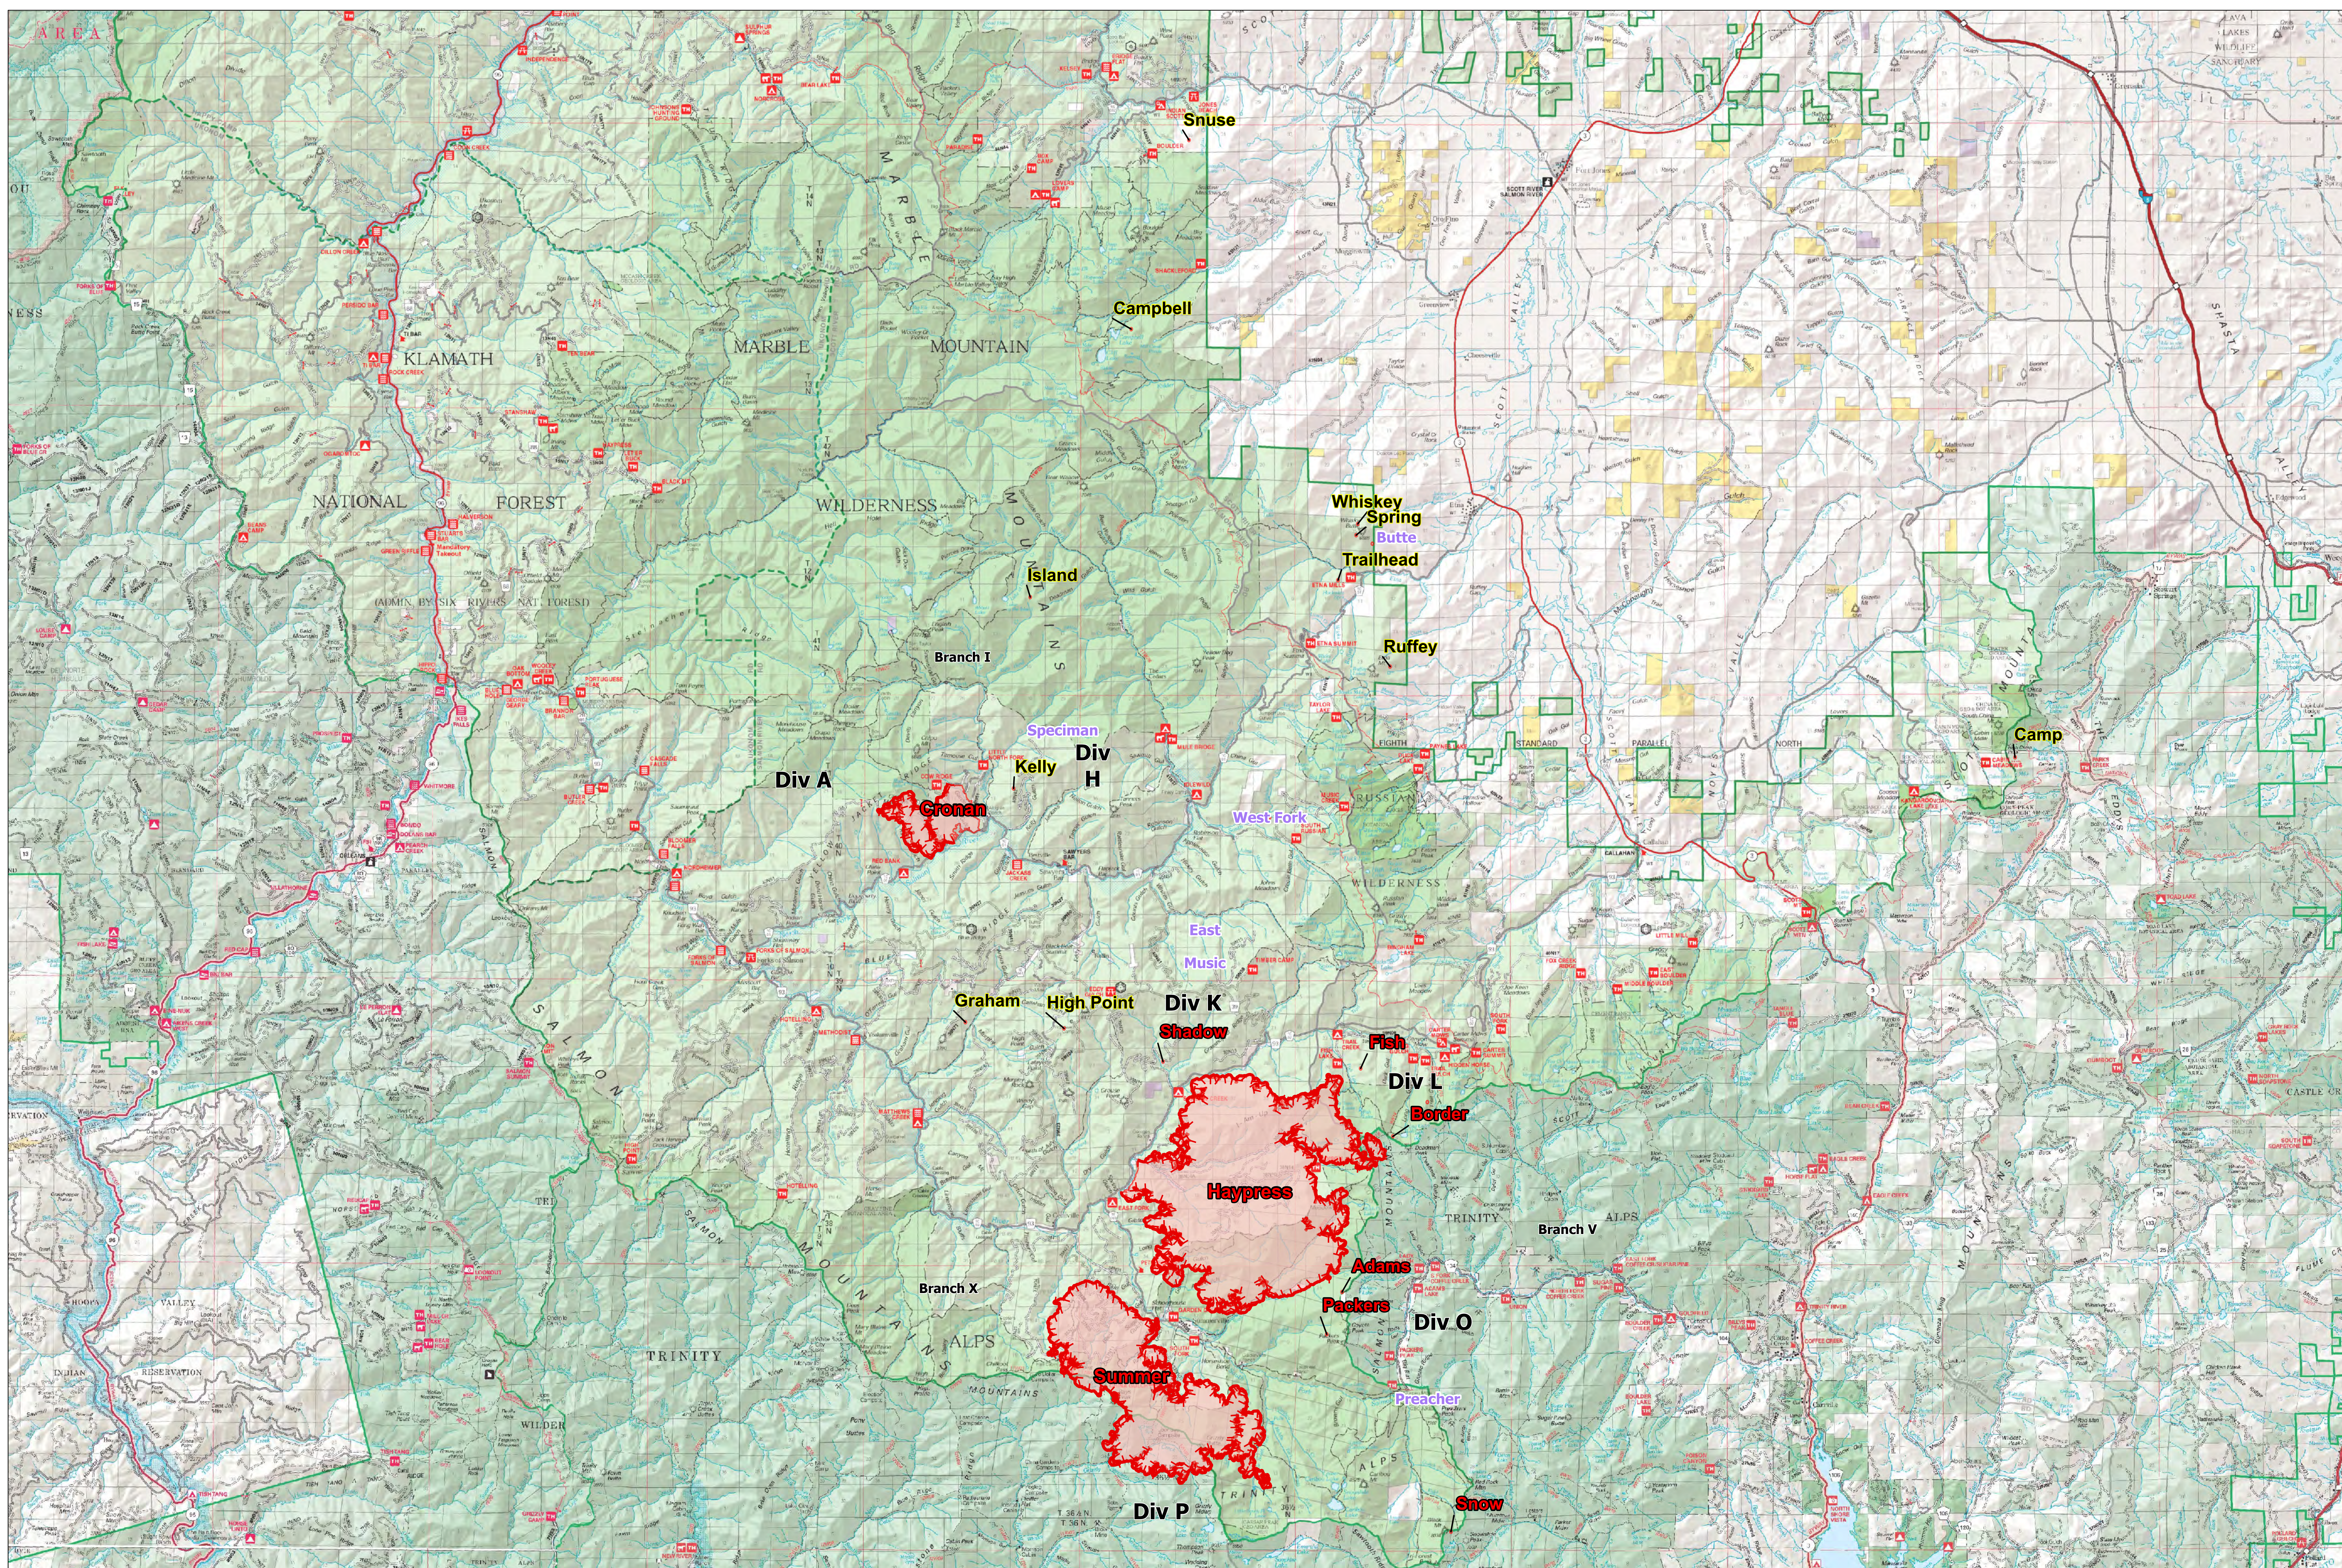

August 13, 2021

CA-KNF-006385

INFORMATION

Map navigation and scale information:

- North arrow icon
- QR code
- Scale bar: 0, 3, 6, 9, 12 Miles
- Legend: Fire Edge (red outline), Wildlife Daily Fire Perimeter (red square)

Agency logos and coordinate information:

- Forest Service logo (US Department of Agriculture)
- South Coast Fire Authority logo
- Text: Name: NAD 1983 UTM Zone 10N