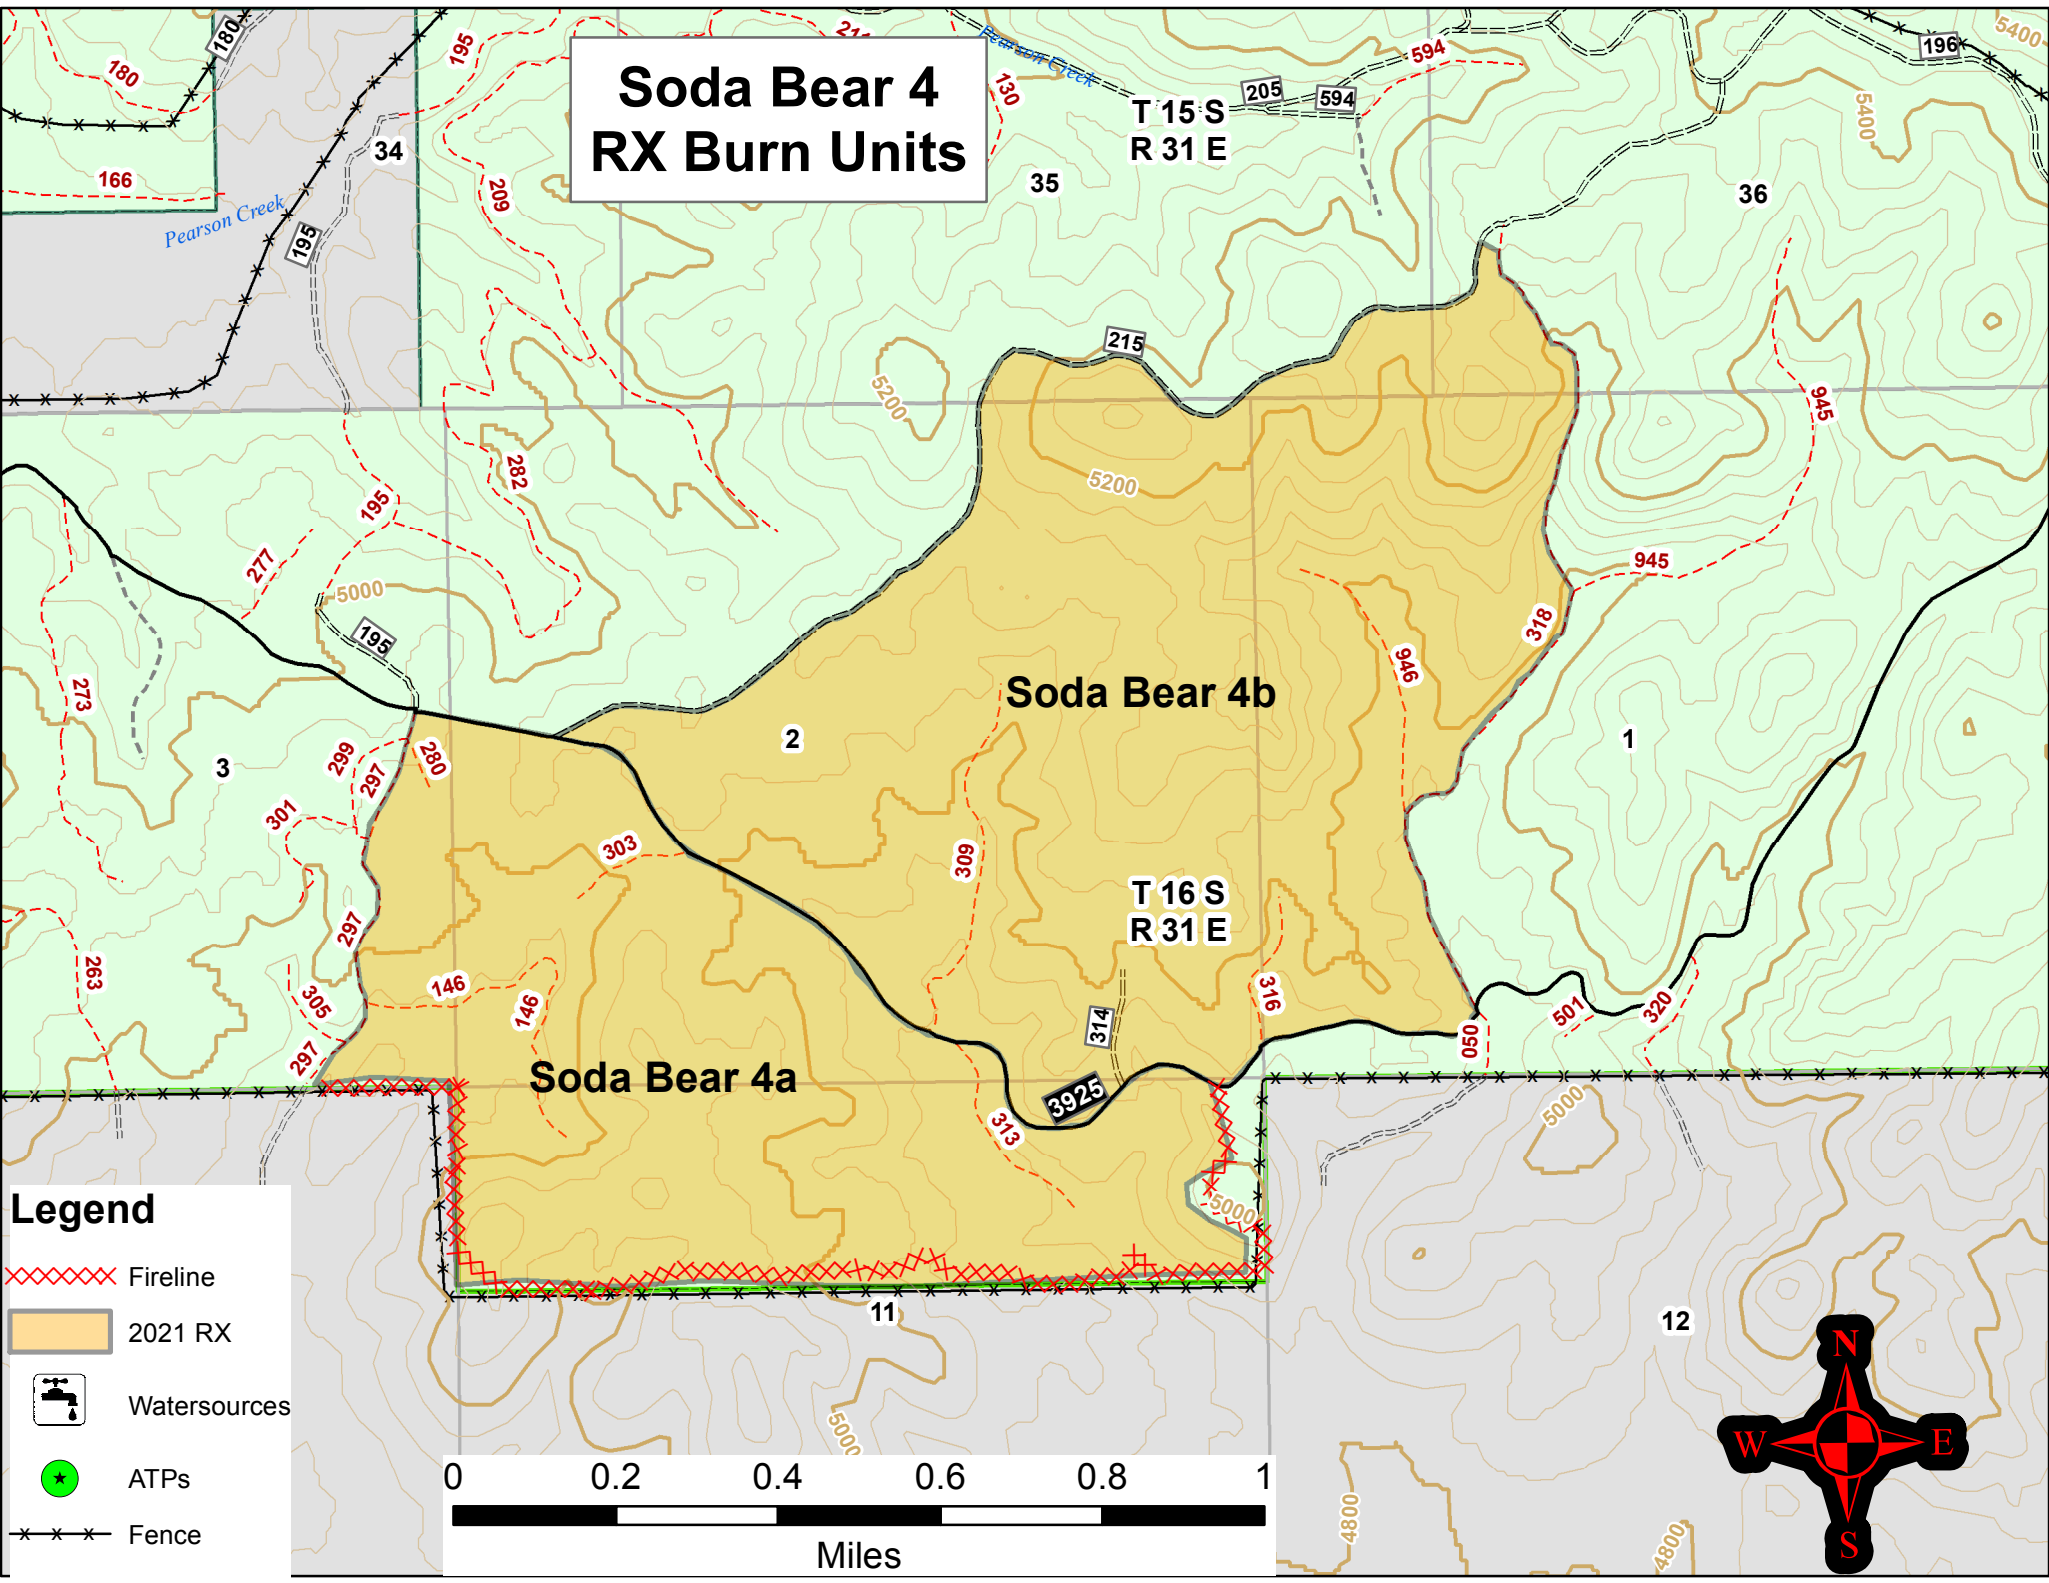

# Soda Bear 4 RX Burn Units

### Legend

- Fireline
- 2021 RX
- Watersources
- ATPs
- Fence