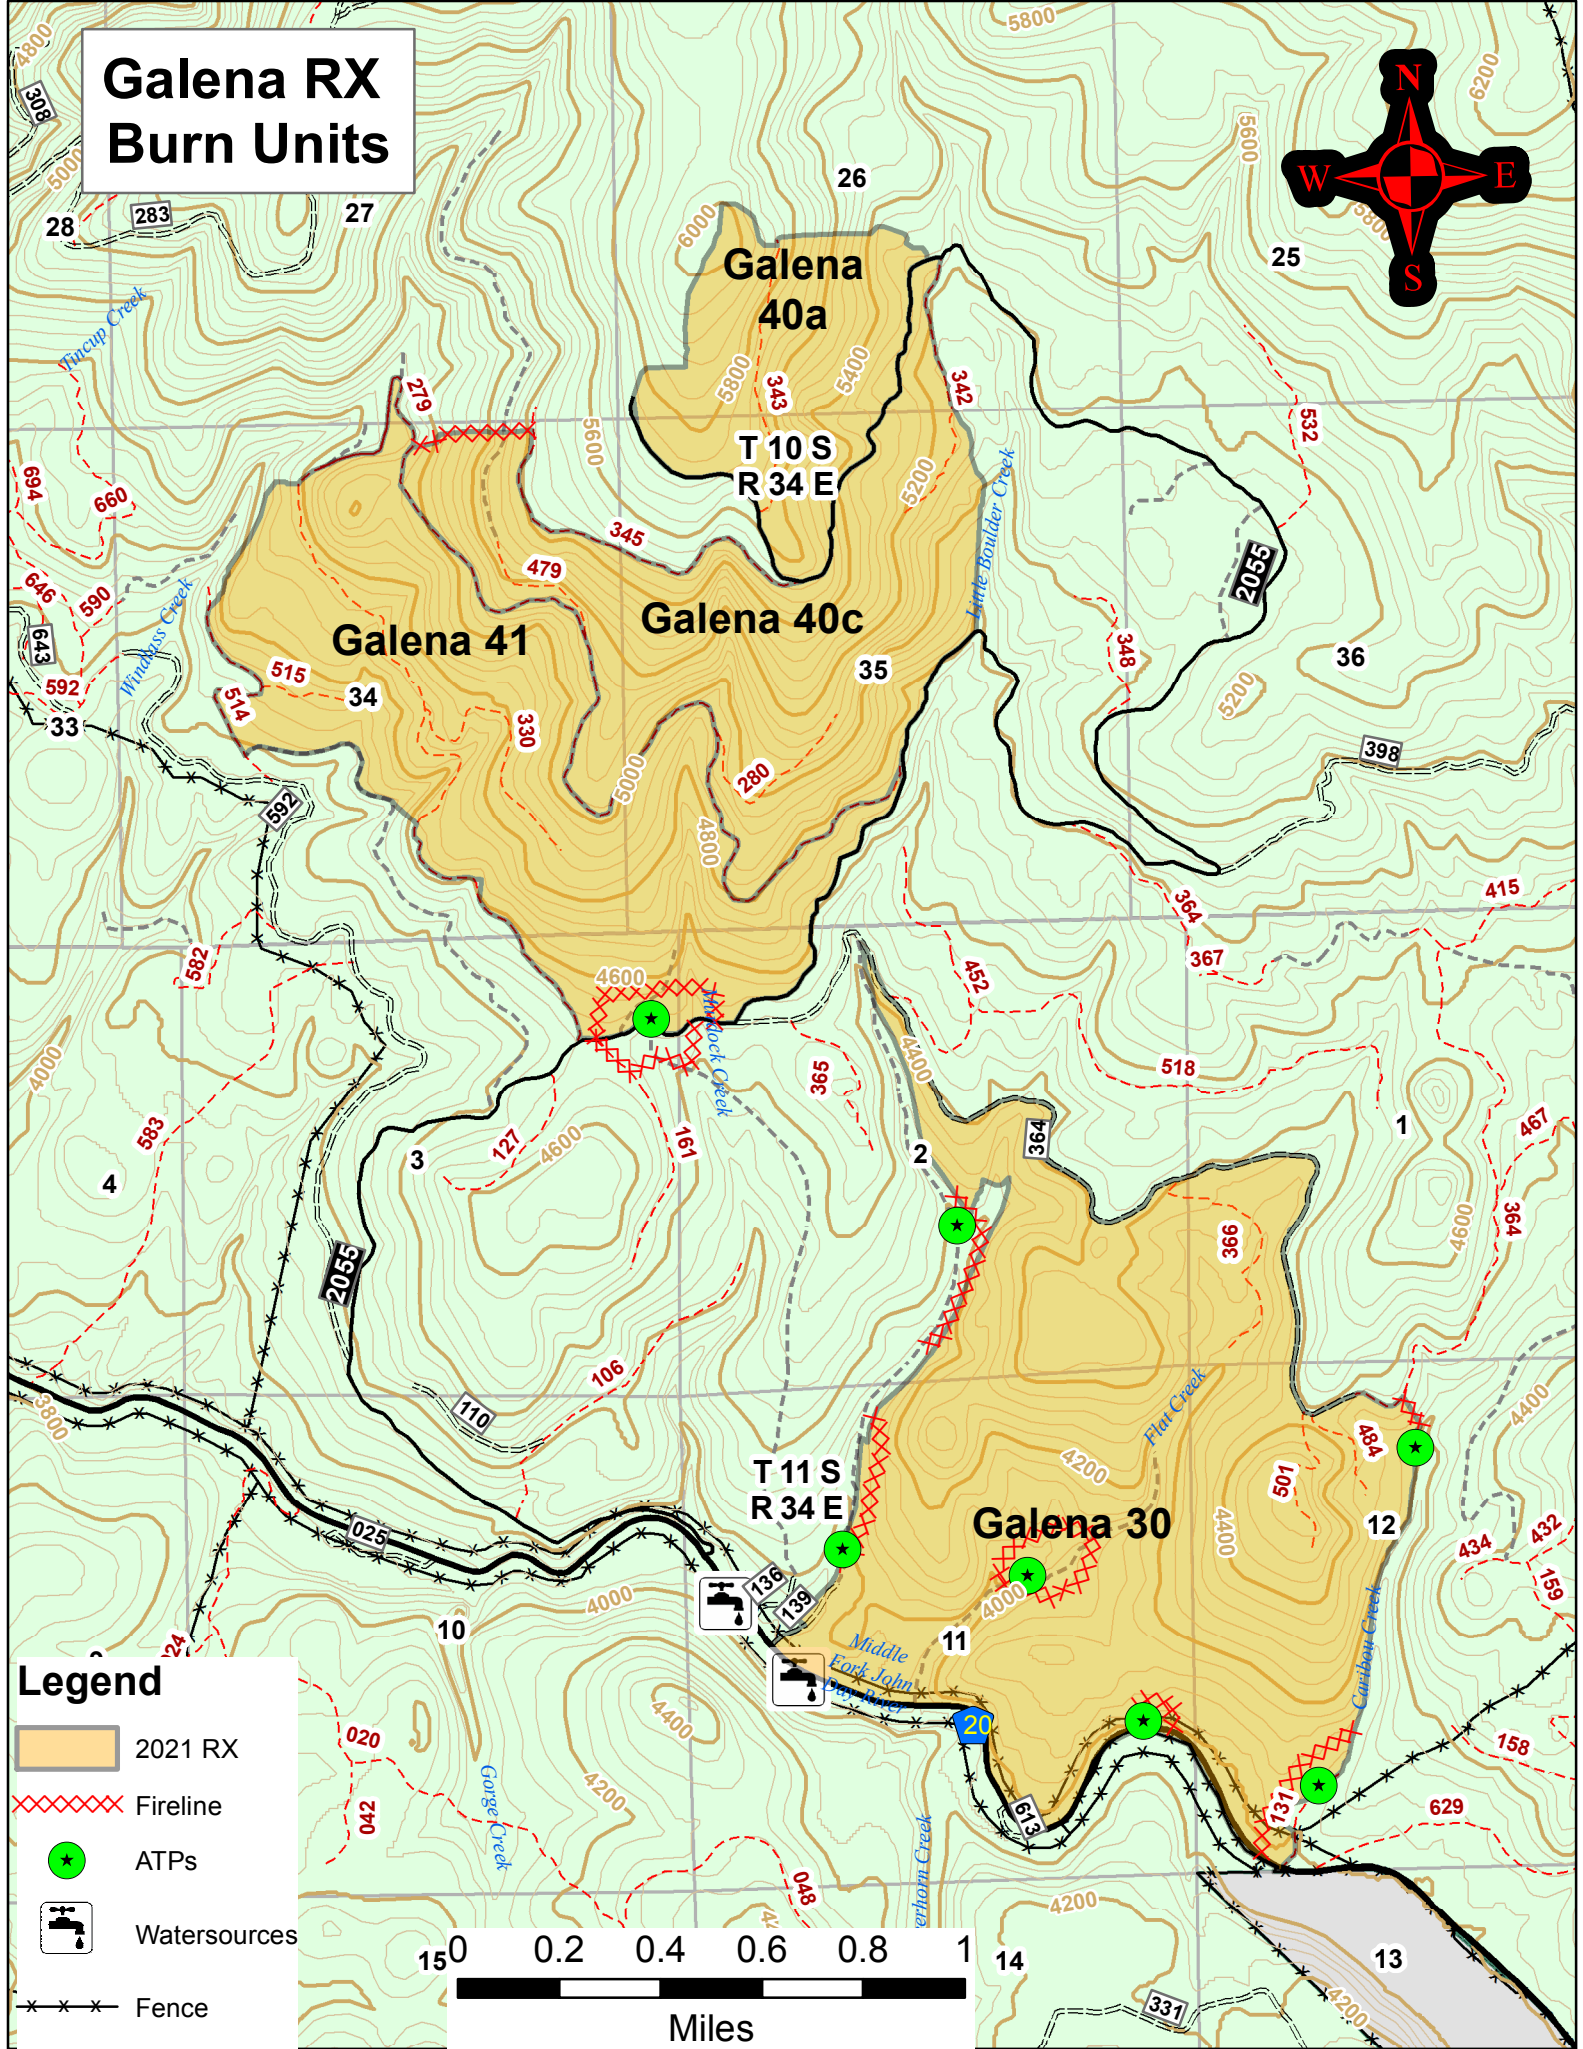

Galena RX Burn Units

Legend

-  2021 RX
-  Fireline
-  ATPs
-  Watersources
-  Fence