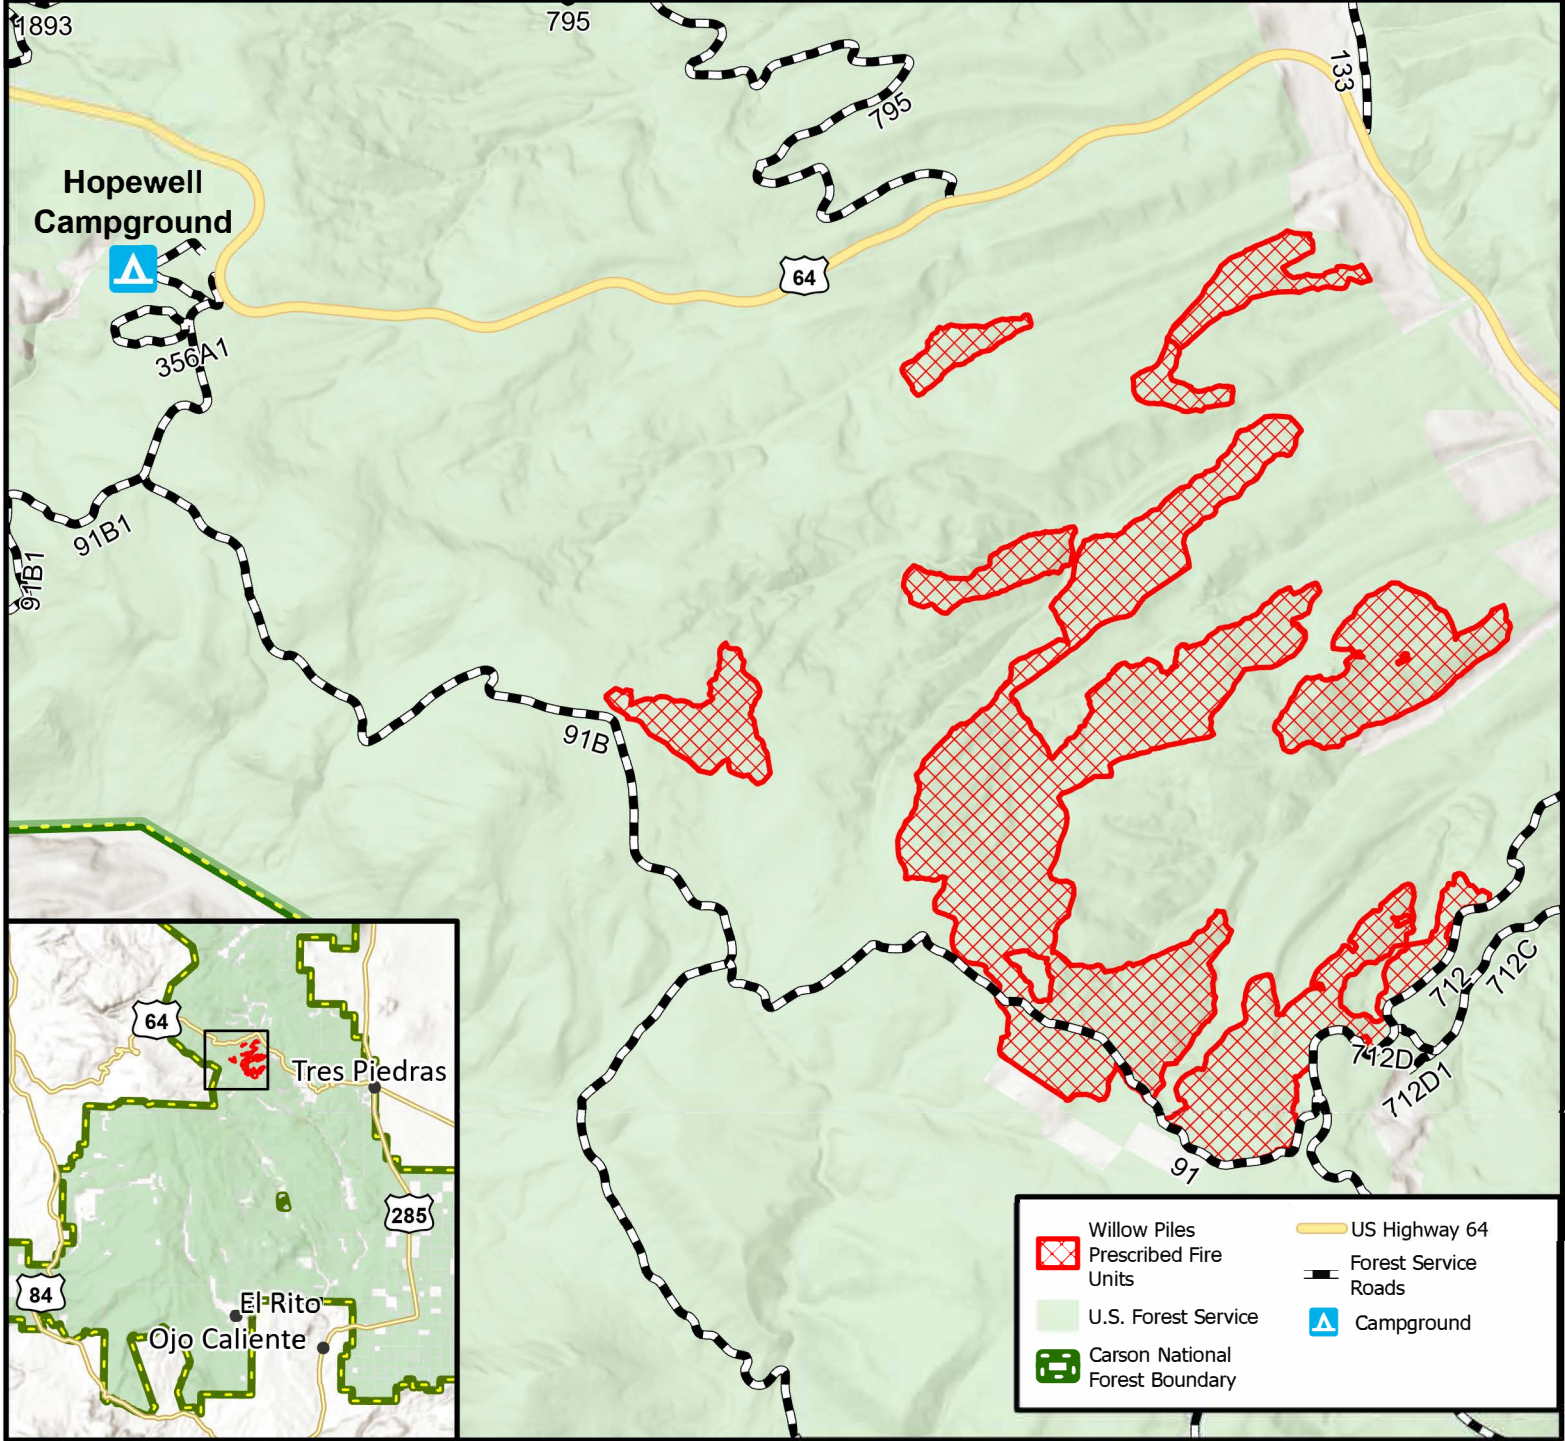

Willow Piles Prescribed Fire

Date Saved: 1/19/2023 2:00 PM

The USDA Forest Service makes no warranty, expressed or implied, including the warranties of merchantability and fitness for a particular purpose, and assumes no legal liability or responsibility for the accuracy, reliability, completeness or utility of these geospatial data, or for the improper or incorrect use of these geospatial data. These geospatial data and related maps or graphics are not legal documents and are not intended to be used as such. The data and maps may not be used to determine title, ownership, legal descriptions or boundaries, legal jurisdiction, or restrictions that may be in place on either public or private land. Natural hazards may or may not be depicted on the data and maps, and land users should exercise due caution. The data are dynamic and may change over time. The user is responsible to verify the limitations of the geospatial data and to use the data accordingly.